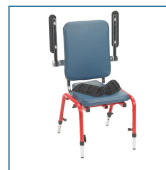

First Class School Chair

HCPCS: E1399-1,E1399-1

FIGURE A

FIGURE B

- Seat height and depth adjustable solid seat with a 15 anterior or posterior tilt
- Armrests provide lateral limitations as well as a stable resting surface for arms
- Flip-up armrests allows for easy transfers and are height adjustable
- The tray accessory mounts onto the armrest
- Padded Hip Belt 2-point hip belt provides pelvic support and maintains proper hip positioning

PRODUCTS

Description

FC 2000N	FirstClass SchoolChair,Sm,NewStyle,1/ea
FC 4000N	FirstClass SchoolChair,Lg,NewStyle,1/ea

SPECIFICATIONS

Description

Product Weight	13 lbs. 18 lbs.
Weight Capacity	100 lbs 200 lbs
Seat To Floor Height	10-14" 15 - 23"

ACCESSORIES

Description

FC 2028	Footrest, FC2000, 1 pr/bx, BX
FC 4028	Footrest, FC4000,1/pr/bx, BX
FC 2024	Dining Tray,FC2000,1/bx, BX
FC 4024	Dining Tray, FC 4000,1/bx, BX
FC 8000N	Multi-Axis Headrest, 1/ea, EA
FC 2030N	Anti Tippers, FC2000N, 1 pr, PR
FC 2029N	Legs w/Casters,FC2000,1 set/bx, BX
FC 4029N	Legs w/Casters,FC4000,1 set/bx, BX
FC 4030N	Anti Tippers, FC 4000N, 1 pr, PR
FC 8027N	Hip Guide, NewStyle, FC, 1 pr, PR
FC 8025N	Support Kit, Sm, FC2000N, 1set/bx, BX
FC 8025 LN	Support Kit, Lg, FC4000N, 1set/bx, BX