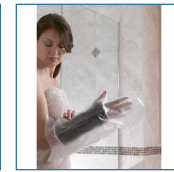

Cast Protectors

HCPCS:

FIGURE A

FIGURE B

FIGURE C

- Keeps casts and bandages dry while bathing or showering
- Stretch tight fit eliminates the need for pumps, straps and adhesive tapes
- Reusable design folds compactly
- Latex Free