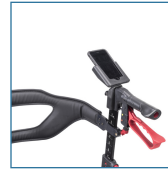

Nitro Sprint and Glide Cell Phone Holder

HCPCS:

FIGURE A

FIGURE B

FIGURE C

FIGURE D

FIGURE E

The Nitro Sprint and Glide Cell Phone Holder is designed to fit on all Nitro Sprint Rollators and Nitro Glide Knee Walkers with built-in accessory mount to provide convenience at every turn

- Fits on all Nitro Sprint Rollators and Nitro Glide Knee Walkers with built-in accessory mount
- Securely holds most smart phones with ability to view and use cell phone while in cell phone holder
- Locking mechanism ensures cell phone remains in its holder

PRODUCTS

Description

102662-CELL	Nitro Universal Cell Phone Holder, 1EA
-------------	--

SPECIFICATIONS

Description

Product Dimensions	3.7" (L) x 3.6" (W) x 5.4" (H)
CA Prop 65	no