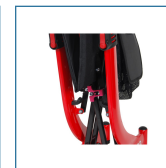

## Nitro Aluminum Rollator, 10" Casters

HCPCS:

FIGURE A

FIGURE B

FIGURE C

FIGURE D

FIGURE E

FIGURE F

FIGURE G

FIGURE H

• Travel in style with the sleek design of the Euro-style Nitro Rollator. This rolling walker is cleverly engineered with a comfortable seat, convenient storage bag, adjustable height handles, and large 10 front casters for seamless rolling. With the brake cables inside the lightweight frame, the rollator walker provides a safe experience when you're out and about. With the ability to fold side-by-side, the Nitro Rollator is easily transported and stored.

- Adjustable contoured backrest
- Cross-brace design for added safety
- Clip hold and side-by-side folding
- Large and convenient storage bag included
- Weight capacity: 300 lb
- Weighs only 18 lb., easy-to-transport

PRODUCTS	Description
RTL10266	Nitro Rollator, Red Frame, 1/ea
RTL10266BK	Nitro Rollator, Black frame,1EA

SPECIFICATIONS	Description
Seat Dimensions	18" (W) x 10" (D)
Handle Height	33.5" - 38.25"
Weight Capacity	300 lb
Seat To Floor Height	20.5"
5 Year Limited Warranty	Brake and Handle Housing
Carton Shipping Weight	21.5 lb
Weight	18 lb