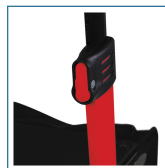

## Nitro Aluminum Rollator, 10" Casters

HCPCS:

FIGURE A

FIGURE B

FIGURE C

FIGURE D

FIGURE E

FIGURE F

FIGURE G

FIGURE H

• Travel in style with the sleek design of the Euro-style Nitro Rollator. This rolling walker is cleverly engineered with a comfortable seat, convenient storage bag, adjustable height handles, and large 10 front casters for seamless rolling. With the brake cables inside the lightweight frame, the rollator walker provides a safe experience when you're out and about. With the ability to fold side-by-side, the Nitro Rollator is easily transported and stored.