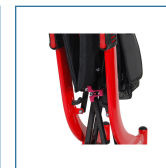

Nitro Aluminum Rollator, 10" Casters

HCPCS:

FIGURE A

FIGURE B

FIGURE C

FIGURE D

FIGURE E

FIGURE F

FIGURE G

FIGURE H

• Travel in style with the sleek design of the Euro-style Nitro Rollator. This rolling walker is cleverly engineered with a comfortable seat, convenient storage bag, adjustable height handles, and large 10 front casters for seamless rolling. With the brake cables inside the lightweight frame, the rollator walker provides a safe experience when you're out and about. With the ability to fold side-by-side, the Nitro Rollator is easily transported and stored.

- Adjustable contoured backrest
- Cross-brace design for added safety
- Clip hold and side-by-side folding
- Large and convenient storage bag included
- Weight capacity: 300 lb
- Weighs only 18 lb., easy-to-transport

PRODUCTS

Description

RTL10266	Nitro Rollator, Red Frame, 1/ea
RTL10266BK	Nitro Rollator, Black frame,1EA

SPECIFICATIONS

Description

Seat Dimensions	18" (W) x 10" (D)
Handle Height	33.5" - 38.25"
Weight Capacity	300 lb
Seat To Floor Height	20.5"
5 Year Limited Warranty	Brake and Handle Housing
Carton Shipping Weight	21.5 lb
Weight	18 lb