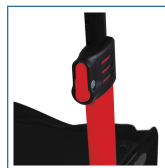

Nitro Aluminum Rollator, 10" Casters

HCPCS:

FIGURE A

FIGURE B

FIGURE C

FIGURE D

FIGURE E

FIGURE F

FIGURE G

FIGURE H

• Travel in style with the sleek design of the Euro-style Nitro Rollator. This rolling walker is cleverly engineered with a comfortable seat, convenient storage bag, adjustable height handles, and large 10 front casters for seamless rolling. With the brake cables inside the lightweight frame, the rollator walker provides a safe experience when you're out and about. With the ability to fold side-by-side, the Nitro Rollator is easily transported and stored.