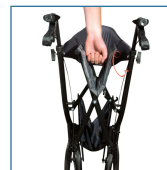

Hugo eXplore Side-Fold Rolling walker with a Seat

HCPCS:

FIGURE A

FIGURE B

- Walking with the Hugo Explore is a safe and effective way for people with limited balance or stamina to stay active
- Features ergonomic height-adjustable handles that position your hands at a natural angle
- Four large 8" wheels, a built-in padded seat, and hand brakes that lock for safety while seated
- For the ultimate in comfort, look no further than the large contoured backrest
- The removable soft basket easily folds closed with the walker and is machine washable
- Simply pull the seat strap to fold and the Explore will stand independently for easy storage
- BONUS curb climber included
- An automatic lock secures it in the open position
- Features reflective elements for added safety at night
- wheels for indoor / outdoor use

PRODUCTS

Description

700-977	Hugo eXplore, Black, 1EA,2CV,Ret.
---------	-----------------------------------

SPECIFICATIONS

Description

Product Weight	15.5 lb
Material	Aluminum
Seat Dimensions	17.5" (W) x 12" (D)
Handle Height	30.5" - 37.0"
Weight Capacity	300 lb
Seat To Floor Height	20"