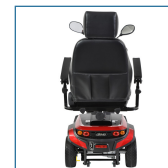

Ventura 3-Wheel Scooter

HCPCS:

FIGURE A

FIGURE B

FIGURE C

FIGURE D

FIGURE E

FIGURE F

The Ventura 3 Wheel Scooter by Drive Medical comes with a Captain's Seat for superior comfort.

- Easily disassembles for transport
- 400 lbs. Weight Capacity
- Includes interchangeable color panels in Red and Blue (Figure A)
- 33 AH batteries for extended range
- Floorboard with 23" of foot space
- Ergonomic throttle control
- Height-adjustable swivel seat features fold-down backrest and adjustable padded armrests
- Seat position can be adjusted forward or backward
- Rear suspension and Anti-tip wheels
- Programmable controller
- Seat back reclines and features adjustable headrest
- Flat-free, non-marking tires
- Large, plastic carry basket
- Easy-to-adjust Delta tiller
- Headlight, Turn signals/hazard lights and Rearview mirrors
- Easy free wheel operation

PRODUCTS	Description
VENTURA320CS	VENTURA 3-WHL DELUXE 20"CAPT.SEAT,RED/BL
SPECIFICATIONS	Description
Warranty	24 Month Limited Warranty on Electronics
Product Weight	187 lb
Product Dimensions	48" (L) x 25" (W) x 45" (H)
Seat Dimensions	18" (D) x 20" (W)
Weight Capacity	400 lb
Brakes	Electromagnetic
Top Speed	6 mph
Batteries (pair)	12V x 33AH
Battery Charger	4A Offboard
Battery Weight (pair)	46 lbs.
Charger	4A Offboard
Climbing Angle	7.5°
Color	Red & Blue
Controller	PG 70A