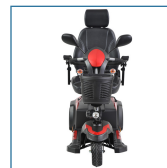

Ventura 3-Wheel Scooter

HCPCS:

FIGURE A

FIGURE B

FIGURE C

FIGURE D

FIGURE E

FIGURE F

The Ventura 3 Wheel Scooter by Drive Medical comes with a Captain's Seat for superior comfort.

- Easily disassembles for transport
- 400 lbs. Weight Capacity
- Includes interchangeable color panels in Red and Blue (Figure A)
- 33 AH batteries for extended range
- Floorboard with 23" of foot space
- Ergonomic throttle control
- Height-adjustable swivel seat features fold-down backrest and adjustable padded armrests
- Seat position can be adjusted forward or backward
- Rear suspension and Anti-tip wheels
- Programmable controller
- Seat back reclines and features adjustable headrest
- Flat-free, non-marking tires
- Large, plastic carry basket
- Easy-to-adjust Delta tiller
- Headlight, Turn signals/hazard lights and Rearview mirrors
- Easy free wheel operation

PRODUCTS	Description
VENTURA320CS	VENTURA 3-WHL DELUXE 20"CAPT.SEAT,RED/BL
SPECIFICATIONS	Description
Warranty	24 Month Limited Warranty on Electronics
Product Weight	187 lb
Product Dimensions	48" (L) x 25" (W) x 45" (H)
Seat Dimensions	18" (D) x 20" (W)
Weight Capacity	400 lb
Brakes	Electromagnetic
Top Speed	6 mph
Batteries (pair)	12V x 33AH
Battery Charger	4A Offboard
Battery Weight (pair)	46 lbs.
Charger	4A Offboard
Climbing Angle	7.5°
Color	Red & Blue
Controller	PG 70A