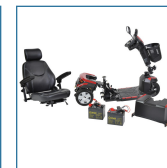

Ventura 3-Wheel Scooter

HCPCS:

FIGURE A

FIGURE B

FIGURE C

FIGURE D

FIGURE E

FIGURE F

The Ventura 3 Wheel Scooter by Drive Medical comes with a Captain's Seat for superior comfort.

- Easily disassembles for transport
- 400 lbs. Weight Capacity
- Includes interchangeable color panels in Red and Blue (Figure A)
- 33 AH batteries for extended range
- Floorboard with 23" of foot space
- Ergonomic throttle control
- Height-adjustable swivel seat features fold-down backrest and adjustable padded armrests
- Seat position can be adjusted forward or backward
- Rear suspension and Anti-tip wheels
- Programmable controller
- Seat back reclines and features adjustable headrest
- Flat-free, non-marking tires
- Large, plastic carry basket
- Easy-to-adjust Delta tiller
- Headlight, Turn signals/hazard lights and Rearview mirrors
- Easy free wheel operation

PRODUCTS	Description
VENTURA320CS	VENTURA 3-WHL DELUXE 20"CAPT.SEAT,RED/BL
SPECIFICATIONS	Description
Warranty	24 Month Limited Warranty on Electronics
Product Weight	187 lb
Product Dimensions	48" (L) x 25" (W) x 45" (H)
Seat Dimensions	18" (D) x 20" (W)
Weight Capacity	400 lb
Brakes	Electromagnetic
Top Speed	6 mph
Batteries (pair)	12V x 33AH
Battery Charger	4A Offboard
Battery Weight (pair)	46 lbs.
Charger	4A Offboard
Climbing Angle	7.5°
Color	Red & Blue
Controller	PG 70A