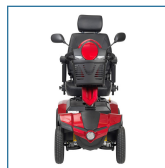

Panther 4-Wheel Heavy Duty Scooter

HCPCS:

FIGURE A

FIGURE B

FIGURE C

FIGURE D

The Panther scooter offers modern styling and a host of excellent features resulting in a smooth and comfortable driving experience. Just some of these great features include one touch infinite tiller adjustment and delta controls for easy steering and throttle control, a plush Captains Seat that is height adjustable and features a reclining backrest with adjustable headrest, 14" alloy wheels on front and rear suspension for a smooth ride on all terrain, extra bright LED headlights and turn signals, dual rear view mirrors, and a large front basket with carry handle. For the ultimate driving experience dont settle for anything less than the Panther.

- Front and rear suspension on 14" pneumatic tires for the smoothest ride possible
- One-touch infinite tiller adjustment
- Built-in USB port for charging your mobile devices
- Extra-bright LED lighting for superb visibility
- Ergonomic delta control handles for ease of steering and throttle control
- Large front plastic basket with carry handle
- Captain's seat is height adjustable and features a fold-down, reclining backrest with adjustable headrest
- LED headlights, parking lights, and turn signals for superior visibility
- Dual rear view mirrors
- Anti-tip wheels
- Easy freewheel mode

PRODUCTS	Description
PANTHER22CS	Panther HD Scooter, 22" Capt.Seat,1/ea
SPECIFICATIONS	Description
Warranty	24 Month Limited Warranty on Electronics
Product Weight	264 lb
Product Dimensions	56" (L) x 26" (W) x 53" (H)
Seat Dimensions	20" (D) x 22" (W)
Weight Capacity	425 lb
Top Speed	8 mph
Batteries (pair)	12V x 50AH
Battery Charger	5A Offboard
Climbing Angle	7.5°
Color	Red
Controller	Dynamic Rhino 2 120A
Ground Clearance	4"
HCPCS	N/A
Maximum Range	25 miles