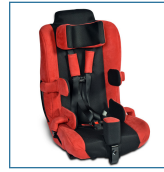

Spirit Plus Car Seat

HCPCS:

FIGURE A

FIGURE B

FIGURE C

FIGURE D

- Upholstery available in 4 different faux suede colors and one all-mesh option 12" and 16" seat depth options Height & weight capacities support users up to 66" in height and 130 lb in weight Recline bar adds 25 degrees of extra tilt for added comfort Trunk & hip supports and abductor help maintain proper positioning and postural support Optional incontinence covers, anti-thrust wedge and buckle guard available

PRODUCTS

Description

PRODUCTS	Description
CSS-2400L-CP	Spirit APS, Plus, L, Convertible Pink
CSS-2400L-GG	Spirit APS, Plus, L, Go Kart Green
CSS-2400L-RR	Spirit APS, Plus, L, Roadster Red
CSS-2400L-SG	Spirit APS, Plus, L, Speedway Gray
CSS-2400M-CP	Spirit APS, Plus, M, Convertible Pink
CSS-2400M-GG	Spirit APS, Plus, M, Go Kart Green
CSS-2400M-RB	Spirit APS, Plus, M, Rally Blue
CSS-2400M-RR	Spirit APS, Plus, M, Roadster Red
CSS-2400M-SG	Spirit APS, Plus, M, Speedway Gray
CSS-2401L-CP	Spirit Plus, L, with Extender, Pink
CSS-2401L-GG	Spirit Plus, L, with Extender, Green
CSS-2401L-RB	Spirit APS, L, with Extender, Rally Blue
CSS-2401L-RR	Spirit Plus, L, with Extender, Red
CSS-2401L-SG	Spirit Plus, L, with Extender, Gray
CSS-2401M-CP	Spirit Plus, M, with Extender, Pink
CSS-2401M-GG	Spirit Plus, M, with Extender, Green
CSS-2401M-RR	Spirit Plus, M, with Extender, Red
CSS-2401M-SG	Spirit Plus, M, with Extender, Gray