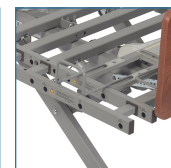

FIGURE G

FIGURE H

- 600 lbs. weight capacity*
- 7" super low height can help minimize falls (Figure A) while 30" high working height can facilitate staff &
- Integrated width with push button expansion from 36"-39"-42" provides extra measure of comfort and dignity (Figure I)
- 80", 84" and 88" sleep surface length helps comfortably accommodate the tallest residents
- 10 function Backlit Hand Pendant includes Auto Contour, Cardiac Comfort Chair (Figure D) and under bed night light provides an added measure of security at night
- Synchronized Hi/Lo control system keeps bed level for resident comfort and positioning
- Welded Steel construction, slat support deck is durable and easy to clean
- Roll at any height convenience with 3" heavy-duty dual footprint casters plus steer control facilitate easy maneuverability (Figure H)
- Color coded, dual pedal floor lock system keeps bed securely in place when engaged (Figure G)
- Adjustable wall bumper helps protect walls and bed from damage (Figure E)
- Standard features include: adj. mattress retainers, heel lift, IV pole holders
- Optional: bed ends (two styles and three wood grain laminate colors), Assist bars, rails, deluxe assist rails, trapeze, embedded staff control, battery backup, transporter
- Trendelenburg/Reverse Trendelenburg capable with staff control option (Figure C)
- Warranty: 15 yr. on frame, lifetime on welds, 5 yr. on electronics