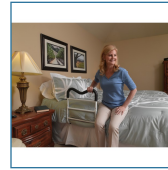

## M-Rail Home Bed Assist Handle

HCPCS:

FIGURE A

FIGURE B

- Designed to provide support when getting into and out of bed and when moving from a lying position to a sitting position
- M shape allows for multiple hand positions to accommodate any user
- Multiple crossbars creates easy grip for any height use
- Easy, quick assembly
- Safety strap wraps around mattress or box spring to ensure a secure fit
- Special extra-long safety strap enables user to be in a single, twin, double, queen or king size bed
- Made of powder coated steel for long life and easy cleaning
- Includes accessory pouch for storing remote controls, glasses, magazines and more