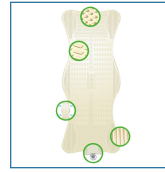

## AquaSense Bath Mat, Contoured with Invigorating Massage Zones

HCPCS:

FIGURE A

FIGURE B

- Innovative design combines safety for the whole family with invigorating massage zones
- Gentle, low profile, textured surface that allows you to be comfortable standing or sitting
- Innovative design accommodates specialized bath seating without compromising stability
- Contoured ends allow for better tub coverage without blocking the drain
- A full-length bath mat with over 400 suction cups to provide an active, secure grip that conforms to your tub, making it safer for everyone