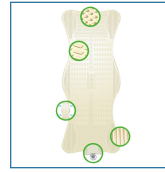

AquaSense Bath Mat, Contoured with Invigorating Massage Zones

HCPCS:

FIGURE A

FIGURE B

- Innovative design combines safety for the whole family with invigorating massage zones
- Gentle, low profile, textured surface that allows you to be comfortable standing or sitting
- Innovative design accommodates specialized bath seating without compromising stability
- Contoured ends allow for better tub coverage without blocking the drain
- A full-length bath mat with over 400 suction cups to provide an active, secure grip that conforms to your tub, making it safer for everyone