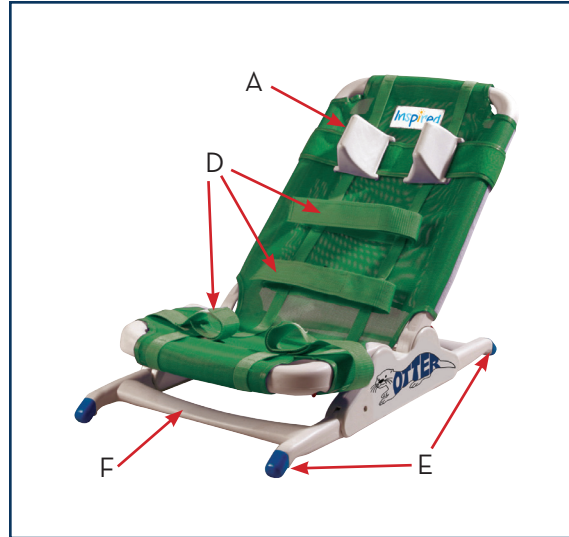


caution

Adult supervision is required at all times.
The straps and supports must be carefully
adjusted for the comfort and security of the child.
Child must be strapped in at all times.

assembly

Your Otter Bath Chair comes in one carton completely
assembled. This carton contains: Bath chair, head
cushion strap, positioning and leg straps.
If your shipment is incomplete, please call a Inspired by
Drive authorized dealer.

adjustments

See Figure 1

1. Head cushion strap height can be adjusted by opening strap in the back and positioning it at desired height. Securely engage hook and loop of strap once positioned. Slide head cushions (A) along the strap to adjust width.
2. Straps (D) can be adjusted as needed by inserting in any of the loops along the entire unit.
3. To adjust legs (E), pull crossbar (F) outward, rotate legs & push in to engage.
4. To adjust seat angle, pull on Uni-Bar under the seat (Fig 2) rotate seat to desired position and release Uni-Bar. To adjust back angle using Uni-Bar behind the Otter back (Fig 3).

caution

Adult supervision is required at all times. The straps and supports must be carefully adjusted for the comfort and security of the child. Child must be strapped in at all times.

figure 1

figure 3

figure 2