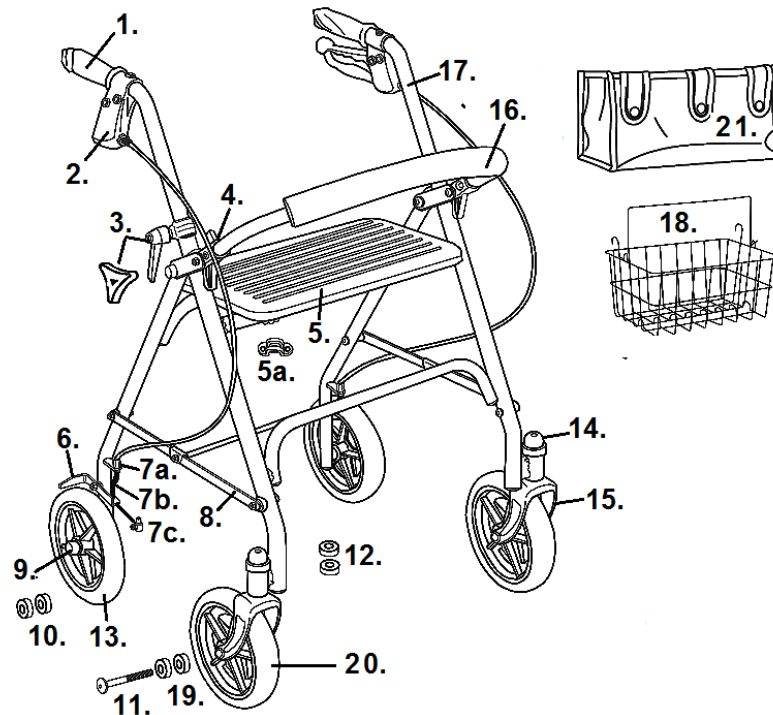

10257

- 1. Hand Grip Left- 95032F260N15 [4]
Hand Grip Right- 95032F260N14 [4]
- 2. Hand Brake & Cable- 9502F1025701
- 3. Height Adj. Ratchet (pr)- 95032F260N10
Height Adj. Knob- 10208K [1]
- 4. Backrest Bracket (pr)- 9501S72603
- 5. Hard Seat & Brackets- [5]
Padded Seat & Brackets- 9502F1025712
- 5a. Hard Seat Brackets (pr)- [5]
Padded Seat Brackets (pr)- 9502F1025713
- 6. Wheel Lock Left- 9502F1025710
Wheel Lock Right- 9502F1025711
- 7a. Cable Adjuster- 9500001232
- 7b. Cable Spring- [5]
- 7c. Cable Fastener- 9500004101
- 8. Folding Hinge Assembly- 9502F1025707
- 9. Axle Cap- STDS001000
- 10. Rear Wheel Bearing- STDS1011
Rear Wheel Bearing (pr)- 1992M-19 [1]
- 11. Caster Axle- 9502F1025709
- 12. Fork Stem Bearing- STDS1060
- 13. Wheel Gray- 95032F260N09 [4]
- 14. Dust Cap (pr)- 95032F260N06
- 15. Fork Blue- 9502F1025708
Fork Red- 9502F1025708R
- 16. Backrest- 9502F1025705
- 17. Handlebar Only Left- 9502F1025715 [3] [4]
Handlebar Only Right- 9502F1025714 [3] [4]
Handlebar Assy. Left- 9503Z1025715 [1] [2]
Handlebar Assy. Right- 9503Z1025714 [1] [2]
Handlebar Assy. Left- 9503501025715 [7]
Handlebar Assy. Right- 9503501025714 [7]
- 18. Basket- 9502F1025706 [4]
- 19. Caster Bearing- STDS1011
Caster Bearing (pr)- 1992M-19 [1]
- 20. Caster Gray- 95032F260N09 [4]
Caster Black- [5]
Caster Black- 9503Z1025709 [1] [6]
- 21. Tote Bag- 9505W1026120
2023 and later- 9503Z1025716
- Not Shown Tray- [5]

[1] 3Z serial number.
 [2] Includes parts 1 and 2. Handle height is 35".
 [3] Handle height is 37".
 [4] When stock is gone the part is no longer available.
 [5] The part is no longer available.
 [6] Will fit on older versions.
 [7] 3Z serial number 350lbs model.