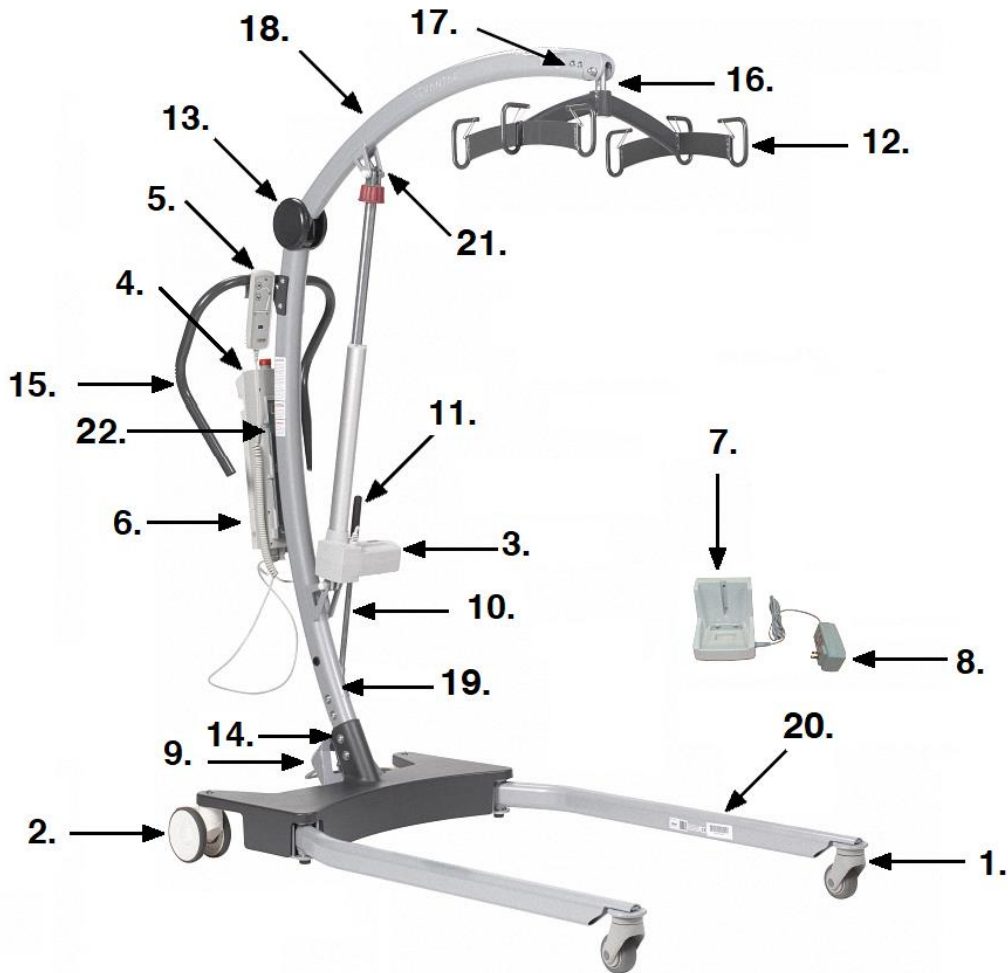

FLNP600

1. 3" Caster- SP07-2AAX0134
2. 5" Locking Caster- SP07-2AAX0133
3. Boom Actuator Motor- SP07-TA12-2139-001
4. Controller- SP07-TC12-2139-002
5. Hand Pendant- SP07-TH10-2139-002
6. Battery 2.9 Ah- SP07-SP-2139-001
7. Charger- SP07-TBC2-42-211-1
8. Charger Power Cord- SP07-TBC2-2139-001
9. Spreader Bar Receiver & Hdwr- SP07-1L30085F
Spreader Bar Locking Pin & Clip- SP07-357F0015
10. Spreader Bar with Hand Grip- SP07-1L30087F
11. Spreader Bar Hand Grip- SP07-2ADP0027

12. Cradle- 13057
Cradle Spring Hook- SP07-2APS0007
13. Mast/Boom Assembly Cover- SP07-2MBA0009
14. Base Cover Bolt Set (4 ea.)- SP07-2BCB0008
15. Push Handle & Hardware- SP07-1L30080F
16. Cradle Pivot- 13058PB-FL
Cradle Pivot Attachment Bolt- SP07-350F0190-49
17. Cradle Holder Hardware- SP07-350F0554
18. Boom- SP07PUB
19. Mast- SP07PLM
20. Base w/o Wheels- SP07-FLNPBASE
21. Actuator Bolt Set (2 ea)- SP07-2139-001BOLTS
22. Controller Mount- 13260-TM