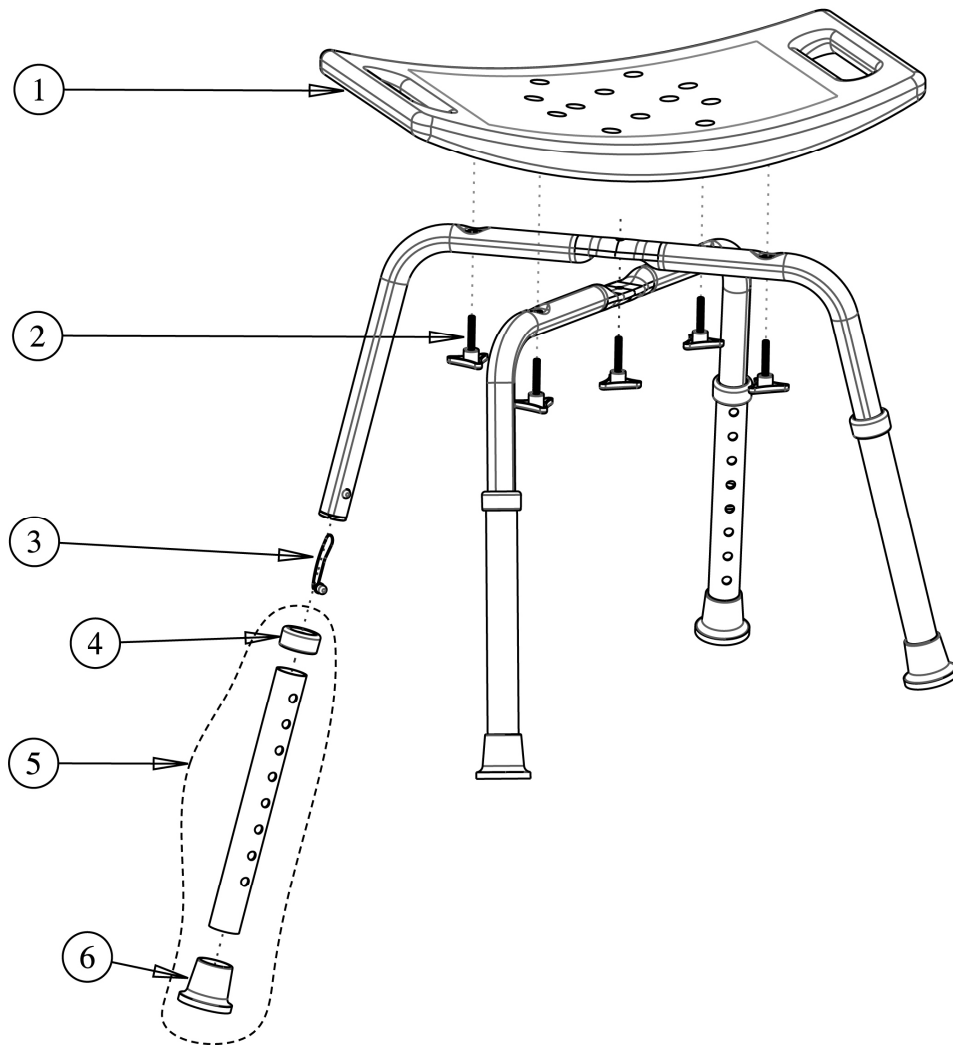

770-506 AQUASENSE ADJUSTABLE BATH BENCH - BLUE

Item #	AMG Part #	Item Description	Qty Per Unit	Sold by	UOM
1.	A11-402	Seat, Blow-Molded Plastic, Aqua-Blue (505x305x35mm)	1	1	EA
2.	B11-822	Hardware Set, Aqua-Blue (5 Triangular Knobs M6x34mm)	1	1	ST
3.	B11-811	Push Button dia:8mm & Spring - 4ea / set	1	1	ST
4.	A11-212	Anti-Rattle for dia:28.6mm, Aqua-Blue - 4 ea / set	1	1	ST
5.	B11-012	Extension Leg, Aqua-Blue (Aluminum Tube dia:28.6x250mm, Anti-Rattle & Rubber Tip) - 4 ea / set	1	1	ST
6.	A11-482	Rubber Tip for dia:28.6mm, Aqua-Blue - 4 ea / set	1	1	ST
Not Shown	B11-851	Hardware Set for Bath Bench w/out Back (5 Cross-Cup Screws M6x34mm, 5 Curved Washers) - Accessory	1	1	ST