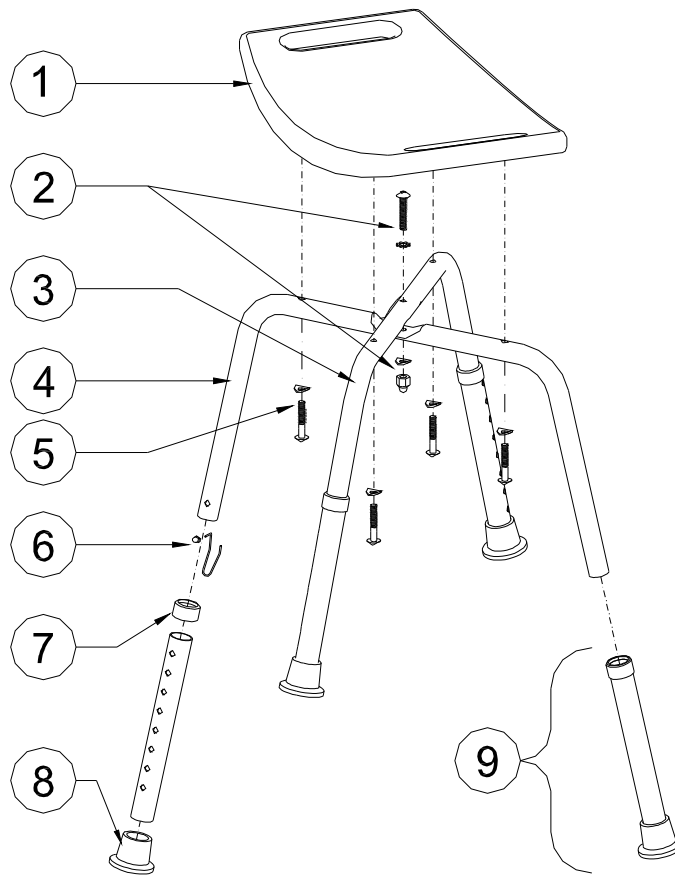

## 770-500 AQUASENSE ADJUSTABLE BATH BENCH

Item #	AMG Part #	Item Description	Qty Per Unit	Sold by	UOM
1.	<b>A11-401</b>	Seat, Blow-Molded Plastic, White (505x305x35mm)	1	1	EA
2.	<b>B11-822</b>	Hardware Set, Aqua-Blue (5 Triangular Knobs M6x32mm)	1	1	ST
3.	<b>B11-811</b>	Push Button dia:8mm & Spring - 4ea / set	1	1	ST
4.	<b>A11-212</b>	Anti-Rattle for dia:28.6mm, Aqua-Blue – 4 ea / set	1	1	ST
5.	<b>B11-012</b>	Extension Leg, Aqua-Blue (Aluminum Tube dia:28.6x250mm, Anti-Rattle & Rubber Tip) – 4 ea / set	1	1	ST
6.	<b>A11-482</b>	Rubber Tip for dia:28.6mm, Aqua-Blue – 4 ea / set	1	1	ST
Not Shown	<b>B11-851</b>	Hardware Set for Bath Bench (5 Cross-Cap Screws M6x32mm, 5 Curved Washers & 1 Locknut) -- <b>Accessory (screw set to replace triangular knobs)</b>	1	1	ST

## 770-501 ADJUSTABLE BATH BENCH

Item #	AMG Part #	Item Description	Qty Per Unit	Sold by	UOM
1.	<b>A03-452</b>	Seat / Backrest, Blow-Molded Plastic, White (505x305x35mm)	1	1	EA
2.	<b>B03-815</b>	Hardware for Legs (Bolt M6x37mm, Tooth-Lock Washer, S.Steel Curved Washer & Nut)	1	1	ST
3.	<b>B03-011</b>	Top Leg (Aluminum Tube $\phi$ 25.4mm & 2 Push-Buttons with 2 Springs)	1	1	EA
4.	<b>B03-012</b>	Bottom Leg (Aluminum Tube $\phi$ 25.4mm & 2 Push-Buttons with 2 Springs)	1	1	EA
5.	<b>B03-816</b>	Hardware for 770-500 Seat / 770-510 Back (Screw 1/4"x38mm & S.Steel Curved Washer)	4	1	ST
6.	<b>B03-811</b>	Push Button & Spring	4	1	ST
7.	<b>A03-210</b>	Anti-Rattle for Extension Leg, Grey Plastic	4	1	EA
8.	<b>A03-432</b>	Rubber Tip, Grey	4	1	EA
9.	<b>B03-010</b>	Leg Extension Assy (Aluminum Tube $\phi$ 28.6, Anti-Rattle & Rubber Tip)	4	1	EA
Not shown	<b>B03-821</b>	Hardware Set for 770-500 (Bolt M6x37, 4 Screws 1/4"x38mm, Tooth Lock Washer, 5 S.Steel Curved Washers & Nut)	1	1	ST