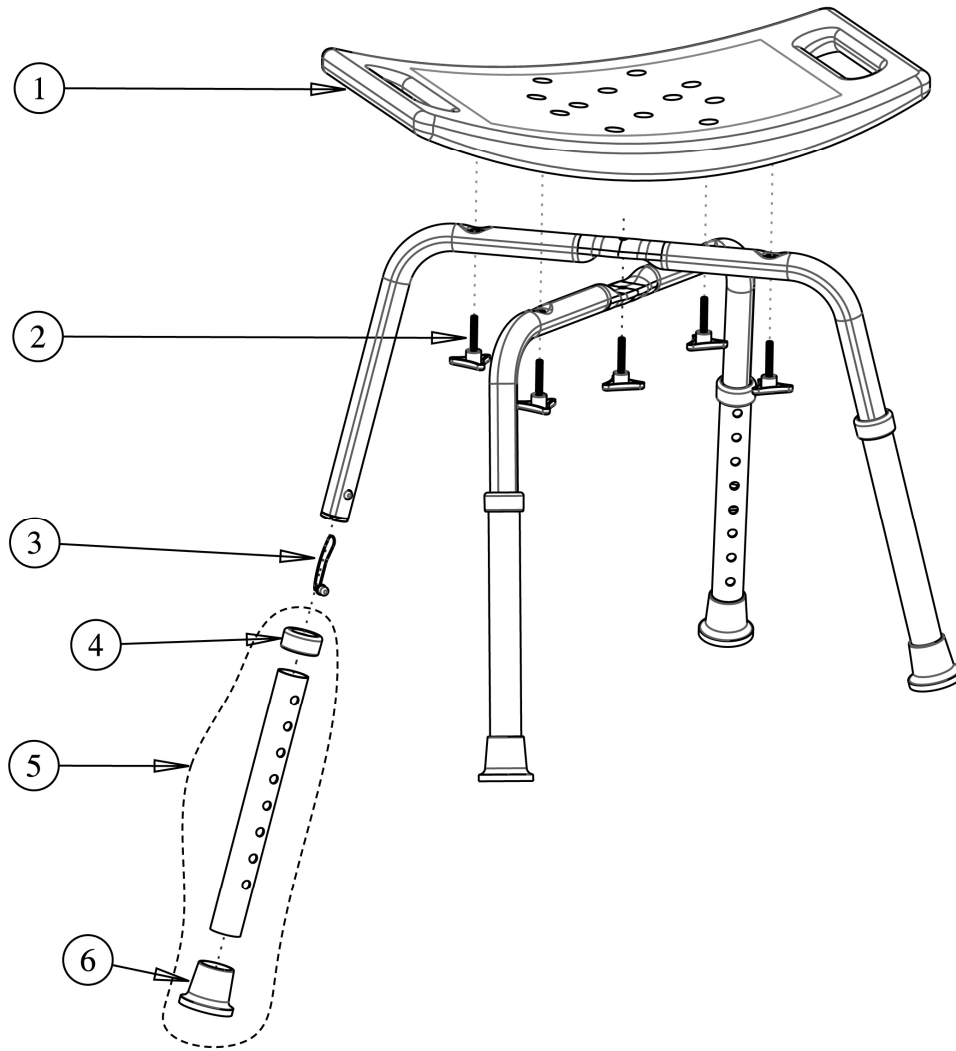

## 770-500 AQUASENSE ADJUSTABLE BATH BENCH

Item #	AMG Part #	Item Description	Qty Per Unit	Sold by	UOM
1.	<b>A11-401</b>	Seat, Blow-Molded Plastic, White (505x305x35mm)	1	1	EA
2.	<b>B11-822</b>	Hardware Set, Aqua-Blue (5 Triangular Knobs M6x32mm)	1	1	ST
3.	<b>B11-811</b>	Push Button dia:8mm & Spring - 4ea / set	1	1	ST
4.	<b>A11-212</b>	Anti-Rattle for dia:28.6mm, Aqua-Blue – 4 ea / set	1	1	ST
5.	<b>B11-012</b>	Extension Leg, Aqua-Blue (Aluminum Tube dia:28.6x250mm, Anti-Rattle & Rubber Tip) – 4 ea / set	1	1	ST
6.	<b>A11-482</b>	Rubber Tip for dia:28.6mm, Aqua-Blue – 4 ea / set	1	1	ST
Not Shown	<b>B11-851</b>	Hardware Set for Bath Bench (5 Cross-Cap Screws M6x32mm, 5 Curved Washers & 1 Locknut) -- <b>Accessory (screw set to replace triangular knobs)</b>	1	1	ST

## 770-506 AQUASENSE ADJUSTABLE BATH BENCH - BLUE

Item #	AMG Part #	Item Description	Qty Per Unit	Sold by	UOM
1.	<b>A11-402</b>	Seat, Blow-Molded Plastic, Aqua-Blue (505x305x35mm)	1	1	EA
2.	<b>B11-822</b>	Hardware Set, Aqua-Blue (5 Triangular Knobs M6x34mm)	1	1	ST
3.	<b>B11-811</b>	Push Button dia:8mm & Spring - 4ea / set	1	1	ST
4.	<b>A11-212</b>	Anti-Rattle for dia:28.6mm, Aqua-Blue - 4 ea / set	1	1	ST
5.	<b>B11-012</b>	Extension Leg, Aqua-Blue (Aluminum Tube dia:28.6x250mm, Anti-Rattle & Rubber Tip) - 4 ea / set	1	1	ST
6.	<b>A11-482</b>	Rubber Tip for dia:28.6mm, Aqua-Blue - 4 ea / set	1	1	ST
Not Shown	<b>B11-851</b>	Hardware Set for Bath Bench w/out Back (5 Cross-Cup Screws M6x34mm, 5 Curved Washers) - <b>Accessory</b>	1	1	ST