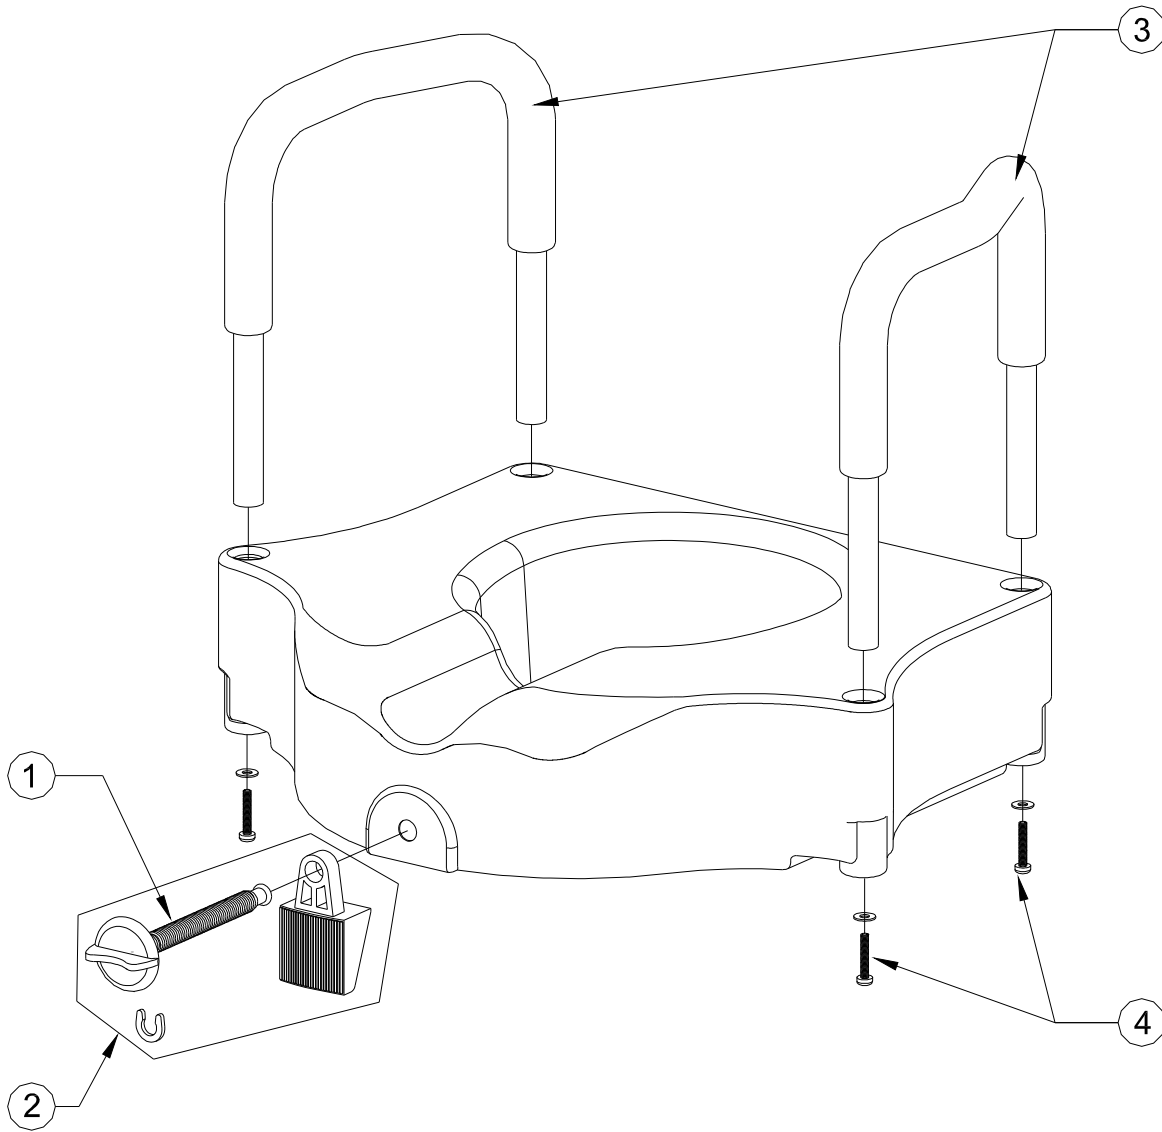

## 770-618 AQUASENSE 3-IN-1 RAISED TOILET SEAT

Item #	AMG Part #	Item Description	Qty Per Unit	Pkg Qty
1.	<b>C42-00041</b>	Armrests, Left & Right (2 Aquablue Foam Padded Aluminum Tubes, 4 Screws M6x30mm & 4 Washers) – Left & Right	1 PR	1 PR
2.	<b>C42-00042</b>	Aquablue Clamp Assembly, Blue (Plastic Screw, Blue Clamp & C-Clip)	1 ST	1 ST

## 770-618 AquaSense 3-in-1 Raised Toilet Seat

Item #	AMG Part #	Item Description	Qty Per Unit	Pkg Qty
1.	<b>A03-250</b>	Plastic Screw	1 EA	1 EA
2.	<b>B03-835</b>	Clamp Assembly (Plastic Screw, Clamp & C-Clip)	1 EA	1 EA
3.	<b>B03-040</b>	Armrests (2 Foam Padded Aluminum Tubes, 4 Screws M6x30mm & 4 Washers)	1 ST	1 ST
4.	<b>B03-836</b>	Hardware for Armrest (Screw M6x30mm & Washer) -4 ea / set	1 ST	1 ST