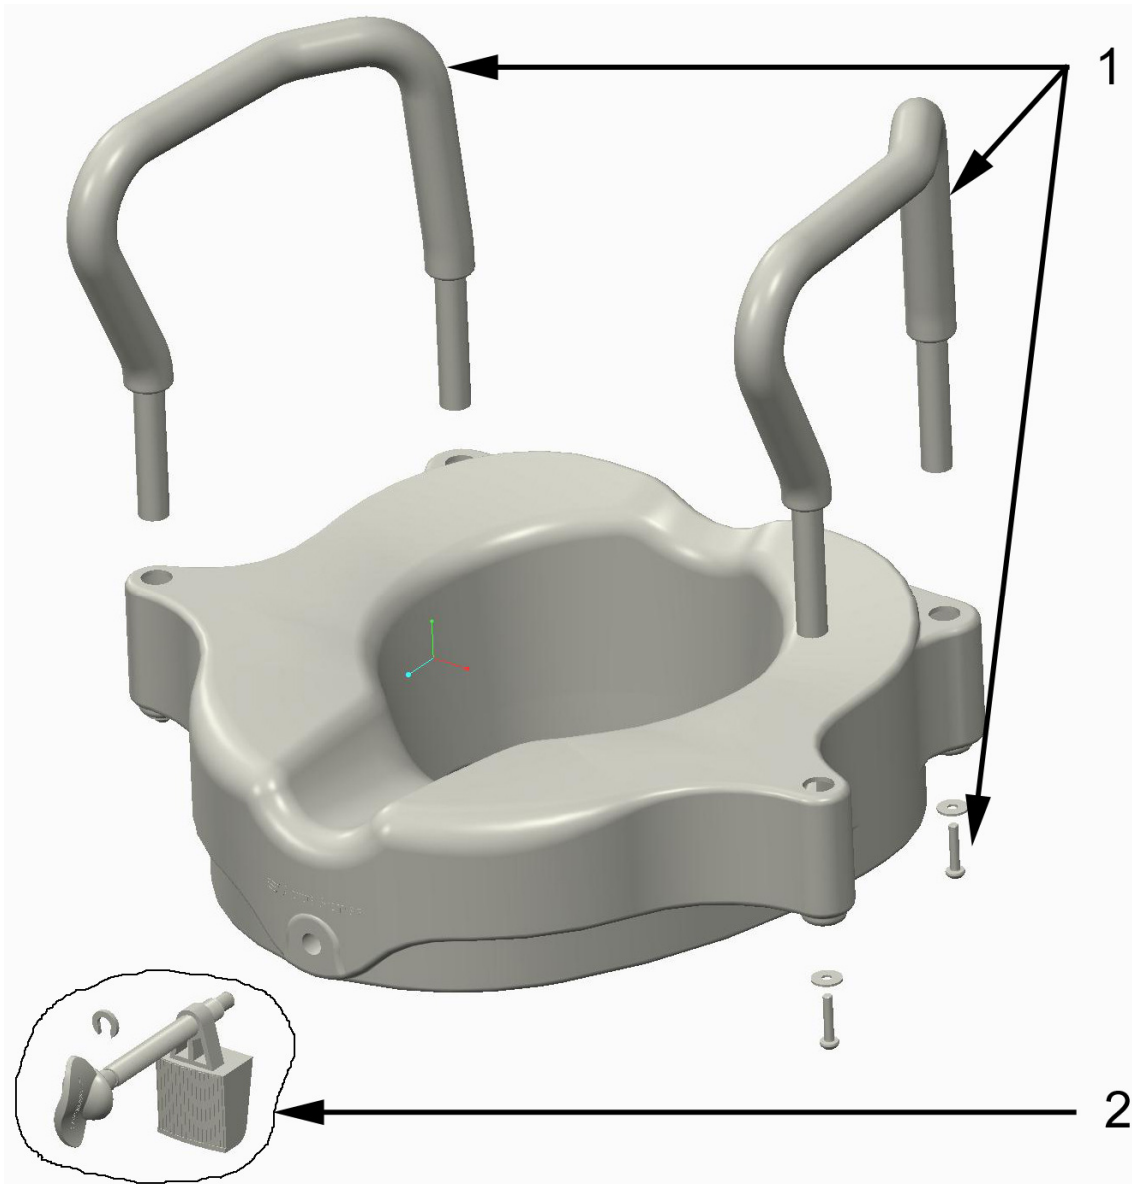

## 770-618 AQUASENSE 3-IN-1 RAISED TOILET SEAT

Item #	AMG Part #	Item Description	Qty Per Unit	Pkg Qty
1.	<b>C42-00041</b>	Armrests, Left & Right (2 Aquablue Foam Padded Aluminum Tubes, 4 Screws M6x30mm & 4 Washers) – Left & Right	1 PR	1 PR
2.	<b>C42-00042</b>	Aquablue Clamp Assembly, Blue (Plastic Screw, Blue Clamp & C-Clip)	1 ST	1 ST

## 770-618 AquaSense 3-in-1 Raised Toilet Seat

Item #	AMG Part #	Item Description	Qty Per Unit	Pkg Qty
1.	<b>A03-250</b>	Plastic Screw	1 EA	1 EA
2.	<b>B03-835</b>	Clamp Assembly (Plastic Screw, Clamp & C-Clip)	1 EA	1 EA
3.	<b>B03-040</b>	Armrests (2 Foam Padded Aluminum Tubes, 4 Screws M6x30mm & 4 Washers)	1 ST	1 ST
4.	<b>B03-836</b>	Hardware for Armrest (Screw M6x30mm & Washer) -4 ea / set	1 ST	1 ST