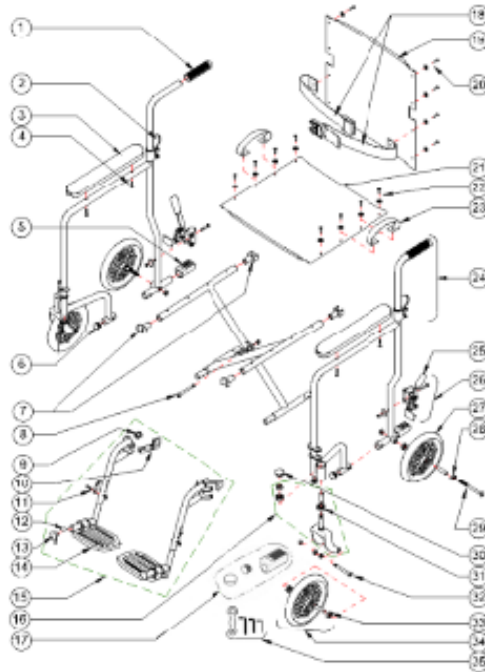

[1] When stock is gone the part is no longer available.
 [2] The part is no longer available.
 XXXXX Not listed on this revision.

Revision	Rev 1.0	Rev 2.0	Rev3.0	Qty Per Unit	Sold by	LOM
1 Handgrip (Pair)	A02-405	A02-405	XXXXX	1	1	PR
2 Back Cane Release Lever	A02-411	A02-411	XXXXX	2	1	EA
Back Cane Release Lever (2 ea)	XXXXX	XXXXX	C48-00058	1	1	Set
3 Full Arm Pad Only (Pair)	A02-462	A02-462	XXXXX	1	1	PR
Full Arm Pad & Hardware (Pair)	XXXXX	X>XXX	C48-00060	1	1	PR
4 Arm Pad Hardware (4 ea)	A02-122	A02-122	XXXXX	1	1	Set
5 Tipping Sleeve	A02-421	A02-421	XXXXX	2	1	EA
6 Frame End Cap	[2]	[2]	XXXXX	2	1	EA
7 Front Seat Guide	A02-474	A02-474	XXXXX	2	1	EA
Rear Seat Guide	A02-475	A02-475	XXXXX	2	1	EA
Front & Rear Seat Guides (2 ea)	XXXXX	X>XXX	C48-00068	1	1	Set
8 Cross Frame Bolt Assembly	[2]	[2]	XXXXX	1	1	Set
9 Footrest Anti-Rattler	[2]	[2]	XXXXX	2	1	EA
10 Release Lever Assembly, L & R	[2]	[2]	C48-00065	1	1	PR
11 Height Adjustment Lever	XXXXX	[2]	XXXXX	2	1	Set
12 Leaf Spring	XXXXX	[2]	XXXXX	2	1	EA
13 Footrest Bumper & Screw	B02-342	BC2-342	XXXXX	2	1	Set
14 Footplate	XXXXX	[2]	XXXXX	2	1	EA
15 Footrest (Pair)	[2]	BC2-306	C48-00064	1	1	PR
16 Fork, 2 Bearings, Spacer & Nut	B02-141	BC2-141	XXXXX	2	1	EA
Fork & Caster Axle Assembly	XXXXX	X>XXX	[2]	2	1	EA
17 2 Dust Cap, Tipping Sleeve & Frame End Cap	XXXXX	X>XXX	[2]	1	1	Set
18 Seat Belt	700-884	700-884	C48-00066	1	1	EA
19 Back Upholstery & Hardware 19"x18"	[2]	[2]	C48-00068	1	1	EA
20 Back Upholstery Hardware	[2]	[2]	XXXXX	8	1	Set
21 Seat Upholstery & Hardware 19"x16"	700-853	700-853	C48-00063	1	1	EA
22 Seat Upholstery Hardware	B02-819	BC2-819	XXXXX	8	1	Set
23 Folding Strap (Pair)	A02-476	A02-476	C48-00061	1	1	PR
24 Back Cane Assembly	[2]	[2]	XXXXX	2	1	EA
Back Cane Assembly (Pair)	XXXXX	X>XXX	C48-00058	1	1	PR
25 Brake Tip	A02-403	A02-403	XXXXX	1	1	PR
26 Wheel Lock Assembly, Left & Right	B02-250	BC2-250	C48-00070	1	1	PR
27 Rear Wheel	B02-133GY	BC2-133GY	C48-00072	2	1	EA
28 Rear Wheel Bearing	A02-304	A02-304	XXXXX	4	1	EA
29 Rear Wheel Axle Assembly	B02-833	BC2-833	XXXXX	2	1	Set
30 Cust Cap	A02-447	A02-447	XXXXX	2	1	EA
31 Fork Stem Bearing	A02-301	A02-301	XXXXX	4	1	EA
32 Caster Axle Assembly	B02-831	BC2-831	XXXXX	2	1	Set
33 Caster Bearing	A02-302	A02-302	XXXXX	4	1	EA
34 Caster	B02-131GY	BC2-131GY	C48-00074	2	1	EA
35 Tool Kit	[2]	[2]	XXXXX	1	1	Set