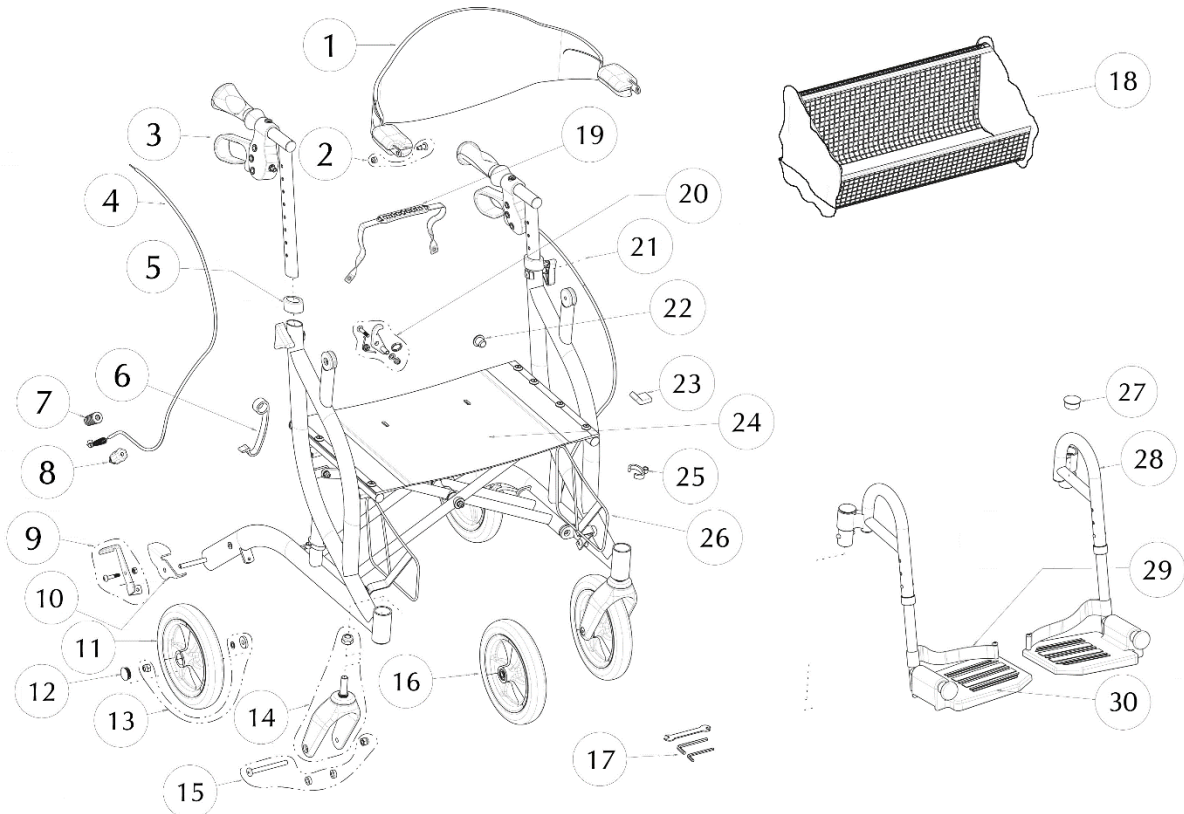

## 700-935

		REV1-0	R1-1	Qty Total	Qty Sold
1	Backrest with Armrests	B01-225	B01-225	1 EA	1 EA
2	Backrest Hardware	B01-861	B01-861	1 ST	1 ST
3	Handle Oval Bar & Brake Handle	B01-031BL	B01-031BL	1 PR	1 PR
4	Brake Cable & Sleeve Assy	B01-181	B01-181	1 PR	1 PR
5	Oval Anti-Rattle (2 each)	A01-211	A01-211	1 ST	1 ST
6	Fold Stopper Strap	A01-282	A01-282	1 EA	1 EA
7	Spring Sleeve, Black	A01-419	A01-419	2 EA	1 EA
8	Bottom Brake Adjustment Assy	B01-185	B01-185	2 ST	2 ST
9	Bottom Brake Assy, L&R	B01-159	C23-00027	1 ST	1 ST
10	Curb Climber right		C23-00117	1 EA	1 EA
11	Rear Wheel	B01-142	C23-00118	2 EA	1 EA
12	Hub Cap for Rear Wheel	A01-453	A01-453	2 EA	1 EA
13	Rear Wheel Hardware	B01-845	B01-845	2 ST	1 ST
14	Fork Assy.	B01-303	B01-303	2 EA	1 EA
15	Front Wheel Hardware	B01-832	B01-832	2 ST	1 ST
16	Front Wheel	B01-141	C23-00119	2 EA	1 EA
17	Tool Pack [1]	A01-712	A01-712	1 ST	1 ST
18	Soft Basket	A01-624	C23-00120	1 EA	1 EA
19	Seat Strap	A01-286	A01-286	1 EA	1 EA
20	Safety Lock	B01-881W	B01-881W	1 ST	1 ST
21	Triangular Knob (2 each)	A01-416	A01-416	1 ST	1 ST
22	Seat Caps (2 Front & 2 Rear)	B01-601	B01-601	1 ST	1 ST
23	Seat Support Brkt Cover (2 each)	A01-450	A01-450	2 ST	1 ST
24	Seat & Hardware	B01-282	B01-282	1 EA	1 EA
25	Oval Cable-Clip 2 each)	A01-244	A01-244	1 ST	1 ST
26	Mounting Brackets & Hardware	B01-873	B01-873	1 ST	1 ST
27	Front Cap Tubing, Black (2 each)	A01-455	A01-455	1 ST	1 ST
28	Footrest Assy L & R	B01-055	B01-055	1 PR	1 PR
29	Footrest Strap(2 each)	A01-291	A01-291	1 ST	1 ST
30	Footplate (pr)	B01-641	B01-641	1 PR	1 PR

[1] 4mm Allen Wrench, 5mm Allen Wrench & 8/10 mm wrench