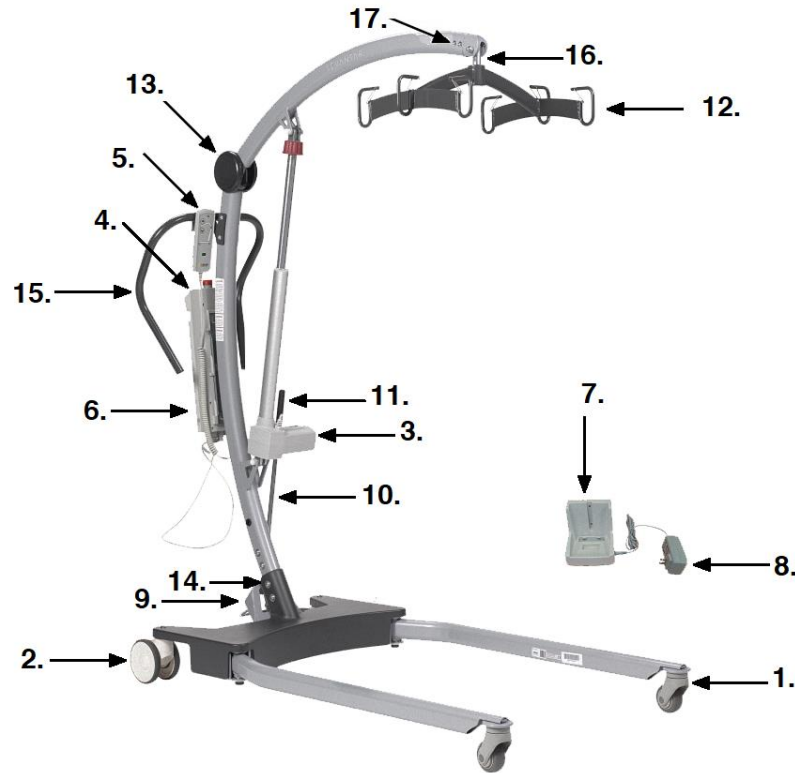

FLNP500

1. 3" Caster- SP07-2AAX0134
2. 5" Locking Caster- SP07-2AAX0133
3. Boom Actuator Motor- SP07-TA37-2139-001
4. Control Box- SP07-TC12-2139-003
5. Hand Pendant- SP07-TH10-2139-001
6. Battery 2.9 Ah- SP07-SP-2139-001
7. Charger- SP07-TBC2-42-211-1
8. Charger Power Cord- SP07-TBC2-2139-001
9. Spreader Bar Receiver & Hardware- SP07-1L30085F
Spreader Bar Locking Pin & Clip- SP07-357F0015
10. Spreader Bar with Hand Grip- SP07-1L30087F
11. Spreader Bar Hand Grip- SP07-2ADP0027
12. Cradle- 13057
Cradle Spring Hook- SP07-2APS0007
13. Mast/Boom Assembly Cover- SP07-2MBA0009
14. Base Cover Bolt Set (4 ea.)- SP07-2BCB0008
15. Push Handle & Hardware- SP07-1L30080F
16. Cradle Axle with Bolt- SP07-350F0190-49
17. Cradle Holder Hardware- SP07-350F0554