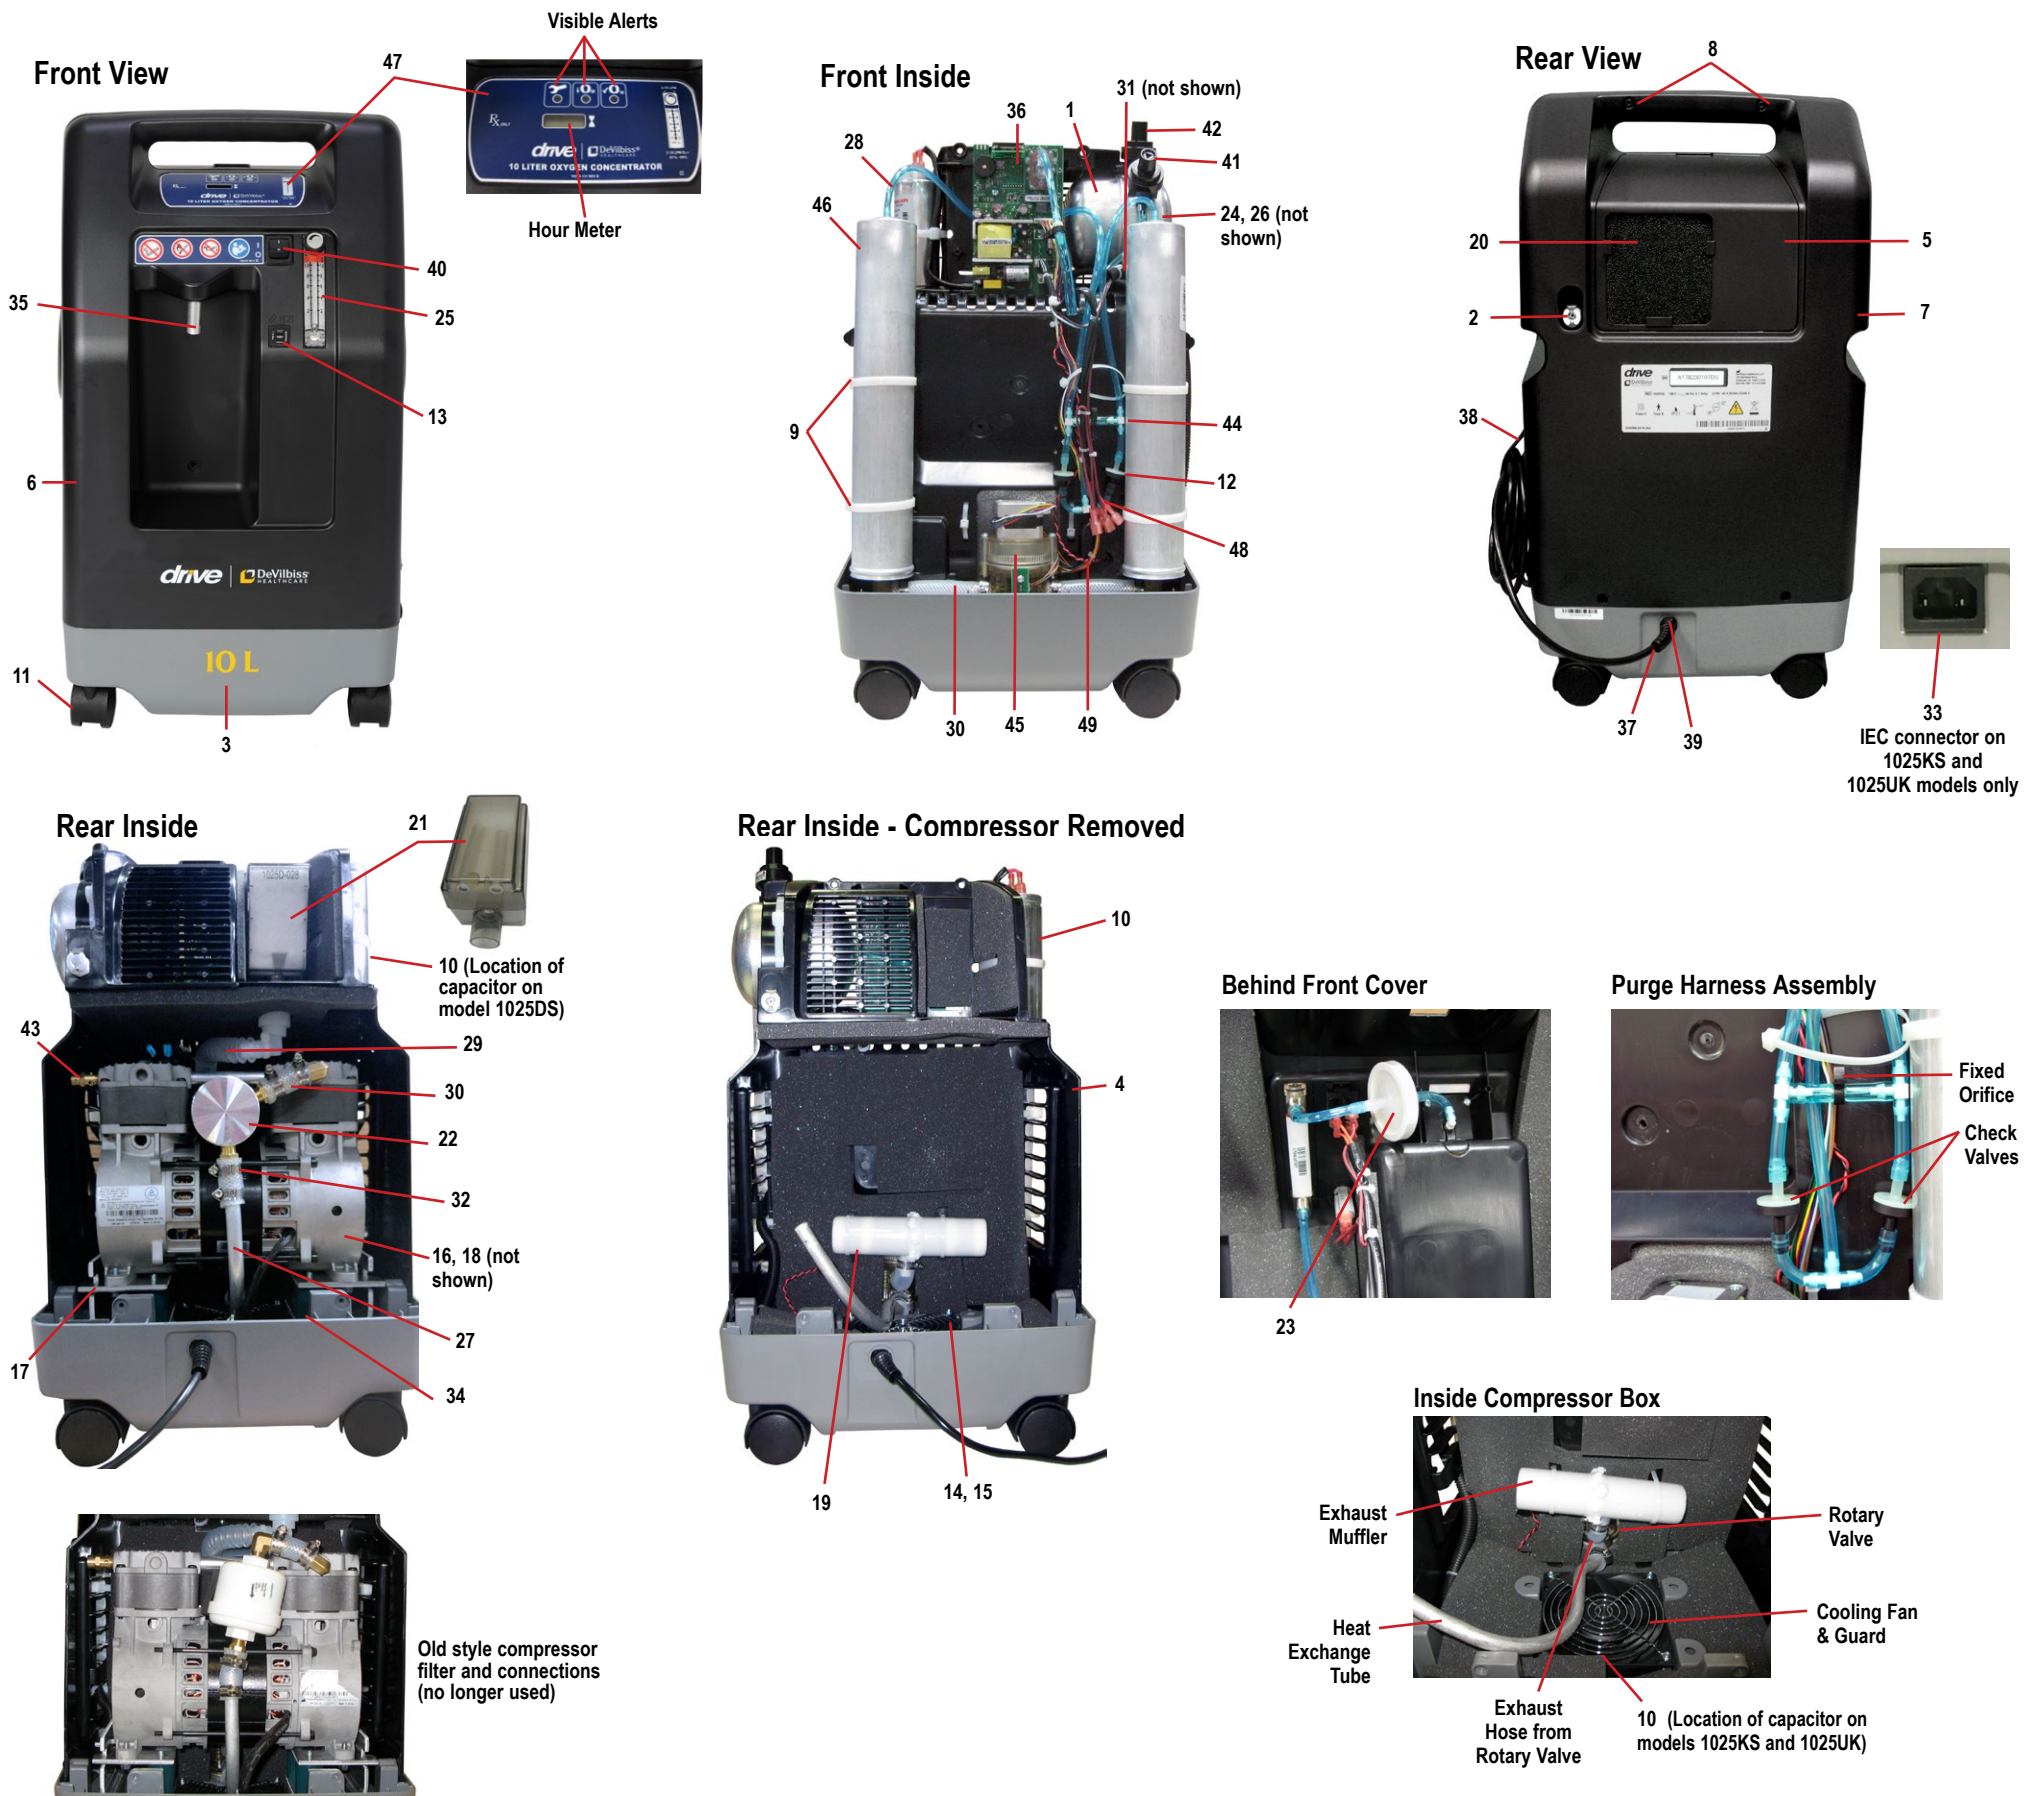

1025DS, 1025KS, 1025UK With Auxiliary Oxygen Port

PART DESCRIPTION	1025DS	1025KS	1025UK
1 Accumulator Tank	1025D-610	1025D-610	1025D-610
2 Auxiliary Oxygen Port	525DD-635	525DD-635	525DD-635
Cabinet Parts:			
3 Base	1025D-603	1025K-603	1025K-603
4 Compressor Box w/ Foam	1025D-615	1025D-615	1025D-615
5 Filter Door	525DD-639	525DD-639	525DD-639
6 Front Cover	525DD-611	525DD-611	525DD-611
7 Rear Cover	525DD-612	525DD-612	525DD-612
8 Cabinet Screws	525DD-636	525DD-636	525DD-636
9 Cable Tie (Large)	505DZ-617	505DZ-617	505DZ-617
10 Capacitor (Motor Start/Run)	1025DS-616	1025KS-616	1025UK-616
11 Caster, Non-locking	501DZ-603	501DZ-603	501DZ-603
12 Bed Check Valve	PVO2D-607	PVO2D-607	PVO2D-607
13 Circuit Breaker	1025D-613	1025K-613	1025K-613
14 Cooling Fan	1025D-634	1025D-634	1025D-634
15 Cooling Fan Guard	N/A	N/A	N/A
16 Compressor	1025D-625	1025K-625	1025K-625
17 Compressor Mounting Plate Package	1025D-632	1025D-632	1025D-632
18 Compressor Rebuild Kit	1025D-643	1025K-643	1025K-643
19 Exhaust Muffler	1025D-705	1025D-705	1025D-705
Filters:			
20 Cabinet Air Filter	303DZ-605	303DZ-605	303DZ-605
21 Intake Bacteria Filter	1025D-605	1025D-605	1025D-605
22 Compressor Filter	1025D-682	1025D-682	1025D-682
23 Final Bacteria Filter	PV5LD-651	PV5LD-651	PV5LD-651
Fittings:			
24 Accumulator Tank "Tee" (not shown)	444-582	444-582	444-582
25 Flow Meter	1025D-607	1025D-607	1025D-607
26 Purge Manifold (not shown)	N/A	N/A	N/A
27 Heat Exchanger Tube	1025D-655	1025D-655	1025D-655