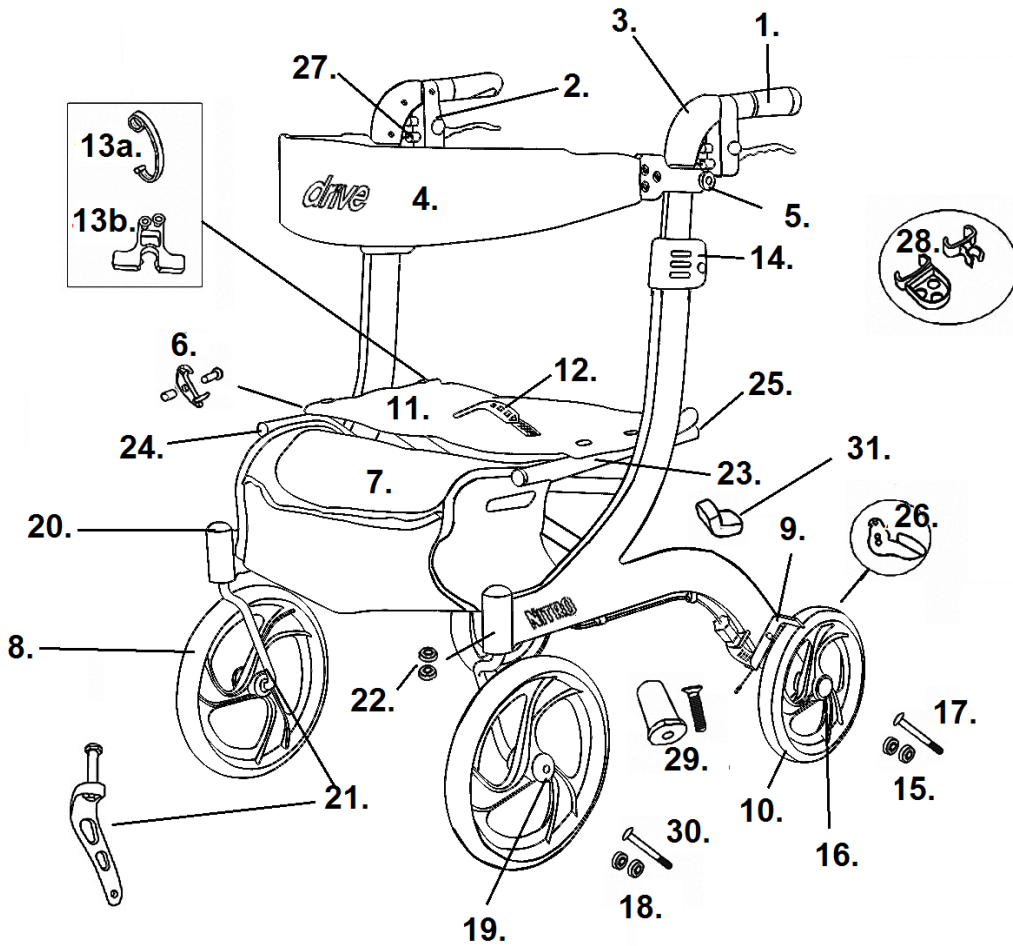

Nitro Tall

- | | |
|---|--|
| 1. Handgrip Left- 1026602
Handgrip Right- 1026603 | 12. Folding Strap Assy. 10266-T- 1026609-FSR-TALL
Folding Strap Assy. 10266BK-T- 1026609-FSG-TALL
Folding Strap Assy. 10266WT-T- 1026609-FSW-TALL |
| 2. Hand Brake RTL10266-T Lt- 1026601-RN-T
Hand Brake RTL10266-T Rt- 1026601-RNR-T
Hand Brake RTL10266BK-T Lt- 1026601-G-T
Hand Brake RTL10266BK-T Rt- 1026601-GR-T
Hand Brake RTL10266WT-T Lt- 1026601-W-T
Hand Brake RTL10266WT-T Rt- 1026601-WR-T
Cable Only 55.5"- 1026632-T | 13a. Folding Locking Latch 10266-T- 1026626-R
Folding Locking Latch 10266BK-T- 1026626-G
Folding Locking Latch 10266WT-T- 1026626-W |
| 3. Handle Bar- 1026630N | 13b. Folding Locking Latch- 1026644 [3] |
| 4. Backrest Assembly RTL10266-T- 1026604-B
Backrest Assembly RTL10266WT-T- 1026604-B
Backrest Assembly RTL10266BK-T- 1026604-G | 14. Back Height Adj. Latch RTL10266-T- 1026607-R
Back Height Adj. Latch RTL10266BK-T- 1026607-G
Back Height Adj. Latch RTL10266WT-T- 1026606-W |
| 5. Backrest Knob & Bolt RTL10266-T- 1026605-R
Backrest Knob & Bolt RTL10266WT-T- 1026605-W
Backrest Knob & Bolt RTL10266BK-T- 1026605-G | 15. Rear Axle Bearings (pr)- 1026613 |
| 6. Safety Lock- 1026638 | 16. Rear Hub Cap- 1026619 |
| 7. Tote Bag RTL10266-T- 1026633-R
Tote Bag RTL10266BK-T- 1026633-BK
Tote Bag RTL10266WT-T- 1026633-WT | 17. Rear Axle- 1026631 |
| 8. Caster & Fork Assembly Style #1 Left- 1026625
Caster & Fork Assembly Style #1 Right- 1026624
Caster & Fork Assembly Style #2 Left- 1026625-AN [4]
Caster & Fork Assy. Style #2 Right- 1026624-AN [4]
Caster Style #1- 1026617
Caster Style #2- 1026617-AN [4] | 18. Front Axle Bearings (pr)- 1026618
Front Axle Bearings (pr)- 1026618-AN [4] |
| 9. Wheel lock Assembly Metal Left- 1026615
Wheel lock Assembly Metal Right- 1026616
Wheel lock Assembly Plastic Left- 1026641 [2]
Wheel lock Assembly Plastic Right- 1026642 [2] | 19. Front Hub Cap Old Style Fork- 1026614
Front Hub Cap New Style Fork- 1026614-AN [4] |
| 10. Rear Wheel Left- 1026612-L
Rear Wheel Right- 1026612-R | 20. Dust Cap (pr)- 1026620 |
| 11. Seat/Hdwr. RTL10266-T (Black)- 1026608-TALL
Seat/Hdwr. RTL10266WT-T (Grey)- 1026608-TALL-G
Seat/Hdwr. RTL10266BK-T (Grey)- 1026608-TALL-G | 21. Fork Assembly Old Style Left- 1026622
Fork Assembly Old Style Right- 1026621
Fork Assembly New Style Left- 1026622-AN [4]
Fork Assembly New Style Right- 1026621-AN [4] |
| | 22. Fork Stem Bearings (pr)- 1026623 |
| | 23. Cross Frame- 1026627-TALL
Cross Frame Bolt- 1026646 |
| | 24. Cross Frame Front End Cap (ea)- 1026634 |
| | 25. Cross Frame Rear End Caps (pr)- 1026628 |
| | 26. Step Tube Left- 1026636 [1]
Step Tube Right- 1026637 [1] |
| | 27. Brake Cable Guide- 1026639 |
| | 28. Cane Holder- 892 |
| | 29. Cross Brace Screw & Insert- 1026643 |
| | 30. Front Axle- 1026645 [4] |
| | 31. Seat Rail Pad- STDS2A1807 |