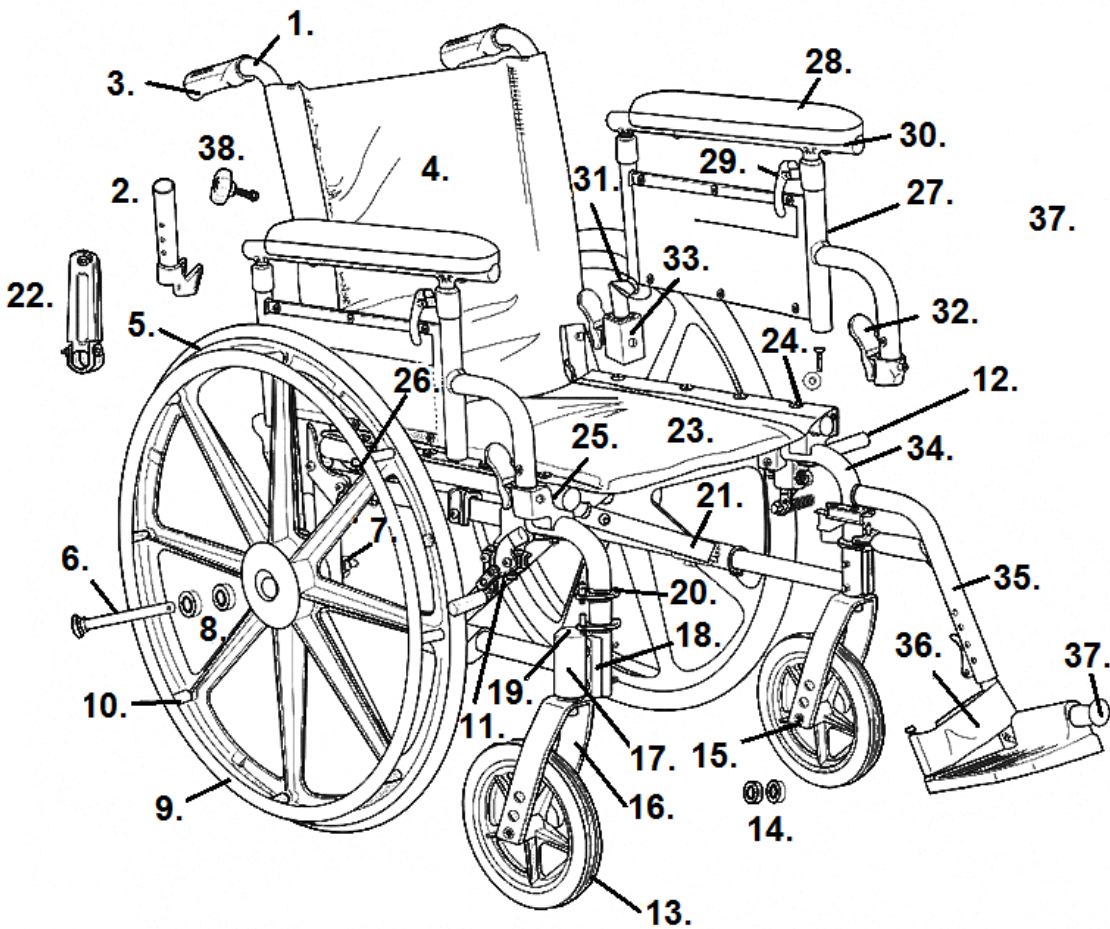

VIPER PLUS GT

- | | |
|--|--|
| <p>1. Backrest Cane (pr)- STDS1A3557
 2. Backrest Pivot Bracket- STDS2A3250
 3. Hand Grip- STDS871
 4. Back Upholstery 14"- *
 Back Upholstery 16"- STDS2363BLK
 Back Upholstery 17"- *
 Back Upholstery 18"- STDS2359BLK
 Back Upholstery 19"- *
 Back Upholstery 20"- STDS2361BLK
 Back Upholstery 22"- STDS2369BLK
 5. Rear Wheel- STDS1A3510
 6. Quick Release Axle- STDS1A3511
 7. Rear Axle receiver- STDS1A3512
 8. Rear Wheel Bearing- STDS5D1012
 9. Hand Rim- STDS2A3511
 10. Hand Rim Hardware (8 ea)- STDS1073
 11. Push To Lock Wheel Lock Left- STDS1A351L
 Push To Lock Wheel Lock Right- STDS1A351R
 Pull To Lock Wheel Lock Left- STDS1A352L
 Pull To Lock Wheel Lock Right- STDS1A352R
 Wheel Lock Bracket- STDS1A351-BC
 12. Wheel Lock Tip- STDS2A4335
 13. Caster- STDS1A3500
 14. Caster Bearing- STDS1011
 15. Caster Axle- STDS1A3513
 16. Fork- STDS1A3503
 17. Fork Stem Bearing- STDS1060
 18. Fork Bearing Housing Left- STDS1A350L
 Fork Bearing Housing Right- STDS1A350R
 19. Dust Cap- STDS1051
 20. Hanger Pins (4 ea)- STDS1069-4
 21. Cross Frame Non-Adjustable 14"- *
 Cross Frame Non-Adjustable 16"- STDS2A35X6
 Cross Frame Non-Adjustable 17"- *
 Cross Frame Non-Adjustable 18"- STDS2A35X8
 Cross Frame Non-Adjustable 19"- *
 Cross Frame Non-Adjustable 20"- STDS2A35X0
 Cross Frame Non-Adjustable 22"- STDS2A35X2
 Cross Frame Adjustable 16"- STDS2A35X6-AD
 Cross Frame Adjustable 18"- STDS2A35X8-AD
 Cross Frame Adjustable 20"- STDS2A35X0-AD
 Adj. Depth Extension Tube- STDS2A35X-ET</p> | <p>22. Cross Frame Assist 14"- *
 Cross Frame Assist 16"-18"-20"- STDS1A3501N
 Cross Frame Assist 19"- *
 Cross Frame Assist 22"- STDS1A3502
 23. Seat Upholstery Non-Adjustable 14"- *
 Seat Upholstery Non-Adj. 16"- STDS2356BLK
 Seat Upholstery Non-Adjustable 17"- *
 Seat Upholstery Non-Adj. 18"- STDS2364BLK
 Seat Upholstery Non-Adjustable 19"- *
 Seat Upholstery Non-Adj. 20"- STDS2366BLK
 Seat Upholstery Non-Adj. 22"- STDS2368BLK
 Seat Upholstery Adj. 16"- STDS2356BLK-AD
 Seat Upholstery Adj. 18"- STDS2364BLK-AD
 Seat Upholstery Adj. 20"- STDS2366BLK-AD
 24. Seat Upholstery Hardware (8 ea)- STDS1072-8
 25. Front Seat Saddle Left- STDS2A3140
 Front Seat Saddle Right- STDS2A3141
 26. Rear Seat Saddle- STDS4058
 27. Adj. Height Armrest Desk Left- STDS1A35DL
 Adj. Height Armrest Desk Right- STDS1A35DR
 Adj. Height Armrest Full Left- STDS1A35FL
 Adj. Height Armrest Full Right- STDS1A35FR
 28. Arm Pad Desk- STDS2SKNB
 Arm Pad Full- STDS2FLNB
 29. Adjustment Lever Left- STDS2A0044
 Adjustment Lever Right- STDS2A0046
 30. Upper Arm & Pad Desk Left- STDS1A35UDL
 Upper Arm & Pad Desk Right- STDS1A35UDR
 Upper Arm & Pad Full Left- STDS1A35UFL
 Upper Arm & Pad Full Right- STDS1A35UFR
 31. Pivot Bracket- STDS2A3240
 32. Arm Release Lever- STDS2A3144
 33. Rear Arm Bracket Upper- STDS1A3541
 Rear Arm Bracket Lower- STDS1A3542
 34. Side Frame Left- STDS2A353L
 Side Frame Right- STDS2A353R
 35. Footrest- AL3-4SF
 Elevating Leg Rest- ALELR
 36. Heel Loop- STDS831
 37. Bumper- STDS1026
 38. Back Height Adjustment Knob- STDS895
 * NO LONGER AVAILABLE
 (Not Shown) Anti-Tippers- STDS807</p> |
|--|--|