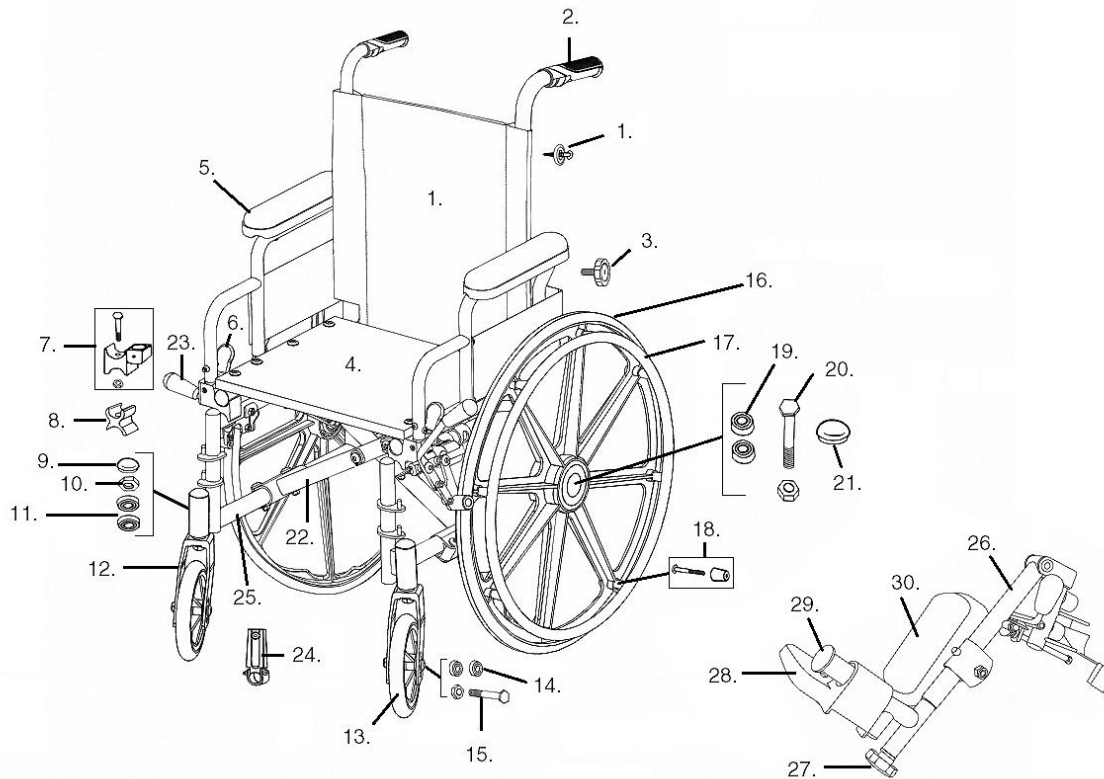

VIPER JR

- | | |
|--|--|
| <p>1. Back Upholstery 12''- STDS2353BLK
 Back Upholstery 14''- STDS2355BLK
 Back Uphol. Hardware (8 ea)- STDS5D5504</p> <p>2. Hand Grip- TRHG</p> <p>3. Back Height Adjustment Knob- STDS895</p> <p>4. Seat Upholstery 12''- STDS2352BLK
 Seat Upholstery 14''- STDS2354BLK
 Seat Upholstery Hardware (8 ea)- STDS1072-8</p> <p>5. Armrest Left- STDSDDAJVL
 Armrest Right- STDSDDAJVR
 Arm Pad- STDSDSKNB
 Arm Pad Screw (ea)- STDS002001</p> <p>6. Arm Release Lever- STDS4012-3</p> <p>7. Front Seat Saddle Left- STDS2A3140
 Front Seat Saddle Right- STDS2A3141</p> <p>8. Rear Seat Saddle- STDS4058</p> <p>9. Dust Cap- STDS1051</p> <p>10. Fork Stem Nut- STDS2A3401</p> <p>11. Fork Stem Bearing (ea)- STDS2A3402</p> <p>12. Fork- STDS2A3403</p> <p>13. Caster- STDS3021</p> <p>14. Caster Bearing (ea)- STDS1011</p> | <p>15. Caster Axle- STDS2A3423</p> <p>16. Rear Wheel Assembly- STDS1025</p> <p>17. Hand Rim- STDS2A3413</p> <p>18. Hand Rim Hardware (8 ea)- STDS1073</p> <p>19. Rear Wheel Bearing (ea)- STDS1012</p> <p>20. Rear Axle- STDS2A3411</p> <p>21. Hub Cap- STDS1000C</p> <p>22. Cross Frame 12''- STDS2A3412
 Cross Frame 14''- No Longer Available</p> <p>23. Wheel Lock Left- STDS2A340L
 Wheel Lock Right- STDS2A340R</p> <p>24. Cross Frame Assist 12''- STDS2A3424
 Cross Frame Assist 14''- STDS2A3422</p> <p>25. Side Frame Left- STDS2A341L
 Side Frame Right- STDS2A341R</p> <p>26. Elevating Leg Rest- JLELR-TF</p> <p>27. Adj. Knob & Bolt Assembly- JLELR-TFKA</p> <p>28. Footplate- STDS003441</p> <p>29. Footplate Bumper- STDS1026</p> <p>30. Calf Pad- STDS2A3442</p> |
|--|--|