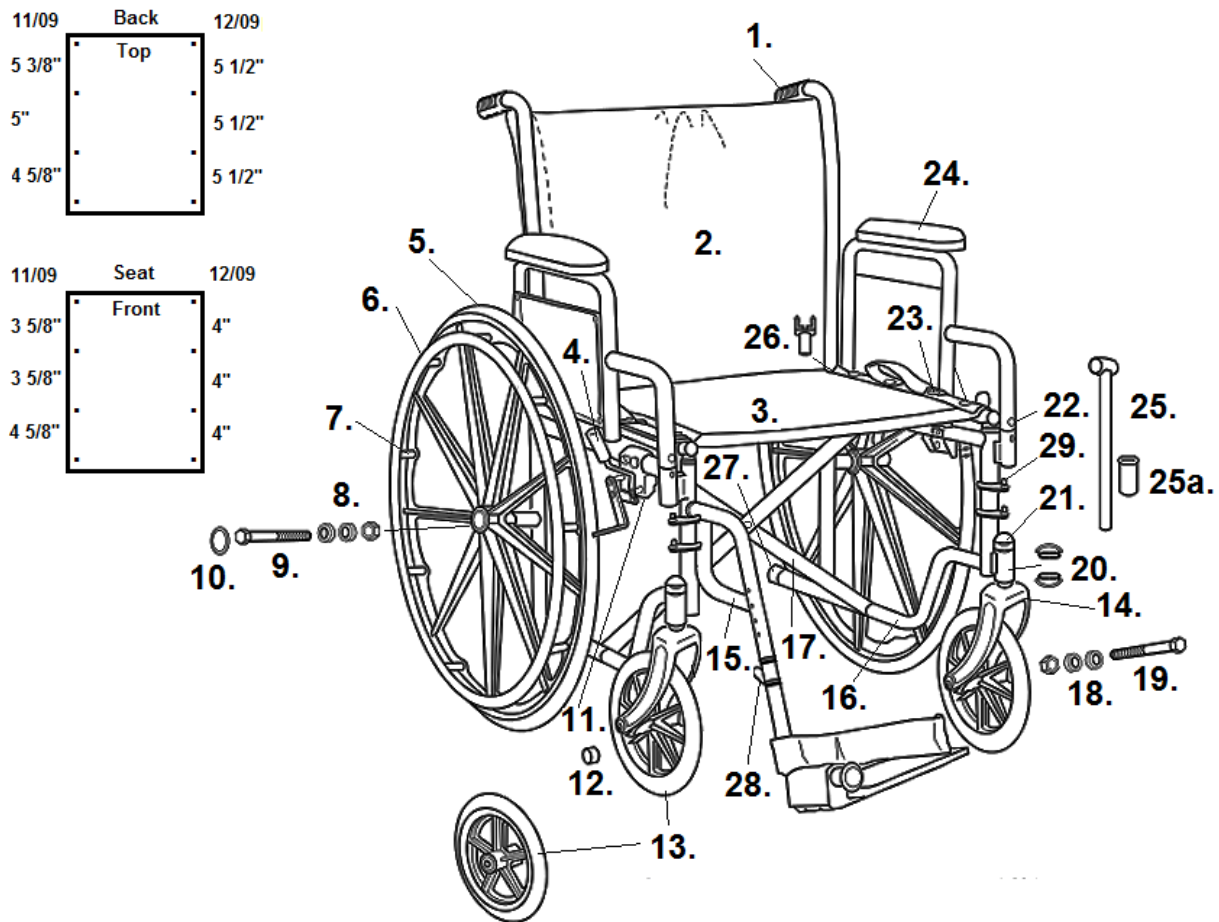

SILVER SPORT 1 (4S & 8M SERIAL #)

- 1. Hand Grip- WB 8036
- 2. Back Uphol. 18" 11/09 & Before- STDS8M4508
Back Uphol. 18" 12/09 & After- SRDS3J4508
- 3. Seat Uphol. 18" 11/09 & Before- STDS8M4518
Seat Uphol. 18" 12/09 & After- STDS3J2418
- 4. Wheel Lock Tip- STDS8M4603
- 5. Rear Wheel- STDS3J2424
- 6. Hand Rim- STDS3J2400
- 7. Hand Rim Hardware (9 ea)- STDS004609-9
- 8. Rear Wheel Bearing (11 mm ID)- STDS3J2413
- 9. Rear Axle Bolt Detachable Arms- STDS3J4626
- 10. Hub Cap- STDS3J2421
- 11. Wheel Lock Fixed Arms Left- STDS8M241L
Wheel Lock Fixed Arms Right- STDS8M241R
Wheel Lock Detachable Arms Left- STDS8M462L
Wheel Lock Detachable Arms Right- STDS8M462R
- 12. Axle Cap- STDS001000
- 13. Caster 8 Spoke- STDS3J2432
- 14. Fork- STDS3J4533
- 15. Footrest (pr)- STDS3J24SF
Elevating Leg Rest (pr)- LK3JELR
- 16. Side Frame Left- STDS3J45L1
Side Frame Right- STDS3J45R1
- 17. Cross Frame 18" 11/09 & Before *
- Cross Frame 18" 12/09 & After- STDS3J45X8
- 18. Caster Bearing (8 mm)- STDS1011
- 19. Caster Axle Bolt- STDS3J2431
- 20. Fork Stem Bearing (12.5 mm)- STDS8M4601
- 21. Fork Stem Cap- STDS8M4651
- 22. Arm Release Button- STDS3J4503
- 23. Upholstery Hardware Back/Seat (8 ea)- STDS2015
- 24. Desk Arm Pad- STDS3J24VB
Full Arm Pad- STDS3J24VFB
Desk Arm Left- STDS3J24VLDL
Desk Arm Right- STDS3J24VDR
Full Arm Left- STDS3J24VFL
Full Arm Right- STDS3J24VFR
- 25. Slide Tube & Bushing- STDS3J4601
- 25a. Bushing- STDS002601
- 26. Seat Rail Guide Detachable Arms- STDS1070
Seat Rail Guide Fixed Arms Front- STDS004602
Seat Rail Guide Rear- STDS1070
- 27. Tipping Sleeve- STDS3J2422
- 28. Footrest Adj. Lever- STDS3J4502
- 29. Hanger Pins 4S Serial # (4 ea)- STDS4S1069