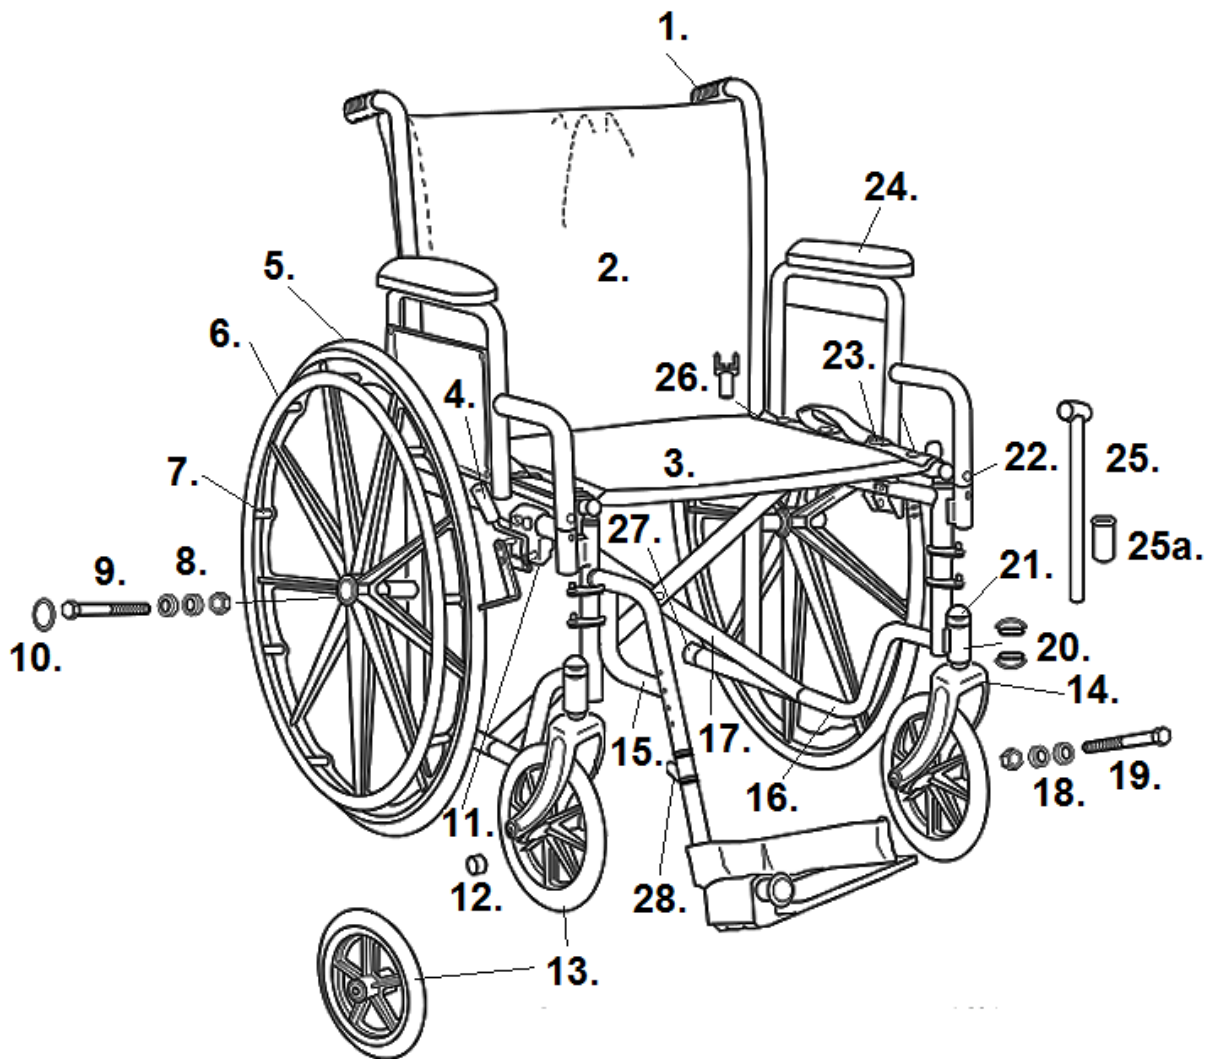

SILVER SPORT 1 (1Y, 3J & 5D SERIAL #)

- | | |
|---|---|
| 1. Hand Grip- WB 8036 | 16. Side Frame Left- STDS3J45L1
Side Frame Right- STDS3J45R1 |
| 2. Back Uphol. 18" 1Y & 3J Serial #- STDS3J4508
Back Upholstery 18" 5D Serial #- STDS5D4508 | 17. Cross Frame 18"- STDS3J45X8 |
| 3. Seat Uphol. 18" 1Y & 3J Serial #- STDS3J2418
Seat Upholstery 18" 5D Serial #- STDS3J2418 | 18. Caster Bearing (8 mm)- STDS1011 |
| 4. Wheel Lock Tip- STDS8M4603 | 19. Caster Axle Bolt- STDS3J2431 |
| 5. Rear Wheel- STDS3J2424 | 20. Fork Stem Bearing (12.5 mm)- STDS8M4601
Fork Stem Bearing Flanged (13 mm)- STDS3J2401 |
| 6. Hand Rim- STDS3J2400 | 21. Fork Stem Cap- STDS8M4651 |
| 7. Hand Rim Hardware (9 ea)- STDS004609-9 | 22. Arm Release Button- STDS3J4503 |
| 8. Rear Wheel Bearing (11 mm)- STDS3J2413 | 23. Upholstery Hardware Back/Seat (8 ea)- STDS2015 |
| 9. Rear Axle Bolt Detachable Arms- STDS3J4626
Rear Axle Bolt Fixed Arms- STDS3J4625 | 24. Desk Arm Pad- STDS8M4651
Full Arm Pad- STDS8M4651 |
| 10. Hub Cap- STDS3J2421 | Desk Arm Left- STDS8M4651
Desk Arm Right- STDS8M4651 |
| 11. Wheel Lock Fixed Arms Left- STDS8M241L
Wheel Lock Fixed Arms Right- STDS8M241R
Wheel Lock Detachable Arms Lf- STDS8M462L
Wheel Lock Detachable Arms Rt- STDS8M462R | Full Arm Left- STDS8M4651
Full Arm Right- STDS8M4651 |
| 12. Axle Cap- STDS001000 | 25. Slide Tube & Bushing- STDS3J4601 |
| 13. Caster 8 Spoke- STDS3J2432
Caster 5 Spoke- STDS3J3900 | 25a. Bushing- STDS002601 |
| 14. Fork- STDS3J4533 | 26. Seat Rail Guide Detachable Arms- STDS1070
Seat Rail Guide Fixed Arms Front- STDS004602
Seat Rail Guide Rear- STDS1070 |
| 15. Footrest (pr)- STDS3J24SF
Elevating Leg Rest (pr)- LK3JELR | 27. Tipping Sleeve- STDS3J2422 |
| | 28. Footrest Adj. Lever- STDS3J4502 |