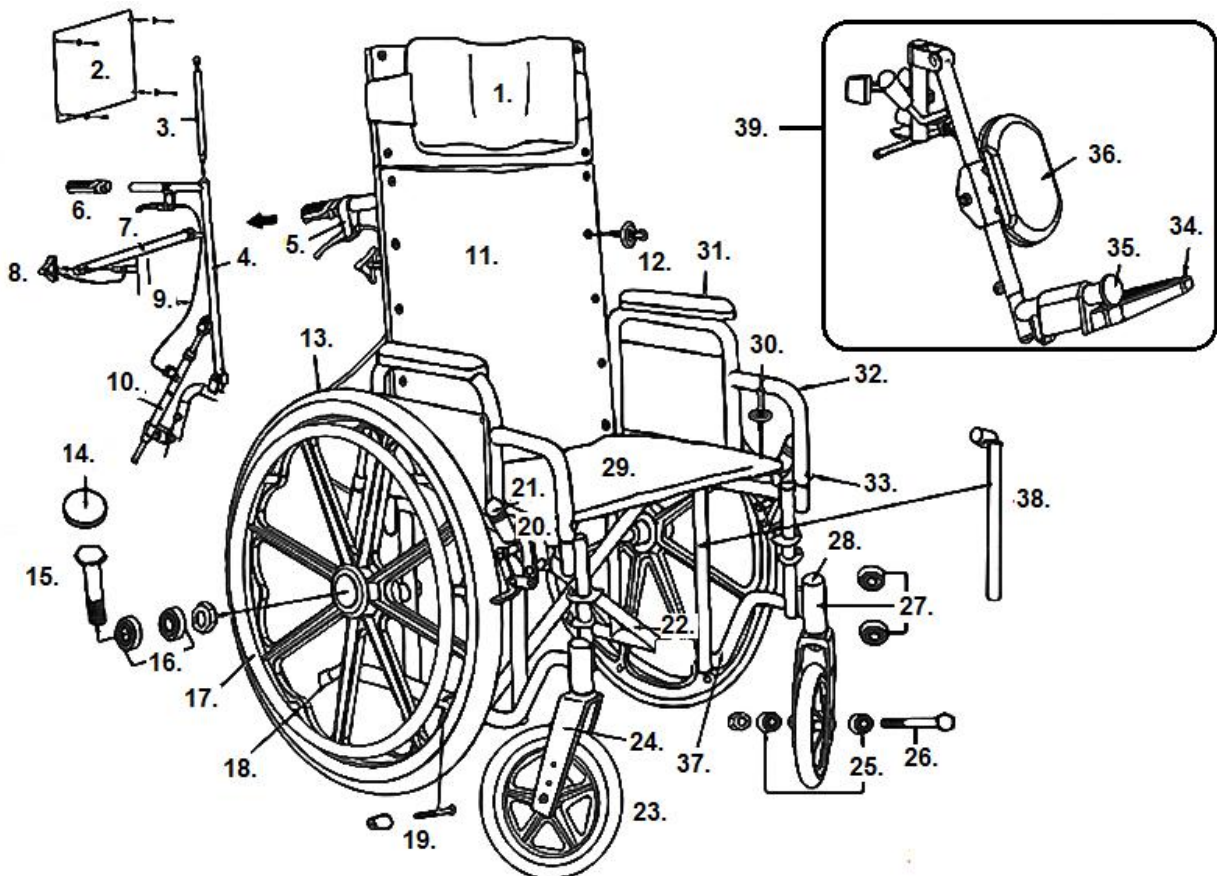

SENTRA RECLINER

- | | |
|---|--|
| <p>1. Headrest Pillow 14" to 20"- STDS2010
Headrest Pillow 22"- STDS2010-22</p> <p>2. Headrest Assembly 14" *- STDS2A2914
Headrest Assembly 16" *- STDS2012
Headrest Assembly 18" *- STDS2011
Headrest Assembly 20" *- STDS2A2920
Headrest Assembly 22" *- STDS2A2922
Headrest Uphol. Only 14"- STDS2A2904
Headrest Uphol. Only 16"- STDS2A2906
Headrest Uphol. Only 18"- STDS2A2908
Headrest Uphol. Only 20"- STDS2A2910
Headrest Uphol. Only 22"- STDS2A2912</p> <p>3. Headrest Post- STDS2550</p> <p>4. Backrest Cane- STDS905</p> <p>5. Recline Release Lever Left **- STDS4041
Recline Release Lever Right **- STDS4040</p> <p>6. Hand Grip- STDS871</p> <p>7. Spreader Bar 14"- STDS2A2924
Spreader Bar 16"- STDS4S4809
Spreader Bar 18"- STDS4S4810
Spreader Bar 20"- STDS4S4811
Spreader Bar 22"- STDS2A2932</p> <p>8. Knob- STDS900K</p> <p>9. Cable- STDS3006</p> <p>10. Reclining Piston Left- STDS4014L
Reclining Piston Right- STDS4014R</p> <p>11. Back Upholstery 14"- STDS2A2944
Back Upholstery 16"- STDS2295BLK
Back Upholstery 18"- STDS2035BLK
Back Upholstery 20"- STDS2327BLK
Back Upholstery 22"- STDS2A2923</p> <p>12. Back Upholstery Hardware (8 ea)- STDS5D5504</p> <p>13. Rear Wheel/Black Hand Rim- STDS1006
Rear Wheel/Chrome Hand Rim- STDS1000
Rear Wheel/Aluminum Hand Rim- STDS1001
Rear Wheel 22" Recliner- STDS1000HD</p> <p>14. Hub Cap- STDS1000C</p> <p>15. Rear Axle- STDS1005-1
Rear Axle 22" Recliner- STDS1052</p> <p>16. Rear Wheel Bearing- STDS1012
Rear Wheel Bearing 22" Recliner- STDS1012HD</p> <p>17. Chrome Hand Rim- STDS004010
Aluminum Hand Rim- STDS004011
Black Hand Rim- STDS004012</p> <p>18. Anti-Tippers(pr)- STDS818</p> <p>19. Hdwr. Hand Rim with Rivnuts (8ea)- STDS1073
Hdwr. Hand Rim w/o Rivnuts (ea)- STDS000021</p> | <p>20. Wheel Lock Left- STDS4035L
Wheel Lock Right- STDS4035R</p> <p>21. Wheel Lock Tip- STDS4011</p> <p>22. Cross Frame Bolt (14" to 20")- STDS001061</p> <p>23. Caster 8" (14" to 20")- STDS1002
Caster 6" (14" to 20")- STDS1074
Caster 8" (22")- STDS1075</p> <p>24. Fork (14" to 20")- STDS3003
Fork (22")- STDS3045-2
Fork 6" Caster- STDS3045-2</p> <p>25. Caster Bearing (6" & 8")- STDS1011</p> <p>26. Caster Axle (14" to 20")- STDS1002-1
Caster Axle (22")- STDS1014</p> <p>27. Fork Stem Bearing (14" to 20")- STDS1060
Fork Stem Bearing (22")- STDS8M4601</p> <p>28. Dust Cap- STDS1051</p> <p>29. Seat Upholstery 14"- STDS2A2934
Seat Upholstery 16"- STDS2324BLK
Seat Upholstery 18"- STDS2036BLK
Seat Upholstery 20"- STDS2047BLK
Seat Upholstery 22"- STDS2A2942</p> <p>30. Seat Upholstery Hardware (8 ea)- STDS1072-8</p> <p>31. Desk Arm Pad- STDS4011
Full Arm Pad- STDS4012</p> <p>32. Arm Rest Assembly Desk Left- STDS4013L
Arm Rest Assembly Desk Right- STDS4013R
Adj. Ht. Arm Rest Assy. Desk Left- STDS4014L
Adj. Ht. Arm Rest Assy. Desk Rt.- STDS4014R
Arm Rest Assembly Full Left- STDS4015L
Arm Rest Assembly Full Right- STDS4015R
Adj. Ht. Arm Rest Assy. Full Left- STDS4016L
Adj. Ht. Arm Rest Assy. Full Rt.- STDS4016R</p> <p>33. Arm Release Button- STDS4017</p> <p>34. Foot Plate (14")- STDS003441
Foot Plate (16" to 22")- STDS00004A</p> <p>35. Footrest Bumper- STDS1026</p> <p>36. Calf Pad (14")- STDS2A3442
Calf Pad (16" to 22")- STDS4Q2007BLK</p> <p>37. Side Frame Left (14" to 20") - STDS2A291L
Side Frame Right (14" to 20") - STDS2A291R
Side Frame Left (22") - STDS2A292L
Side Frame Right (22") - STDS2A292R</p> <p>38. Slide Tube- STDS2A2953</p> <p>39. Elevating Leg Rest (14")- JLELR-TF
Elevating Leg Rest (16" to 22")- STDELRTF</p> |
|---|--|