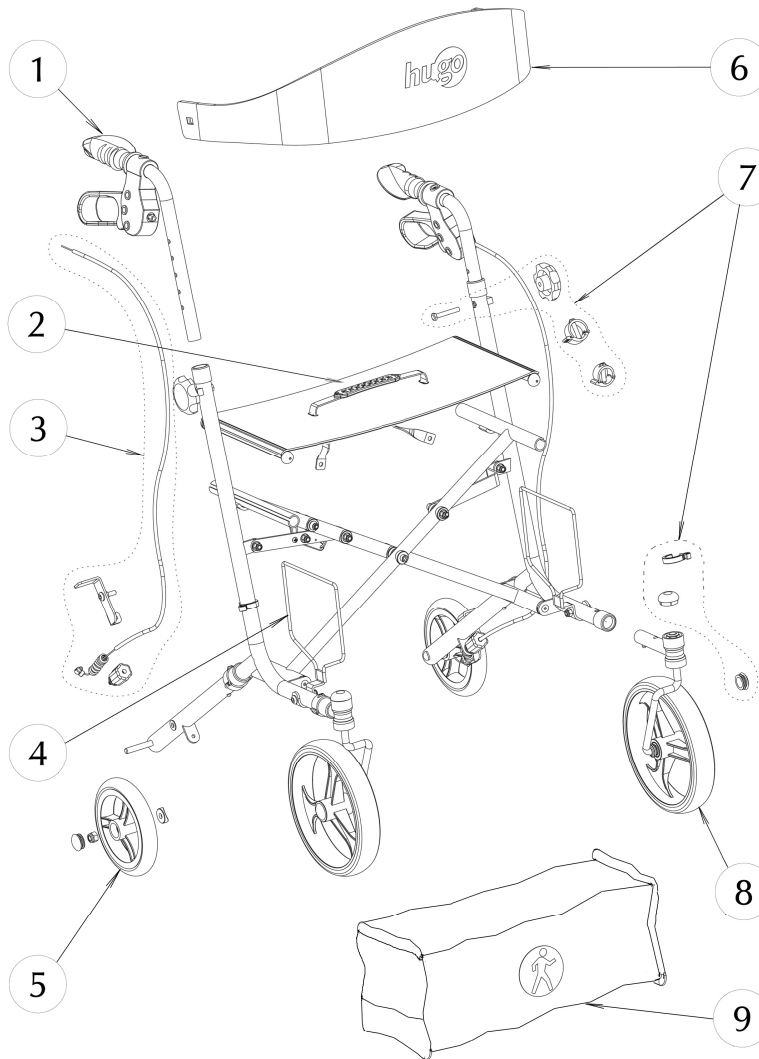

**700-979**

**Hugo® Sidekick™ Side-Folding Rolling Walker with a Seat Blueberry**

Item #	AMG Part #	Item Description	Qty total	Qty sold
1.	<b>C23-00016</b>	Handle Bars with Brake Handle Assy (Handle Bar, Brake Handle with Housing & Hardware, Left / Right Ortho-handle Grip & End Plug) - L & R	1 PR	1 PR
2.	<b>C23-00017</b>	Vinyl Seat 18" x 9" and Seat Strap with Hardware (2 steel bars & 4 Cap Screws)	1 ST	1 ST
3.	<b>C23-00018</b>	Brake Cable and Pad Assy (Cable, Sleeve, Brake Pad L&R, Cable Adjustment Mechanism, Spring with Spring Sleeve, Cable Stopper with Set Screw & Fishtail Stopper) – L & R	1 PR	1 PR
4.	<b>C23-00019</b>	Mounting Brackets with Hardware - L & R	1 PR	1 PR
5.	<b>C23-00020</b>	6" Rear Wheel (3 Spokes) with Hardware (Curved Washer & Locknut M8) – 2 ea / set	1 ST	1 ST
6.	<b>C23-00021</b>	Backrest for Sidekick	1 EA	1 EA
7.	<b>C23-00022</b>	Set of 2 E-Clips dia=22mm, 2 E-Clips Dia=19mm, 2 Tightening Knobs & 2 Hex Bolts M6x32mm, 2 Cable Clips, 4 Wheel Caps & 2 Fork Caps	1 ST	1 ST
8.	<b>C23-00023</b>	Front Leg (Blueberry) with Fork, Wheel and Hardware – L & R	1 PR	1 PR
9.	<b>C23-00025</b>	Hugo-Sidekick under Seat Soft Bag, Black	1 EA	1 EA