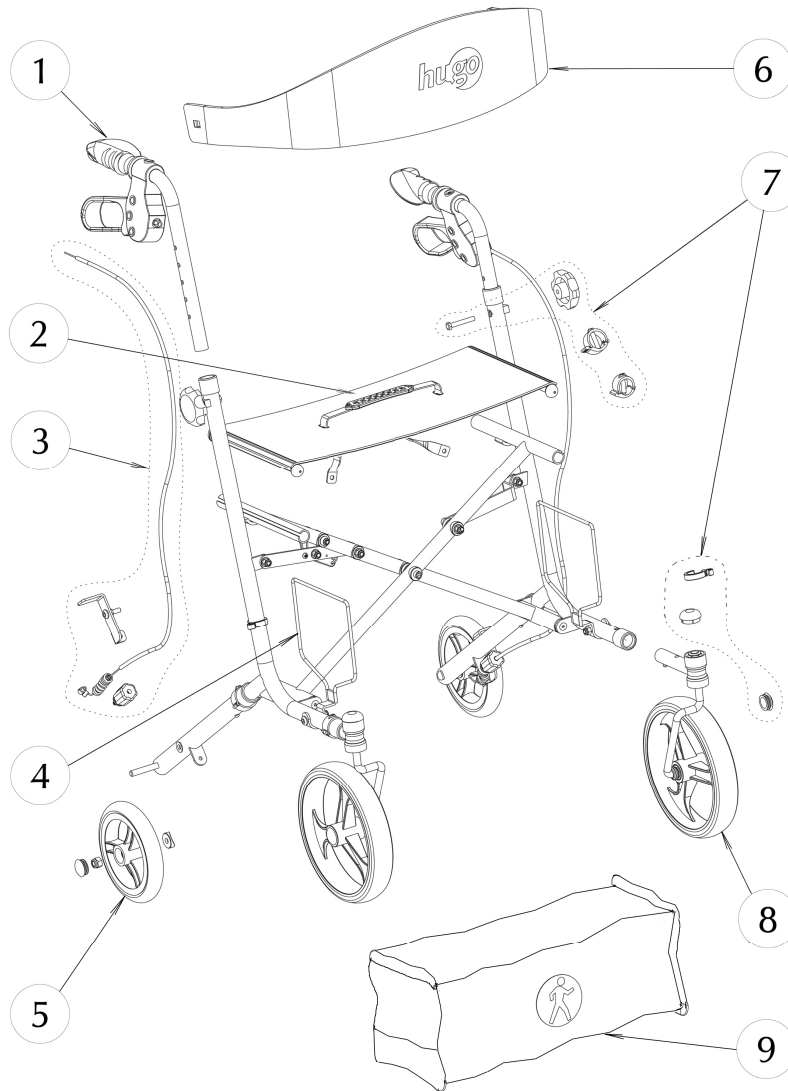

700-983 Hugo® Sidekick™ Side-Folding Rolling Walker with a Seat Tangerine

Item #	AMG Part #	Item Description	Qty total	Qty sold
1.	C23-00016	Handle Bars with Brake Handle Assy (Handle Bar, Brake Handle with Housing & Hardware, Left / Right Ortho-handle Grip & End Plug) - L & R	1 PR	1 PR
2.	C23-00017	Vinyl Seat 18" x 9" and Seat Strap with Hardware (2 steel bars & 4 Cap Screws)	1 ST	1 ST
3.	C23-00018	Brake Cable and Pad Assy (Cable, Sleeve, Brake Pad L&R, Cable Adjustment Mechanism, Spring with Spring Sleeve, Cable Stopper with Set Screw & Fishtail Stopper) – L & R	1 PR	1 PR
4.	C23-00019	Mounting Brackets with Hardware - L & R	1 PR	1 PR
5.	C23-00020	6" Rear Wheel (3 Spokes) with Hardware (Curved Washer & Locknut M8) – 2 ea / set	1 ST	1 ST
6.	C23-00021	Backrest for Sidekick	1 EA	1 EA
7.	C23-00022	Set of 2 E-Clips dia=22mm, 2 E-Clips Dia=19mm, 2 Tightening Knobs & 2 Hex Bolts M6x32mm, 2 Cable Clips, 4 Wheel Caps & 2 Fork Caps	1 ST	1 ST
8.	C23-00024	Front Leg (Tangerine) with Fork, Wheel and Hardware – L & R	1 PR	1 PR
9.	C23-00025	Hugo-Sidekick under Seat Soft Bag, Black	1 EA	1 EA