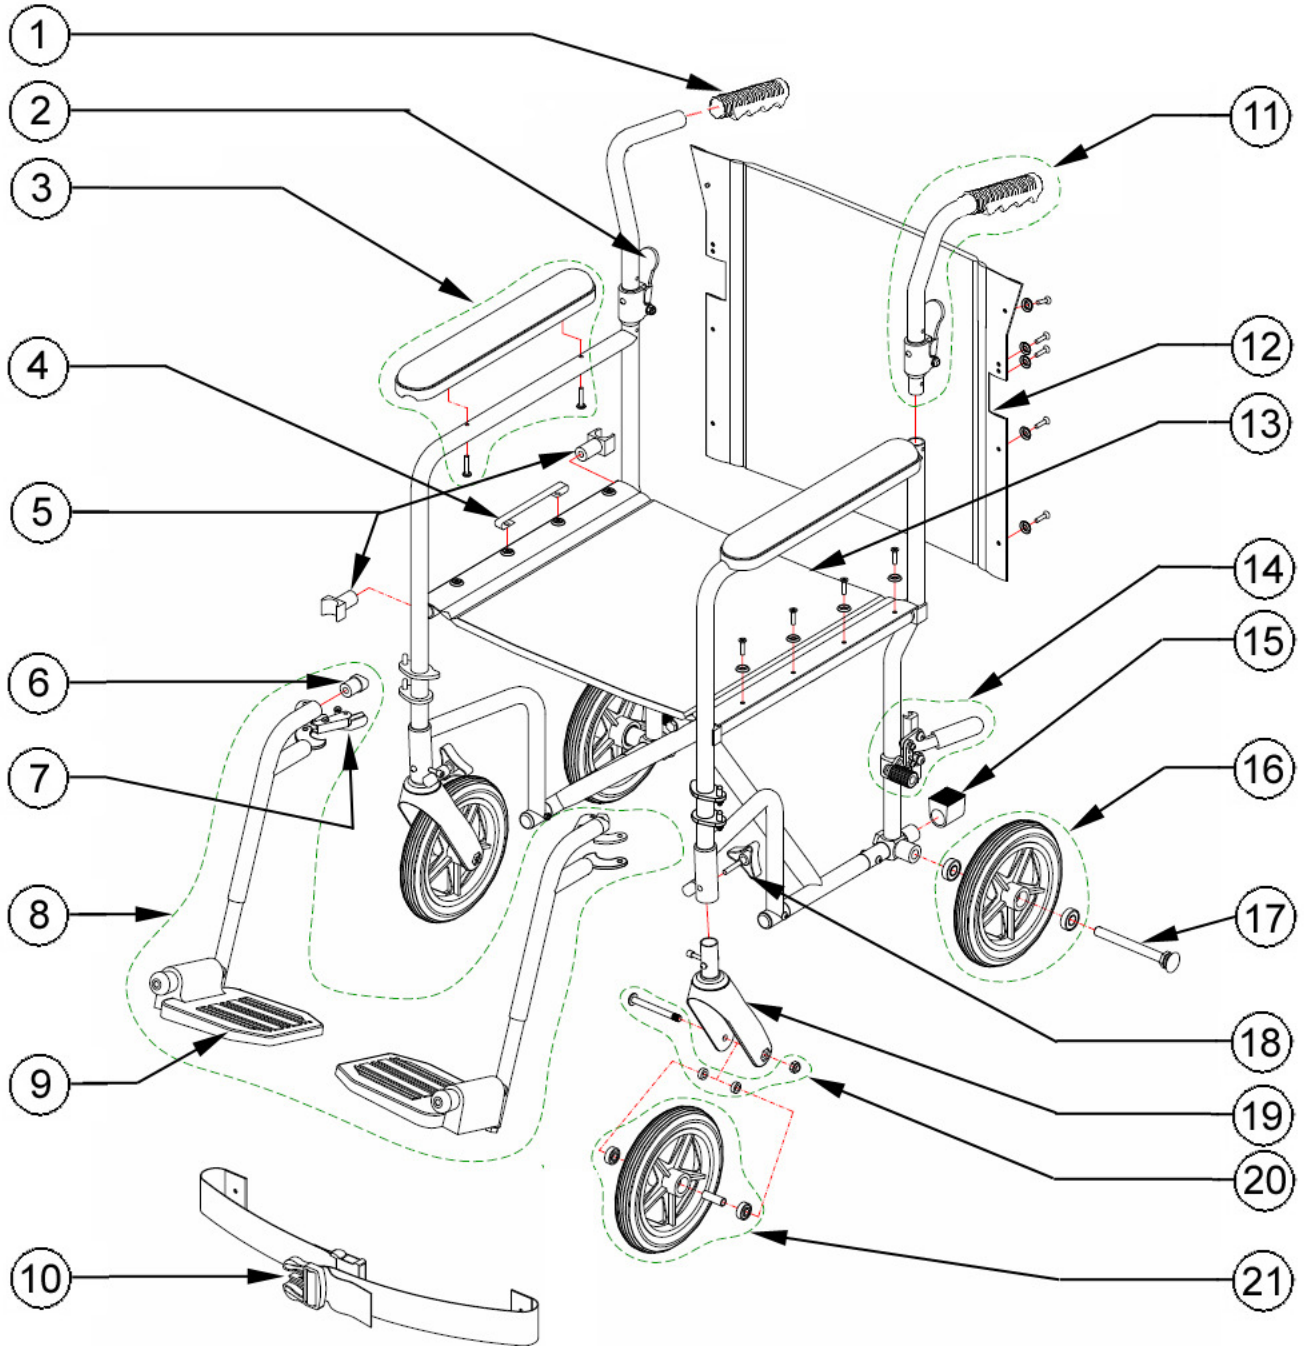

### 700-869 (MIDNIGHT-BLUE) HUGO TRANSPORT CHAIR 19" WIDE

**700-869 (MIDNIGHT-BLUE)  
HUGO TRANSPORT CHAIR 19" WIDE**

Item #	AMG Part #	Item Description	Qty Per Unit	Sold by	UOM
1.	<b>A07-401</b>	Hand Grip, Black (2 ea/set)	1	1	ST
2.	<b>A07-421</b>	Release Lever to Fold Handle, Black (2 ea/set)	1	1	ST
3.	<b>B07-251</b>	Full Armrest, Black Nylon with Hardware (2 Arm Pads 360x57mm, 4 Round Philips Screws M5x25mm)	1	1	ST
4.	<b>A07-601</b>	Seat Strap, Black Nylon (2 ea /set)	1	1	ST
5.	<b>A07-411</b>	Seat Guide (Front & Back), Black (4 ea/set)	1	1	ST
6.	<b>A07-431</b>	Bumper for Footrest, Black (2 ea/set)	1	1	ST
7.	<b>B07-391</b>	Release Handle Mechanism with Hardware, Left & Right (2 Long Handle L+ R, 4 Philips Bolts: 2 M5x20mm + 2 M5x25mm, 2 Hex Locknuts M5, 6 Spacers: 2 Long + 2 Short + 2 Special and 2 Springs)	1	1	PR
8.	<b>B02-351</b>	Detachable Swing-Away Footrests, Blue	1	1	PR
9.	<b>A07-451</b>	Foot Plate, Black (2 ea/set)	1	1	ST
10.	<b>700-864</b>	Safety Belt, Black	1	1	EA
11.	<b>B07-303</b>	Folding Blue Handles (Left & Right Blue Handle Bar, Hand Grips & Folding Mechanism)	1	1	PR
12.	<b>B07-402</b>	Hugo Logo Back Upholstery 19"x16", Black Nylon, with Hardware (2 Supporting Plates 13x195mm, 10 Self-threading Screws M5x17mm & 10 Black Saddle Washers)	1	1	EA
13.	<b>B02-431</b>	Seat Upholstery 19"x15.5", Black Nylon, with Hardware	1	1	EA
14.	<b>B02-211</b>	Wheel Lock Assembly for Transport Chair, Left & Right	1	1	PR
15.	<b>A07-435</b>	Plug for Rear Frame, Black	1	1	ST
16.	<b>B07-126</b>	8" Solid Rear Wheel Assembly, Black (Black Tire Wheel with 8 Spokes, 2 Bearings 6001Z & Bushing)	2	1	EA
17.	<b>B07-861</b>	Quick-Release Bolt System for Wheel	2	1	EA
18.	<b>B07-831</b>	Front Fork Secure Knob (Triangular Knob, Hex Bolt M6x35mm & Curved Washer)	2	1	ST
19.	<b>B07-151</b>	Front Fork Assembly (Plastic Fork with 2 Holes, 2 Bearings 6001, Bushing, Locknut M12, Plastic Cover, Stem M12, Push-Buttons)	2	1	EA
20.	<b>B07-851</b>	Hardware for 8" Front Wheel (Hex Socket Bolt M8x78mm, 2 Spacers & Hex Locknut M8)	2	1	ST
21.	<b>B07-101</b>	8" Solid Front Wheel Assembly, Black (Black Tire Wheel with 8 Spokes, 2 Bearings 608 & Bushing)	2	1	EA