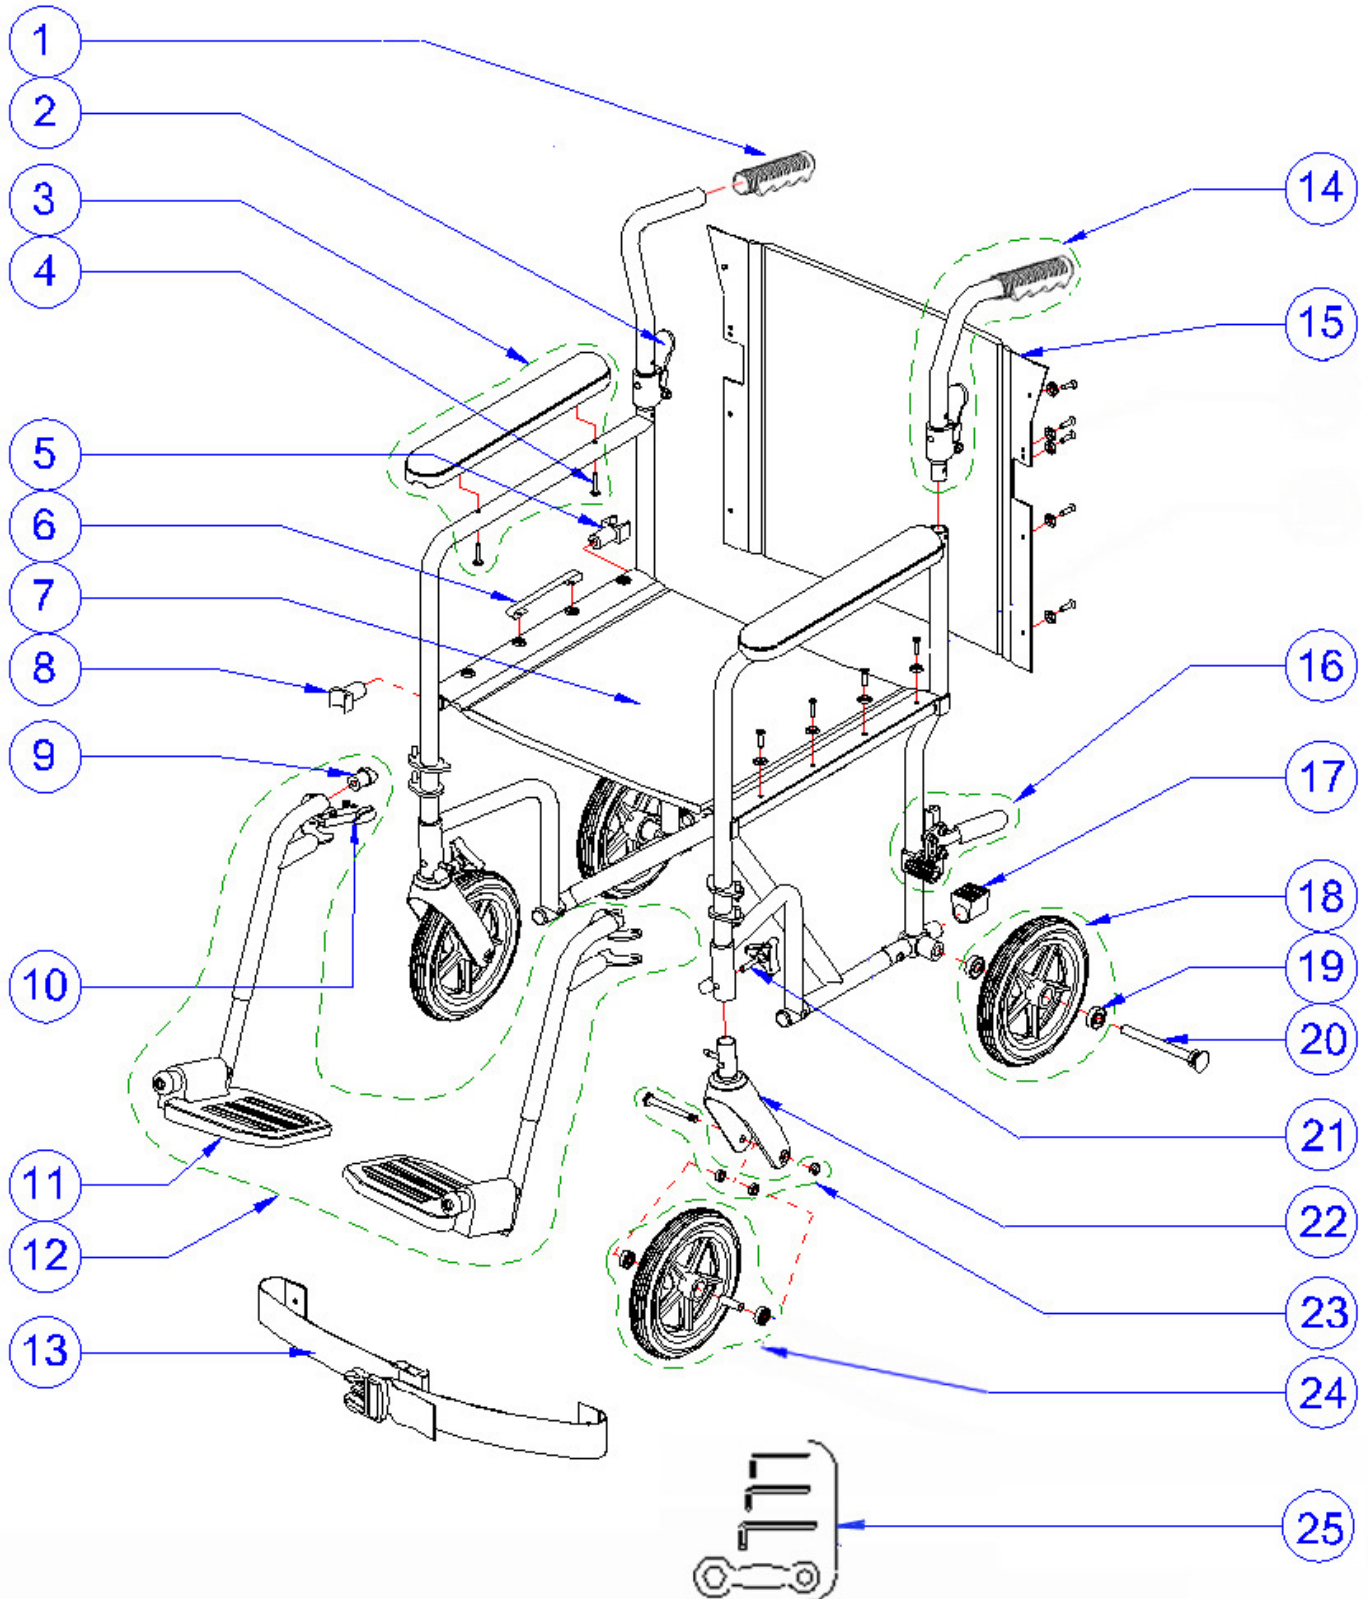

**700-869 (MIDNIGHT-BLUE)
HUGO ULTRA-LIGHT WEIGHT, KD TRANSPORT CHAIR 19" WIDE**

**700-869 (MIDNIGHT-BLUE)
HUGO ULTRA-LIGHT WEIGHT, KD TRANSPORT CHAIR 19" WIDE**

Item #	AMG Part #	Item Description	Qty Per Unit	Sold by	UOM
1.	A02-401	Ortho-Hand Grip, Black (L&R)	1	1	PR
2.	A02-411	Release Lever to Fold Handle, Black (2 ea/set)	1	1	ST
3.	A02-461	Full Arm Pad, Black Nylon	1	1	PR
4.	A02-122	Hex Socket Screw (M5x30mm) – 4 ea/set	1	1	ST
5.	A02-485	Rear Seat Guide, Black Plastic	2	1	EA
6.	A02-476	Seat Strap, Black Nylon (2 ea /set)	1	1	ST
7.	B02-431	Hugo Seat Upholstery 19"x15.5", Black Nylon, with Hardware (8 Hex Screws & 8 Washers)	1	1	EA
8.	A02-484	Front Seat Guide, Black Plastic	2	1	EA
9.	A02-430	Bumper for Footrest, Black	2	1	EA
10.	B02-341	Release Mechanism for Footrest (Handle, 2 Bolts, 2 Hex Nuts & Spring), Left & Right	1	1	PR
11.	A02-458	Foot Plate, Black	2	1	EA
12.	B02-351	Swing-Away Footrests, Midnight-Blue, Left & Right	1	1	PR
13.	700-864	Safety Belt for Transport Chair	1	1	EA
14.	B02-081	Folding Handle Bar with Release Mechanism, Midnight-Blue (L&R)	1	1	PR
15.	B02-465	Hugo Back Upholstery 19"x17.5", Black Nylon, with Hardware (10 Self-threading Screws M5x17mm & 10 Black Saddle Washers)	1	1	EA
16.	B02-211	Wheel Lock Assembly for Light Transport Chair (L&R)	1	1	PR
17.	A02-421	Step Tube Plug, Black	2	1	EA
18.	B02-112	8"x1 1/4" PU Rear Wheel, Black (Black Tire Wheel with 5 Spokes, 2 Bearings 608Z & 1 Bushing)	2	1	EA
19.	A02-301	608 Bearing (ø22xø8x8mm)	8	1	EA
20.	B02-838	Quick-Release Bolt System for Wheel	2	1	EA
21.	A02-041	Front Fork Secure Triangular Knob (Hex Bolt M6x35mm)	2	1	EA
22.	B02-147	Plastic Fork Assembly for 8" Wheel (Plastic Fork with 2 Holes, 2 Bearings 6001, Bushing, Locknut M12, Plastic Cover, Stem M12, Push-Buttons)	2	1	EA
23.	B02-837	Hardware for 8" Front Wheel (Hex Socket Bolt M8x75mm, 2 Spacers & Locknut M8)	2	1	ST
24.	B02-111	8" Solid Front Wheel Assembly, Black (Black Tire Wheel with 5 Spokes, 2 Bearings 608 & Bushing)	2	1	EA
25.	A02-703	Tool Package (4, 5 & 6 mm Allen Keys and Wrench for 13 & 19 mm)	1	1	ST