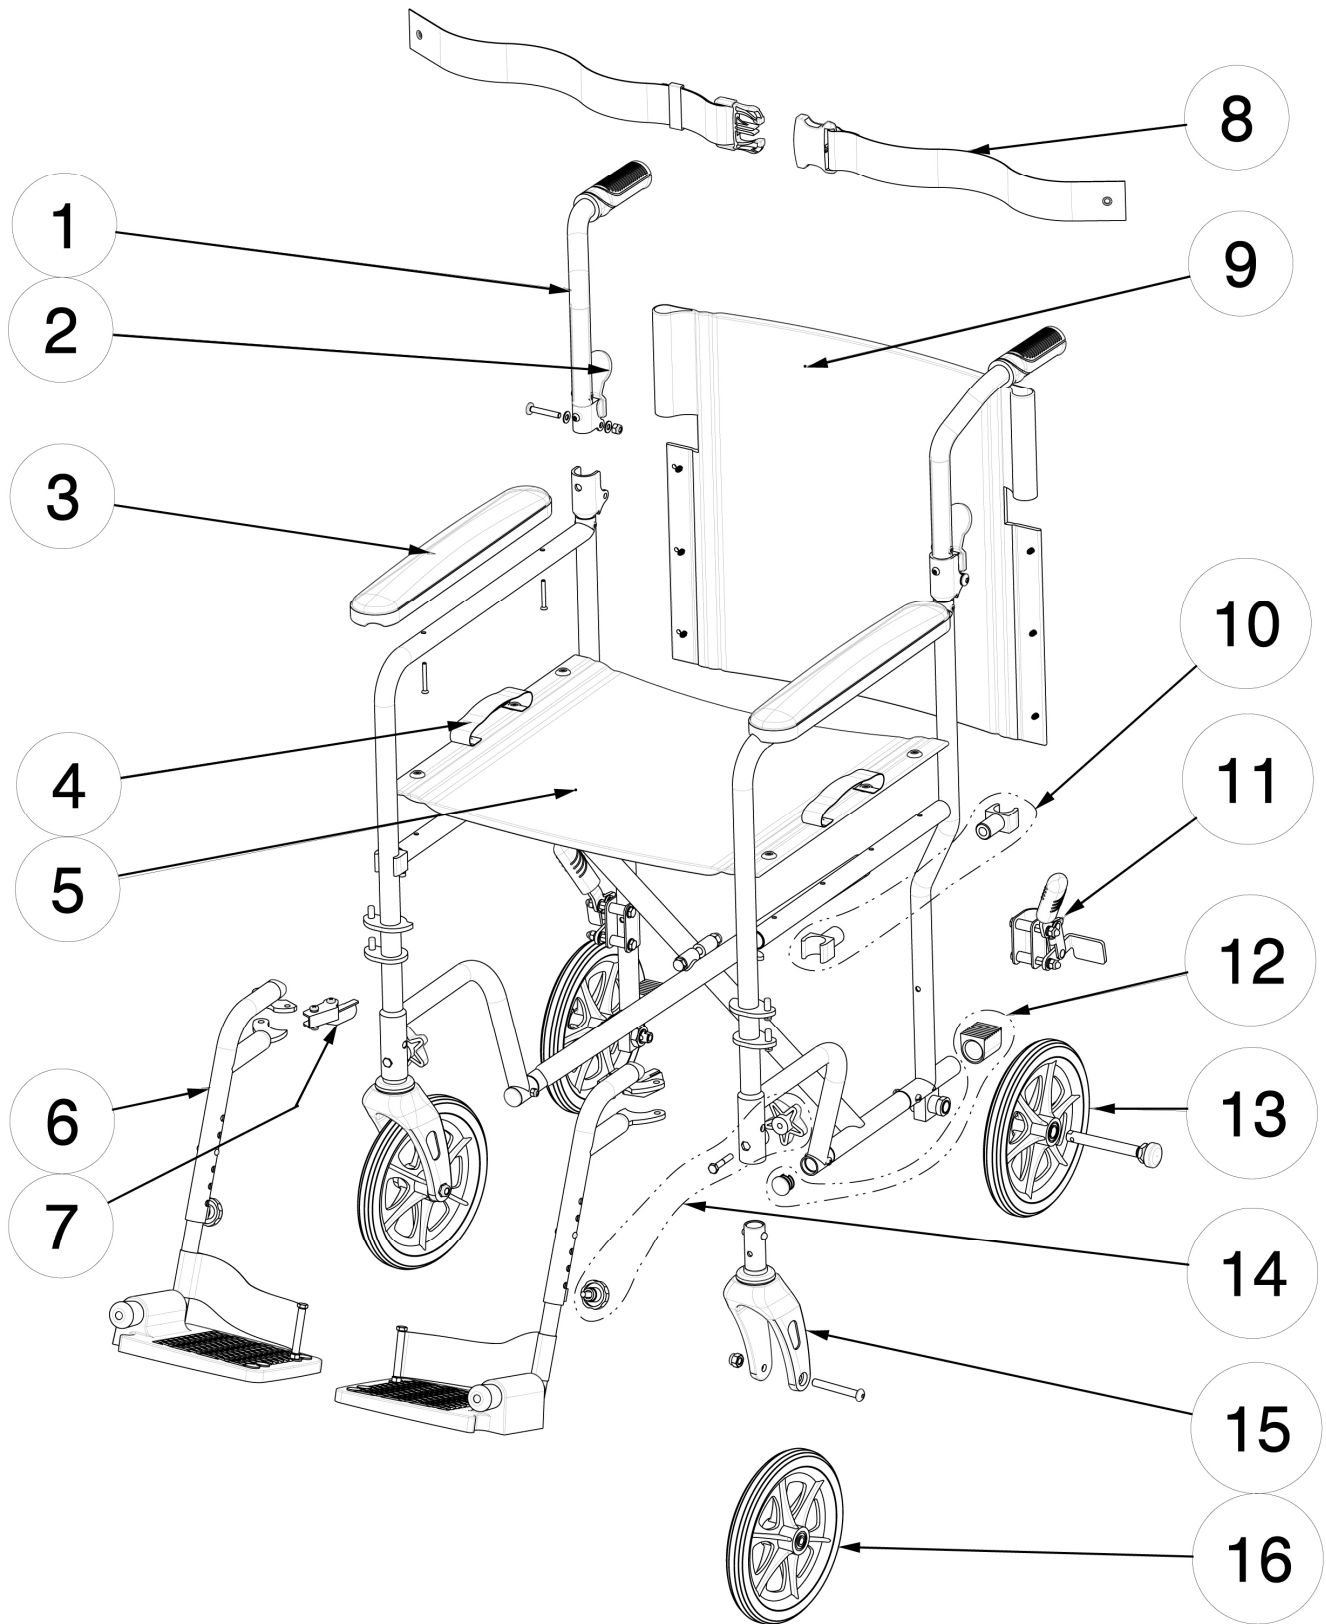

**700-869 (MIDNIGHT-BLUE)  
HUGO TRANSPORT CHAIR 19" WIDE**

**700-869 (MIDNIGHT-BLUE)  
HUGO TRANSPORT CHAIR 19" WIDE**

Item #	AMG Part #	Item Description	Qty Per Unit	Sold by	UOM
1.	C48-00076	Blue Folding Handle & Quick Fold Mechanism - L & R	1	1	PR
2.	C48-00077	Handle Release Lever, Black - 2 ea / set	1	1	ST
3.	C48-00078	Full Black Nylon Arm Pad & Hardware – 2 ea / set	1	1	ST
4.	C48-00061	Seat Strap - 2 ea /set	1	1	ST
5.	C48-00079	Black Nylon Seat Upholstery 19"x15.5" & Hardware	1	1	EA
6.	C48-00081	Blue Swing-Away Footrest - L & R	1	1	PR
7.	C48-00082	Black Footrest Release Mechanism - L & R	1	1	PR
8.	C48-00066	Safety Belt, Black	1	1	EA
9.	C48-00084	Hugo Black Nylon Back Upholstery 19"x16" & Hardware	1	1	EA
10.	C48-00069	2 Front & 2 Rear Black Seat Guides	1	1	ST
11.	C48-00070	Wheel Lock Assembly - L & R	1	1	PR
12.	C48-00087	2 Front + 2 Rear End Plugs	1	1	ST
13.	C48-00085	8" Black Rear 6 Spokes Wheel & Hardware	2	1	EA
14.	C48-00086	Set of Knobs & Hardware – 6 ea / set	1	1	ST
15.	C48-00088	Front Fork & Hardware	2	1	EA
16.	C48-00089	8" Black Front 6 Spokes Wheel & Hardware	2	1	EA