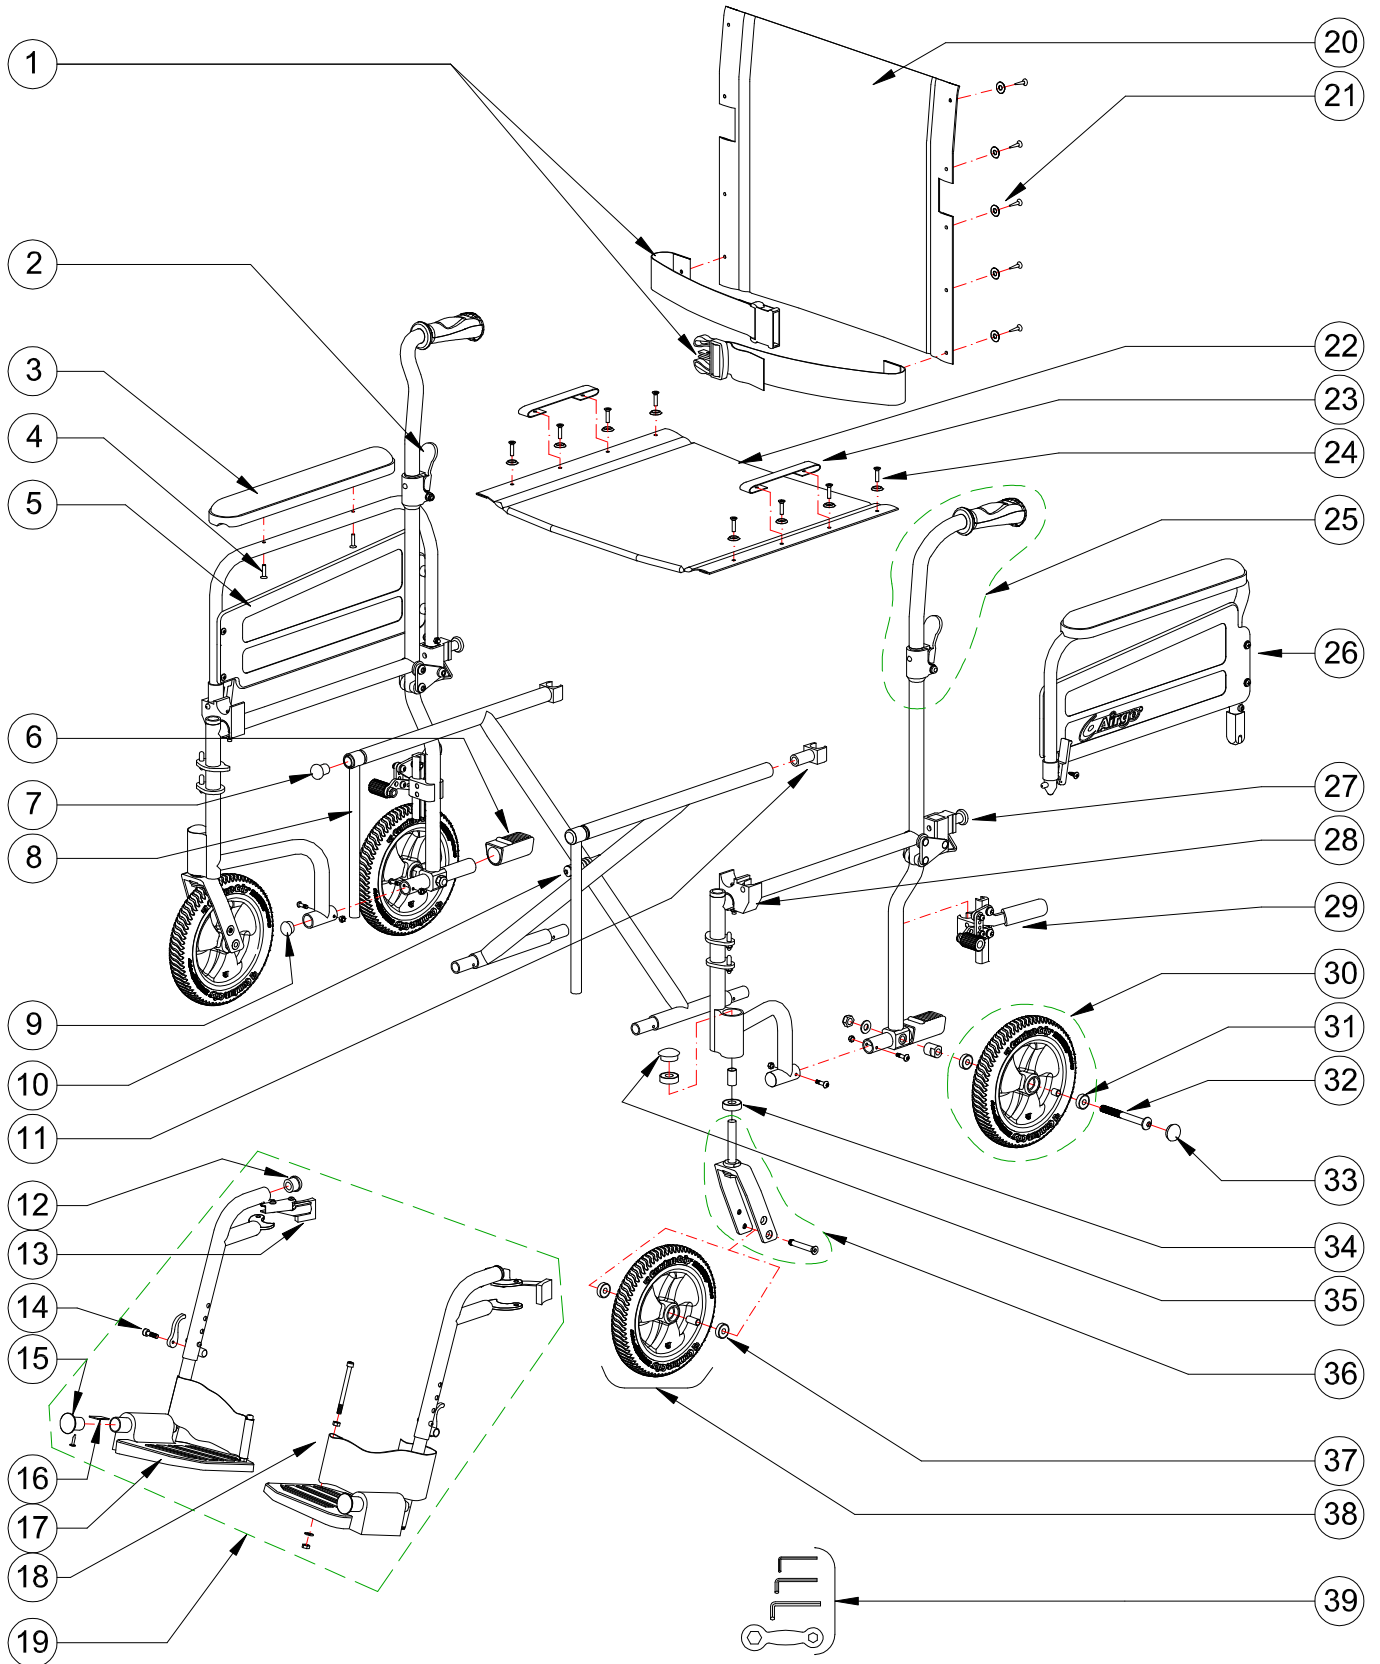

700-841 AIRGO COMFORT-PLUS LIGHT WEIGHT TRANSPORT CHAIR 17" WIDE, BLACK

700-841**AIRGO COMFORT-PLUS LIGHT WEIGHT TRANSPORT CHAIR 17" WIDE, BLACK**

Item #	AMG Part #	Item Description	Qty Per	Sold by	UOM
1.	700-864	Safety Belt for Transport Chair	1	1	EA
2.	A02-411	Release Lever to Fold Handle, Black	2	1	EA
3.	A02-461N	Full Arm Pad, Black Nylon	1	1	PR
4.	A02-122	Hex Socket Screw (M5x30mm) – 4 ea/set	1	1	ST
5.	B02-282	Full Panel, Black Composite, & Hardware (4 Self-Threading Screws) L&R	1	1	PR
6.	A02-421	Step Tube Plug, Black	2	1	EA
7.	C48-00030	End Plug, Black Plastic (dia=23.4 /14.6mm x 15.2mm) - 2 ea / set	1	1	ST
8.	A02-658	Sliding Tube Attachment, Chrome Plated	2	1	EA
9.	A02-422	Plug for Frame, Black	2	1	EA
10.	B02-823	Hardware for Crossbar Pivot (Hex Bolt M8x75, Spring, Spring Sleeve &	1	1	ST
11.	A02-485	Rear Seat Guide, Black Plastic	2	1	EA
12.	A02-430	Bumper for Footrest, Black Rubber	2	1	EA
13.	B02-340 B	Release Handle Mechanism Assembly (Long Handle, 2 Hex Bolts, 2 Hex Nuts & Spring), Left & Right - Black	1	1	PR
14.	B02-492	Tightening Lever for Footrest (Lever & Hex Socket Bolt M6x18mm)	2	1	ST
15.	B02-344	Footplate Plug with Self-threading Screw	2	1	ST
16.	A02-261	Footplate Leaf Spring, Stainless Steel	2	1	EA
17.	A02-458	Footplate, Composite	2	1	EA
18.	B02-491	Heel Loop with Hardware (Heel Loop, Hex Socket Bolt M6x70mm, Nut, Flat Washer & Lock Nut)	2	1	ST
19.	B02-302	Swing-Away Footrests, Tool-Free Height Adjustable (Aluminum Frame with Composite Footplate & Heel Loops), Left & Right	1	1	PR
20.	B02-458	Back Upholstery 17"x17", Black Nylon, with Hardware (10 Self-threading Screws & 10 Washers)	1	1	EA
21.	B02-814	Hardware for Back Upholstery (Socket Self-threading Screw & Washer)	10	1	ST
22.	B02-408	Seat Upholstery 17"x16", Black Nylon, with Hardware (8 Hex Screws	1	1	EA
23.	A02-476	Seat Strap	1	1	PR
24.	B02-819	Hardware for Seat Upholstery (Hex Socket Screw M5x18mm & Washer)	8	1	ST
25.	B02-298	Airgo Handle Assembly with Quick Folding Mechanism (Aluminum Tube, Grey Airgo Handle Grip & Folding Mechanism), L&R	1	1	PR
26.	B02-255	Flip-Back, Fixed Height, Detachable Full Armrest, Left&Right	1	1	PR
27.	B02-293	Armrest Detaching Mechanism & Pivoting Socket (Black Knob, Spring, Lock Pin & Pivot Socket)	2	1	ST
28.	B02-073	Seat-Arm Saddle, Black Plastic, with Hardware (Socket Bolt M5x35mm, Saddle Washer & Hex Nut) L&R	1	1	PR
29.	B02-211	Wheel Lock Assembly for Airgo Transport Chair, Left & Right	1	1	PR
30.	B02-137	8" AMG Rear Wheel (AMG Design Black PU Tire 8"x1.25" with Full Hub, 2 Bearings & Bushing)	2	1	EA
31.	A02-304	608 Bearing (ø23xø9.5x9mm)	4	1	EA
32.	B02-836	Hardware for 8" Rear Wheel for Airgo T/C (Hex Socket Bolt M3/8"x100mm, 2 Simms, Washer & Hex Nut)	2	1	ST
33.	A02-448	Hub Cap, Black, for 8" Rear Wheel	2	1	EA
34.	A02-301	6001 Bearing (ø28xø12x8mm)	4	1	EA