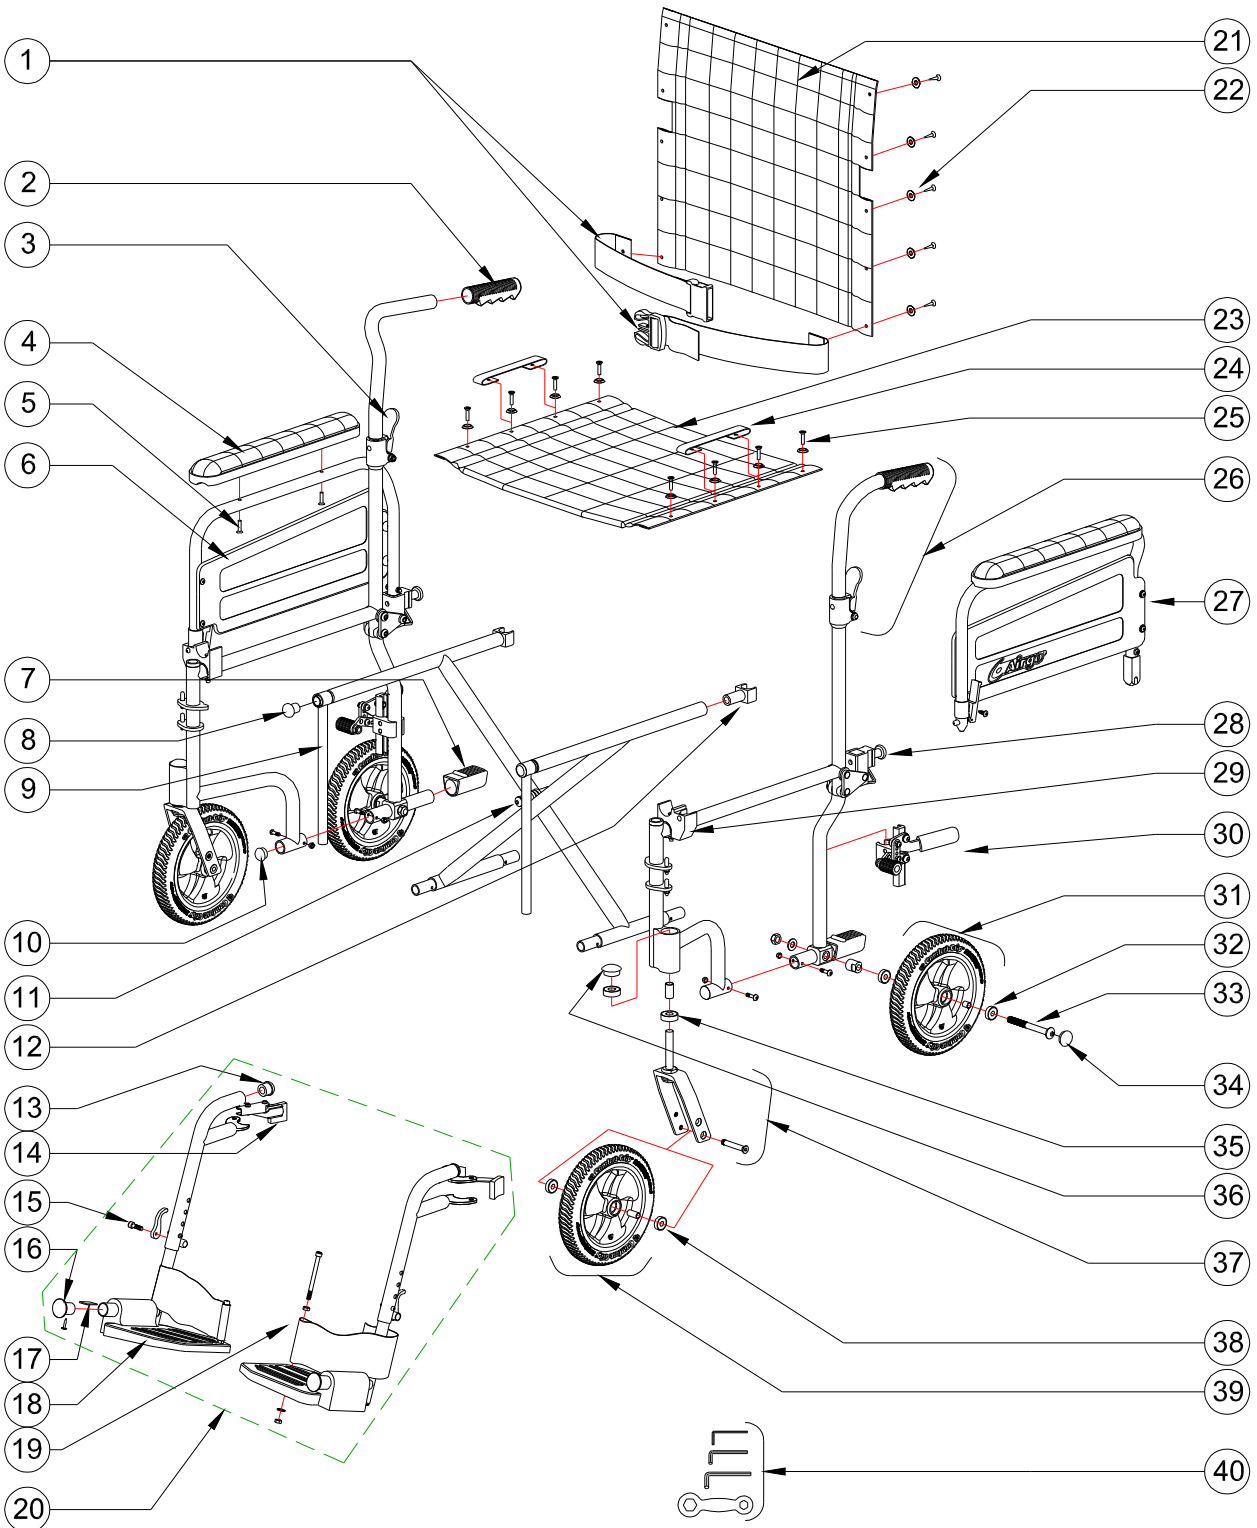

700-848 AIRGO LIGHT WEIGHT TRANSPORT CHAIR 19" WIDE, PLAID

700-848
AIRGO LIGHT WEIGHT TRANSPORT CHAIR 19" WIDE, PLAID

Item #	AMG Part #	Item Description	Qty Per Unit	Sold by	UOM
1.	700-864	Safety Belt for Transport Chair	1	1	EA
2.	A02-405	Hand Grip, Black	1	1	PR
3.	A02-411	Release Lever to Fold Handle, Black	2	1	EA
4.	A02-466	Full Arm Pad, Plaid Nylon	1	1	PR
5.	A02-122	Hex Socket Screw (M5x30mm) – 4 ea/set	1	1	ST
6.	B02-282	Full Panel, Black Composite, & Hardware (4 Self-Threading Screws) L&R	1	1	PR
7.	A02-421	Step Tube Plug, Black	2	1	EA
8.	C48-00030	End Plug, Black Plastic (dia=23.4 /14.6mm x 15.2mm) - 2 ea / set	1	1	ST
9.	A02-658	Sliding Tube Attachment, Chrome Plated	2	1	EA
10.	A02-422	Plug for Frame, Black	2	1	EA
11.	B02-823	Hardware for Crossbar Pivot (Hex Bolt M8x75, Spring, Spring Sleeve & Hex Nut)	1	1	ST
12.	A02-485	Rear Seat Guide, Black Plastic	2	1	EA
13.	A02-430	Bumper for Footrest, Black Rubber	2	1	EA
14.	B02-340B	Release Handle Mechanism Assembly (Long Handle, 2 Hex Bolts, 2 Hex Nuts & Spring), Left & Right, black	1	1	PR
15.	B02-492	Tightening Lever for Footrest (Lever & Hex Socket Bolt M6x18mm)	2	1	ST
16.	B02-344	Footplate Plug with Self-threading Screw	2	1	ST
17.	A02-261	Footplate Leaf Spring, Stainless Steel	2	1	EA
18.	A02-458	Footplate, Composite	2	1	EA
19.	B02-491	Heel Loop with Hardware (Heel Loop, Hex Socket Bolt M6x70mm, Nut, Flat Washer & Lock Nut)	2	1	ST
20.	B02-302	Swing-Away Footrests, Tool-Free Height Adjustable (Aluminum Frame with Composite Footplate & Heel Loops), Left & Right	1	1	PR
21.	B02-471	Back Upholstery 19"x17", Plaid Nylon, with Hardware (10 Self-threading Screws & 10 Washers)	1	1	EA
22.	B02-814	Hardware for Back Upholstery (Socket Self-threading Screw & Washer)	10	1	ST
23.	B02-421	Seat Upholstery 19"x16", Plaid Nylon, with Hardware (8 Hex Screws & 8 Washers)	1	1	EA
24.	A02-476	Seat Strap	1	1	PR
25.	B02-819	Hardware for Seat Upholstery (Hex Socket Screw M5x18mm & Washer)	8	1	ST
26.	B02-297	Aluminum Handle with Quick Folding Mechanism (Aluminum Handle, Handle Grip & Folding Mechanism Assembly)	1	1	PR
27.	B02-256	Flip-Back, Fixed Height, Detachable Full Armrest, plaid, Left&Right	1	1	PR
28.	B02-293	Armrest Detaching Mechanism & Pivoting Socket (Black Knob, Spring, Lock Pin & Pivot Socket)	2	1	ST
29.	B02-073	Seat-Arm Saddle, Black Plastic, with Hardware (Socket Bolt M5x35mm, Saddle Washer & Hex Nut) L&R	1	1	PR
30.	B02-211	Wheel Lock Assembly for Airgo Transport Chair, Left & Right	1	1	PR
31.	B02-137	8" AMG Rear Wheel (AMG Design Black PU Tire 8"x1.25" with Full Hub, 2 Bearings & Bushing)	2	1	EA
32.	A02-304	608 Bearing (ø23xø9.5x9mm)	4	1	EA
33.	B02-836	Hardware for 8" Rear Wheel for Airgo T/C (Hex Socket Bolt M3/8"x100mm, 2 Simms, Washer & Hex Nut)	2	1	ST
34.	A02-448	Hub Cap, Black, for 8" Rear Wheel	2	1	EA
35.	A02-301	608 Bearing (ø22xø12x8mm)	4	1	EA