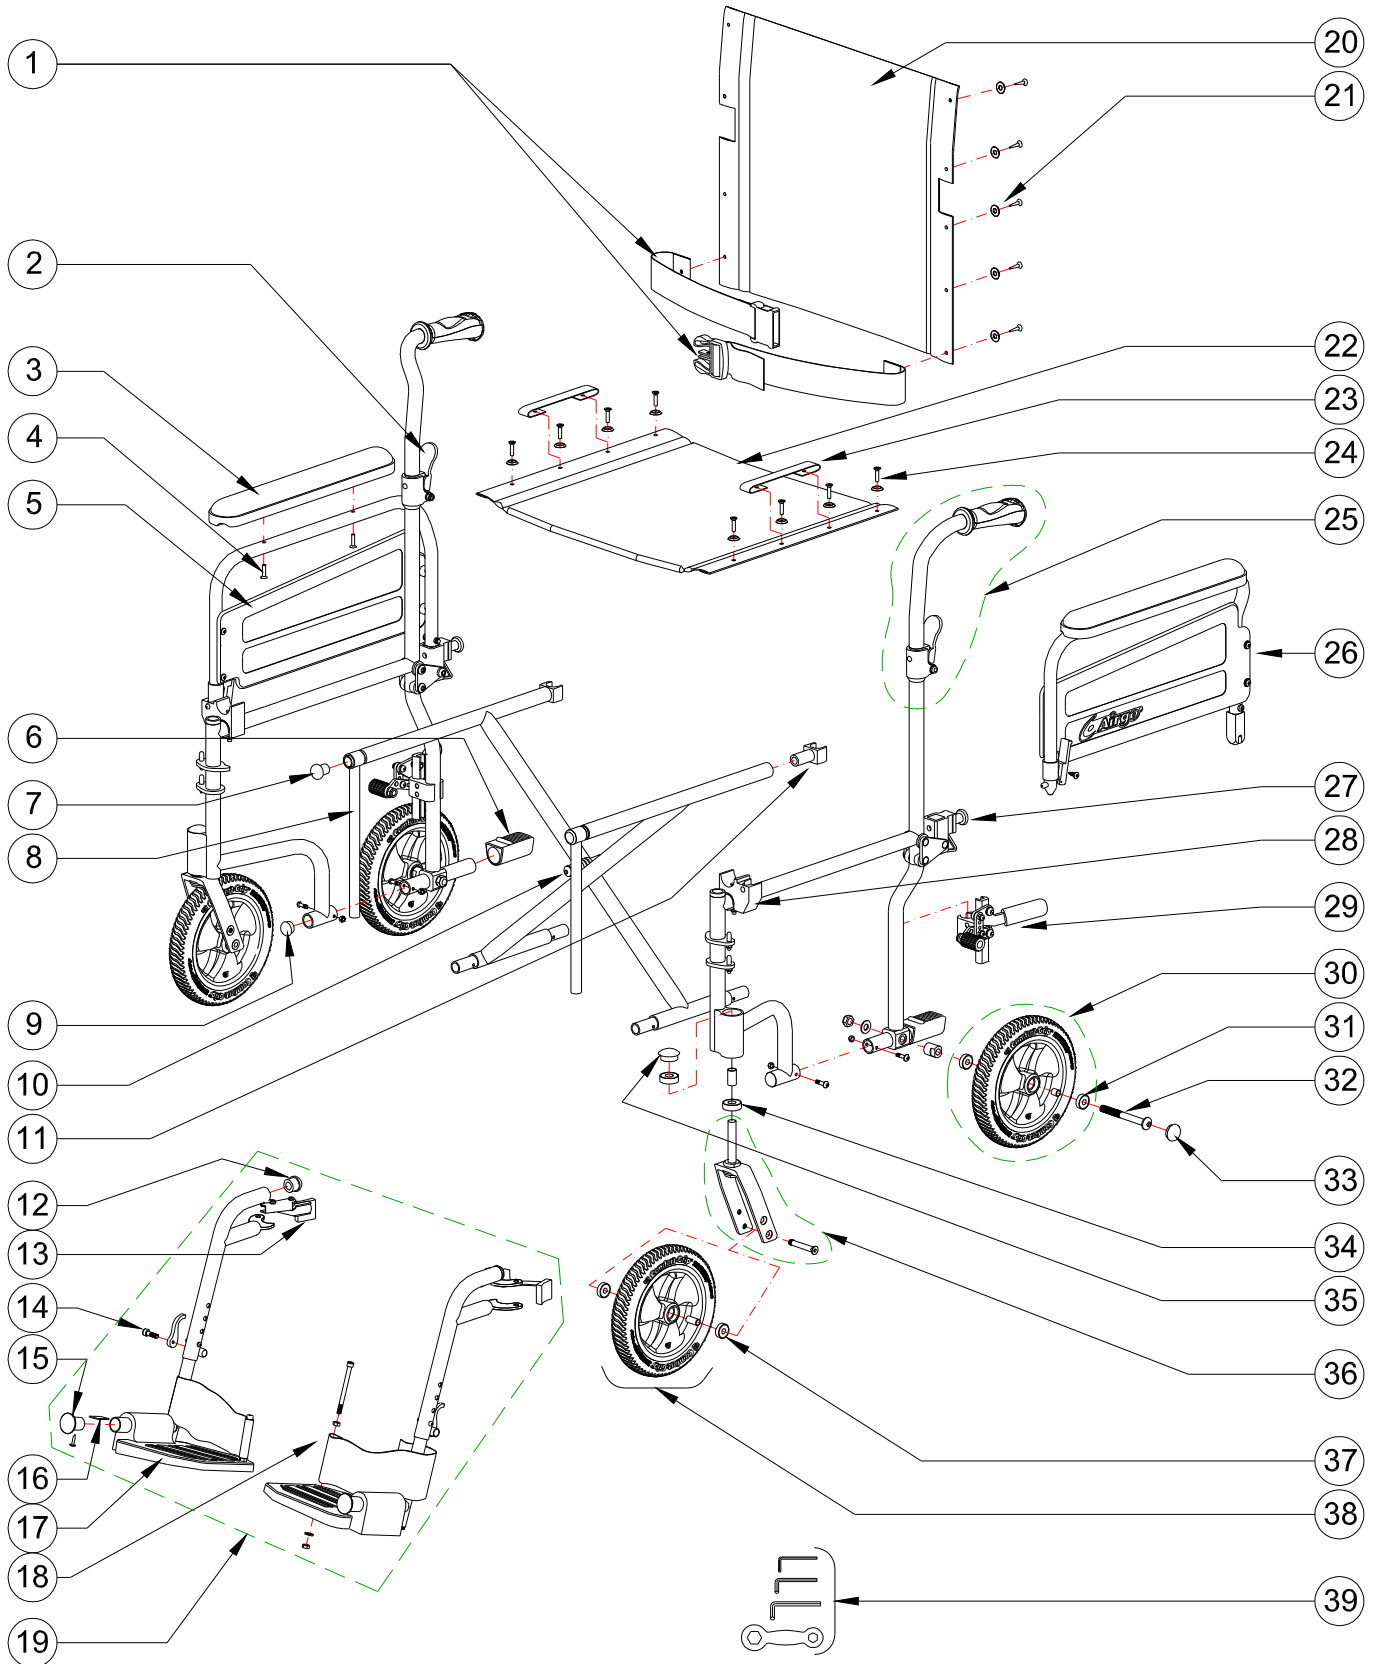

700-846 AIRGO COMFORT-PLUS LIGHT WEIGHT TRANSPORT CHAIR 19" WIDE, BLACK

700-846

AIRGO COMFORT-PLUS LIGHT WEIGHT TRANSPORT CHAIR 19" WIDE, BLACK

Item #	AMG Part #	Item Description	Qty Per Unit	Sold by	UOM
1.	700-864	Safety Belt for Transport Chair	1	1	EA
2.	A02-411	Release Lever to Fold Handle, Black	2	1	EA
3.	A02-461N	Full Arm Pad, Black Nylon	1	1	PR
4.	A02-122	Hex Socket Screw (M5x30mm) – 4 ea/set	1	1	ST
5.	B02-282	Full Panel, Black Composite, & Hardware (4 Self-Threading Screws) L&R	1	1	PR
6.	A02-421	Step Tube Plug, Black	2	1	EA
7.	C48-00030	End Plug, Black Plastic (dia=23.4 /14.6mm x 15.2mm) - 2 ea / set	1	1	ST
8.	A02-658	Sliding Tube Attachment, Chrome Plated	2	1	EA
9.	A02-422	Plug for Frame, Black	2	1	EA
10.	B02-823	Hardware for Crossbar Pivot (Hex Bolt M8x75, Spring, Spring Sleeve & Hex Nut)	1	1	ST
11.	A02-485	Rear Seat Guide, Black Plastic	2	1	EA
12.	A02-430	Bumper for Footrest, Black Rubber	2	1	EA
13.	B02-340 B	Release Handle Mechanism Assembly (Long Handle, 2 Hex Bolts, 2 Hex Nuts & Spring), Left & Right - Black	1	1	PR
14.	B02-492	Tightening Lever for Footrest (Lever & Hex Socket Bolt M6x18mm)	2	1	ST
15.	B02-344	Footplate Plug with Self-threading Screw	2	1	ST
16.	A02-261	Footplate Leaf Spring, Stainless Steel	2	1	EA
17.	A02-458	Footplate, Composite	2	1	EA
18.	B02-491	Heel Loop with Hardware (Heel Loop, Hex Socket Bolt M6x70mm, Nut, Flat Washer & Lock Nut)	2	1	ST
19.	B02-302	Swing-Away Footrests, Tool-Free Height Adjustable (Aluminum Frame with Composite Footplate & Heel Loops), Left & Right	1	1	PR
20.	B02-463	Back Upholstery 19"x17", Black Nylon, with Hardware (10 Self-threading Screws & 10 Washers)	1	1	EA
21.	B02-814	Hardware for Back Upholstery (Socket Self-threading Screw & Washer)	10	1	ST
22.	B02-413	Seat Upholstery 19"x16", Black Nylon, with Hardware (8 Hex Screws & 8 Washers)	1	1	EA
23.	A02-476	Seat Strap	1	1	PR
24.	B02-819	Hardware for Seat Upholstery (Hex Socket Screw M5x18mm & Washer)	8	1	ST
25.	B02-298	Airgo Handle Assembly with Quick Folding Mechanism (Aluminum Tube, Grey Airgo Handle Grip & Folding Mechanism), L&R	1	1	PR
26.	B02-255	Flip-Back, Fixed Height, Detachable Full Armrest, Left&Right	1	1	PR
27.	B02-293	Armrest Detaching Mechanism & Pivoting Socket (Black Knob, Spring, Lock Pin & Pivot Socket)	2	1	ST
28.	B02-073	Seat-Arm Saddle, Black Plastic, with Hardware (Socket Bolt M5x35mm, Saddle Washer & Hex Nut) L&R	1	1	PR
29.	B02-211	Wheel Lock Assembly for Airgo Transport Chair, Left & Right	1	1	PR
30.	B02-137	8" AMG Rear Wheel (AMG Design Black PU Tire 8"x1.25" with Full Hub, 2 Bearings & Bushing)	2	1	EA
31.	A02-304	608 Bearing (ø23xø9.5x9mm)	4	1	EA
32.	B02-836	Hardware for 8" Rear Wheel for Airgo T/C (Hex Socket Bolt M3/8"x100mm, 2 Simms, Washer & Hex Nut)	2	1	ST
33.	A02-448	Hub Cap, Black, for 8" Rear Wheel	2	1	EA
34.	A02-301	6001 Bearing (ø28xø12x8mm)	4	1	EA