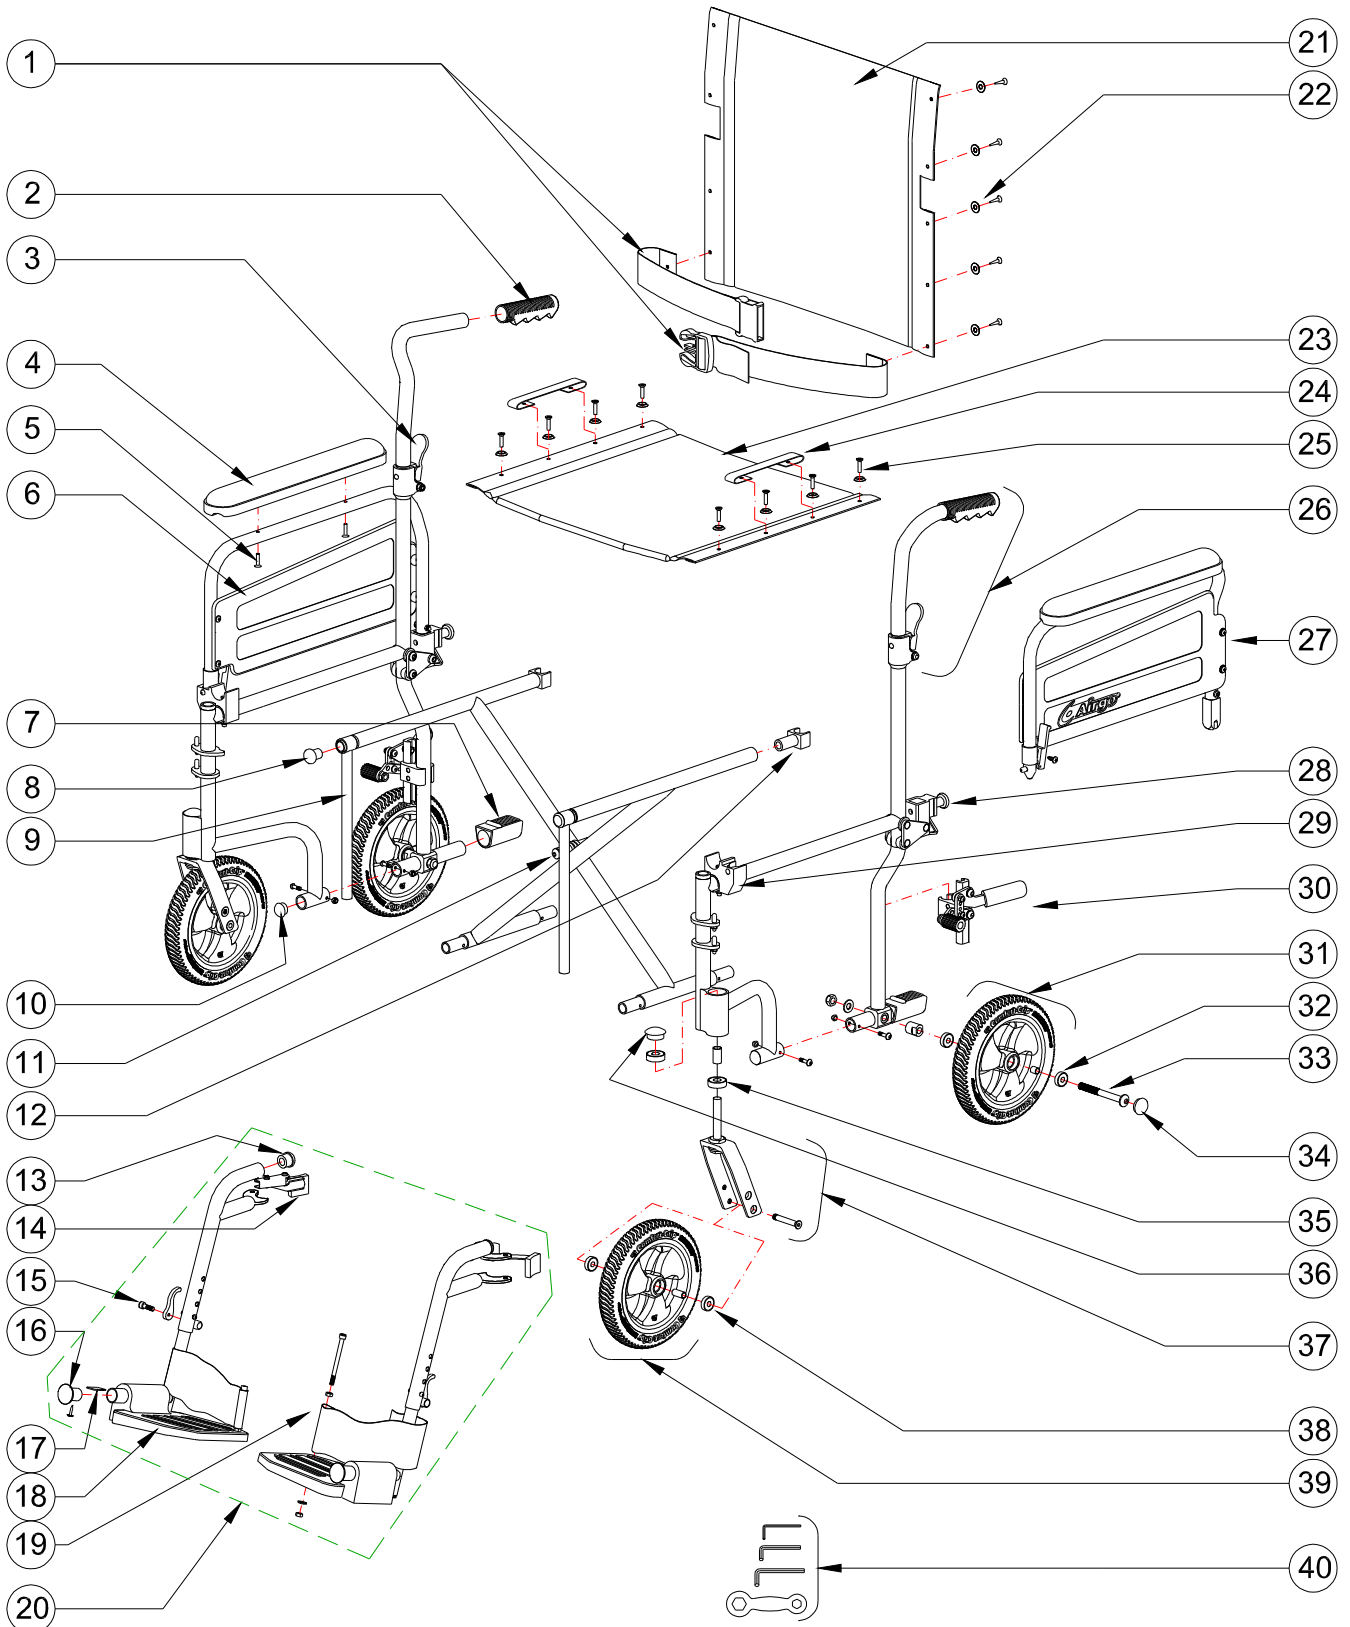

700-846 AIRGO LIGHT WEIGHT TRANSPORT CHAIR 19" WIDE, BLACK

700-846
AIRGO LIGHT WEIGHT TRANSPORT CHAIR 19" WIDE, BLACK

Item #	AMG Part #	Item Description	Qty Per Unit	Sold by	UOM
1.	700-864	Safety Belt for Transport Chair	1	1	EA
2.	A02-405	Hand Grip, Black	1	1	PR
3.	A02-411	Release Lever to Fold Handle, Black	2	1	EA
4.	A02-461N	Full Arm Pad, Black Nylon	1	1	PR
5.	A02-122	Hex Socket Screw (M5x30mm) – 4 ea/set	1	1	ST
6.	B02-282	Full Panel, Black Composite, & Hardware (4 Self-Threading Screws) L&R	1	1	PR
7.	A02-421	Step Tube Plug, Black	2	1	EA
8.	C48-00030	End Plug, Black Plastic (dia=23.4 /14.6mm x 15.2mm) - 2 ea / set	1	1	ST
9.	A02-658	Sliding Tube Attachment, Chrome Plated	2	1	EA
10.	A02-422	Plug for Frame, Black	2	1	EA
11.	B02-823	Hardware for Crossbar Pivot (Hex Bolt M8x75, Spring, Spring Sleeve & Hex Nut)	1	1	ST
12.	A02-485	Rear Seat Guide, Black Plastic	2	1	EA
13.	A02-430	Bumper for Footrest, Black Rubber	2	1	EA
14.	B02-340B	Release Handle Mechanism Assembly (Long Handle, 2 Hex Bolts, 2 Hex Nuts & Spring), Left & Right, black	1	1	PR
15.	B02-492	Tightening Lever for Footrest (Lever & Hex Socket Bolt M6x18mm)	2	1	ST
16.	B02-344	Footplate Plug with Self-threading Screw	2	1	ST
17.	A02-261	Footplate Leaf Spring, Stainless Steel	2	1	EA
18.	A02-458	Footplate, Composite	2	1	EA
19.	B02-491	Heel Loop with Hardware (Heel Loop, Hex Socket Bolt M6x70mm, Nut, Flat Washer & Lock Nut)	2	1	ST
20.	B02-302	Swing-Away Footrests, Tool-Free Height Adjustable (Aluminum Frame with Composite Footplate & Heel Loops), Left & Right	1	1	PR
21.	B02-463	Back Upholstery 19"x17", Black Nylon, with Hardware (10 Self-threading Screws & 10 Washers)	1	1	EA
22.	B02-814	Hardware for Back Upholstery (Socket Self-threading Screw & Washer)	10	1	ST
23.	B02-413	Seat Upholstery 19"x16", Black Nylon, with Hardware (8 Hex Screws & 8 Washers)	1	1	EA
24.	A02-476	Seat Strap	1	1	PR
25.	B02-819	Hardware for Seat Upholstery (Hex Socket Screw M5x18mm & Washer)	8	1	ST
26.	B02-297	Aluminum Handle with Quick Folding Mechanism (Aluminum Handle, Handle Grip & Folding Mechanism Assembly)	1	1	PR
27.	B02-255	Flip-Back, Fixed Height, Detachable Full Armrest, Left&Right	1	1	PR
28.	B02-293	Armrest Detaching Mechanism & Pivoting Socket (Black Knob, Spring, Lock Pin & Pivot Socket)	2	1	ST
29.	B02-073	Seat-Arm Saddle, Black Plastic, with Hardware (Socket Bolt M5x35mm, Saddle Washer & Hex Nut) L&R	1	1	PR
30.	B02-211	Wheel Lock Assembly for Airgo Transport Chair, Left & Right	1	1	PR
31.	B02-137	8" AMG Rear Wheel (AMG Design Black PU Tire 8"x1.25" with Full Hub, 2 Bearings & Bushing)	2	1	EA
32.	A02-304	608 Bearing (ø23xø9.5x9mm)	4	1	EA
33.	B02-836	Hardware for 8" Rear Wheel for Airgo T/C (Hex Socket Bolt M3/8"x100mm, 2 Simms, Washer & Hex Nut)	2	1	ST
34.	A02-448	Hub Cap, Black, for 8" Rear Wheel	2	1	EA
35.	A02-301	608 Bearing (ø22xø12x8mm)	4	1	EA