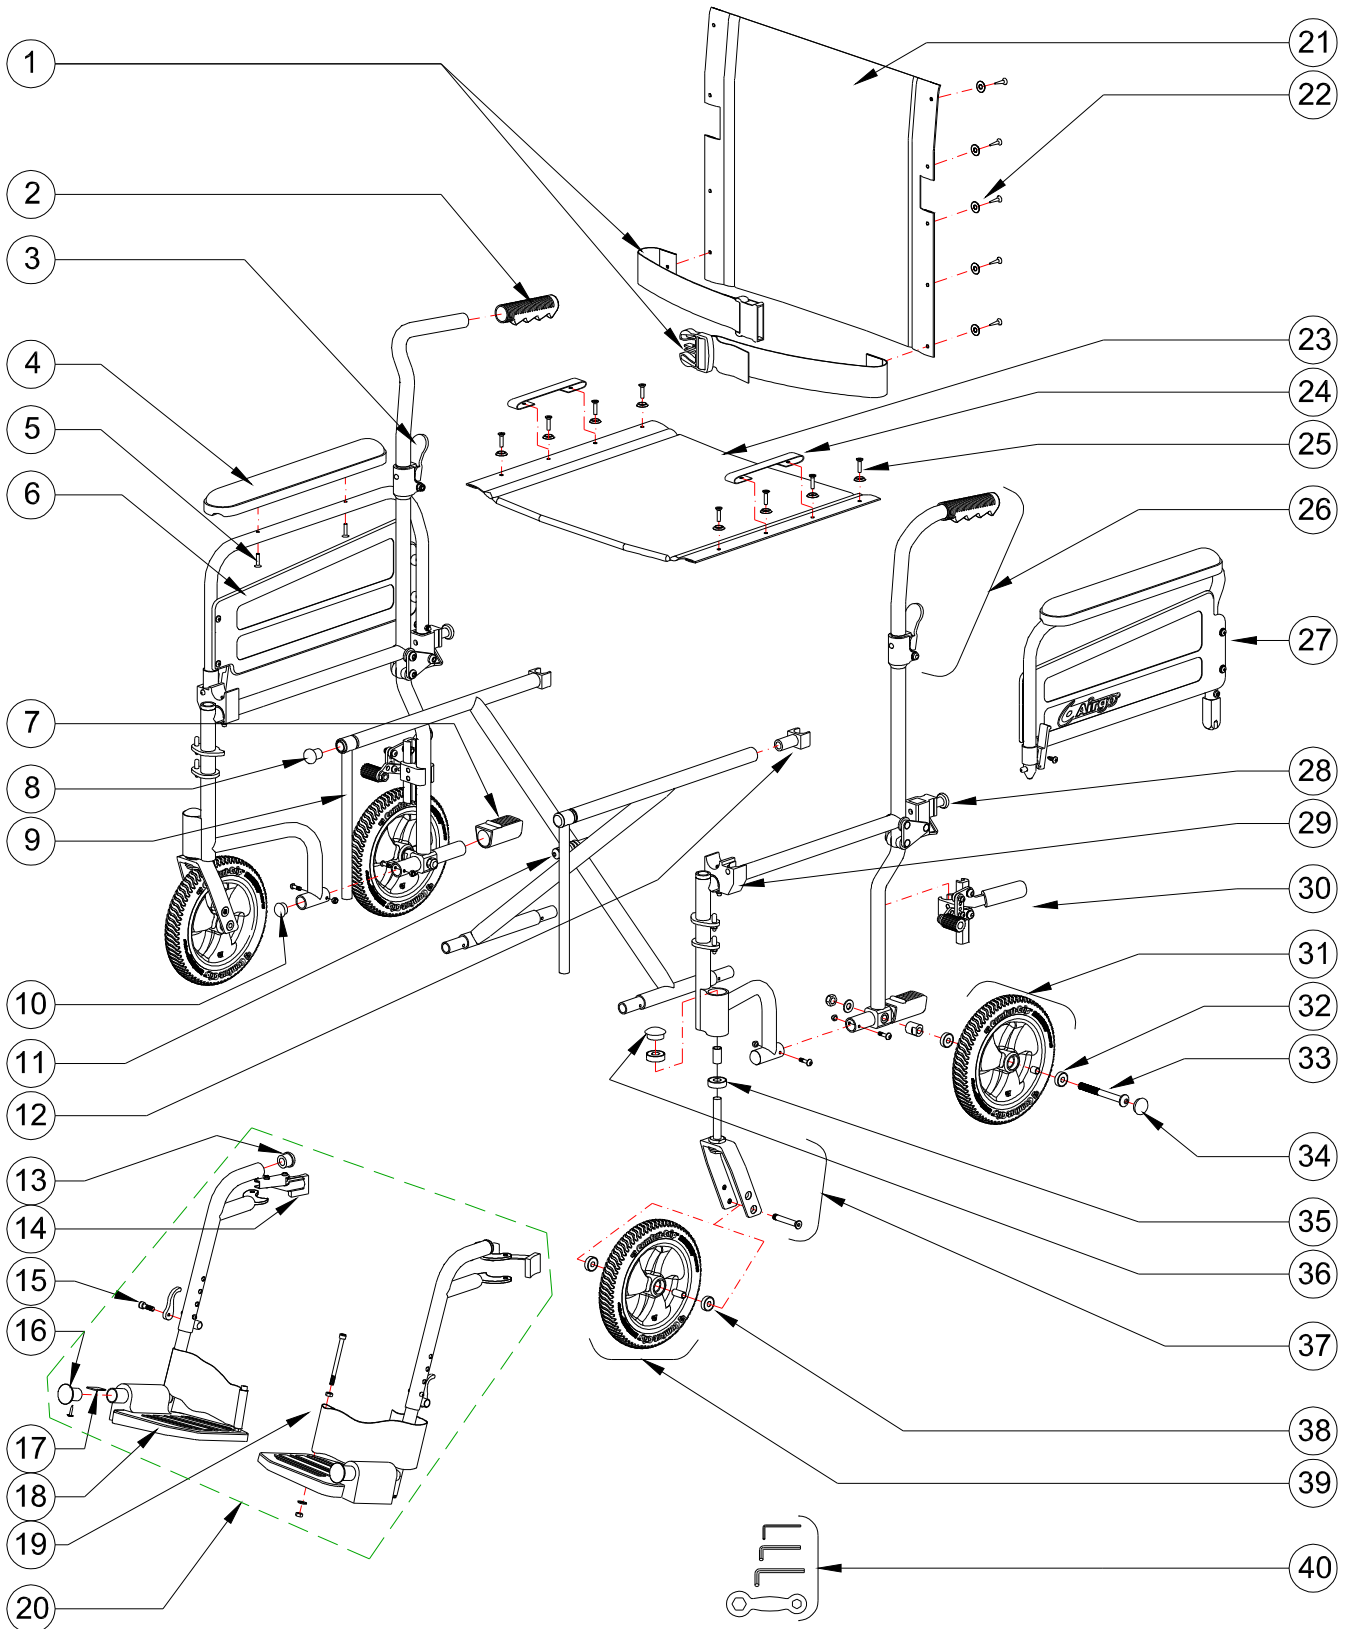

700-841 AIRGO LIGHT WEIGHT TRANSPORT CHAIR 17" WIDE, BLACK

700-841
AIRGO LIGHT WEIGHT TRANSPORT CHAIR 17" WIDE, BLACK

Item #	AMG Part #	Item Description	Qty Per Unit	Sold by	UOM
1.	700-864	Safety Belt for Transport Chair	1	1	EA
2.	A02-405	Hand Grip, Black	1	1	PR
3.	A02-411	Release Lever to Fold Handle, Black	2	1	EA
4.	A02-461	Full Arm Pad, Black Nylon	1	1	PR
5.	A02-122	Hex Socket Screw (M5x30mm) – 4 ea/set	1	1	ST
6.	B02-282	Full Panel, Black Composite, & Hardware (4 Self-Threading Screws) L&R	1	1	PR
7.	C48-00030	End Plug, Black Plastic (dia=23.4 /14.6mm x 15.2mm) - 2 ea / set	1	1	ST
8.	A02-425	End Plug for Seat Rail, Black Plastic	2	1	EA
9.	A02-658	Sliding Tube Attachment, Chrome Plated	2	1	EA
10.	A02-422	Plug for Frame, Black	2	1	EA
11.	B02-823	Hardware for Crossbar Pivot (Hex Bolt M8x75, Spring, Spring Sleeve & Hex Nut)	1	1	ST
12.	A02-475	Rear Seat Guide, Black Plastic	2	1	EA
13.	A02-430	Bumper for Footrest, Black Rubber	2	1	EA
14.	B02-340	Release Handle Mechanism Assembly (Long Handle, 2 Hex Bolts, 2 Hex Nuts & Spring), Left & Right	1	1	PR
15.	B02-492	Tightening Lever for Footrest (Lever & Hex Socket Bolt M6x18mm)	2	1	ST
16.	B02-344	Footplate Plug with Self-threading Screw	2	1	ST
17.	A02-261	Footplate Leaf Spring, Stainless Steel	2	1	EA
18.	A02-458	Footplate, Composite	2	1	EA
19.	B02-491	Heel Loop with Hardware (Heel Loop, Hex Socket Bolt M6x70mm, Nut, Flat Washer & Lock Nut)	2	1	ST
20.	B02-302	Swing-Away Footrests, Tool-Free Height Adjustable (Aluminum Frame with Composite Footplate & Heel Loops), Left & Right	1	1	PR
21.	B02-458	Back Upholstery 17"x17", Black Nylon, with Hardware (10 Self-threading Screws & 10 Washers)	1	1	EA
22.	B02-814	Hardware for Back Upholstery (Socket Self-threading Screw & Washer)	10	1	ST
23.	B02-408	Seat Upholstery 17"x16", Black Nylon, with Hardware (8 Hex Screws & 8 Washers)	1	1	EA
24.	A02-476	Seat Strap	1	1	PR
25.	B02-819	Hardware for Seat Upholstery (Hex Socket Screw M5x18mm & Washer)	8	1	ST
26.	B02-297	Aluminum Handle with Quick Folding Mechanism (Aluminum Handle, Handle Grip & Folding Mechanism Assembly)	2	1	EA
27.	B02-255	Flip-Back, Fixed Height, Detachable Full Armrest, Left&Right	1	1	PR
28.	B02-293	Armrest Detaching Mechanism & Pivoting Socket (Black Knob, Spring, Lock Pin & Pivot Socket)	2	1	ST
29.	B02-073	Seat-Arm Saddle, Black Plastic, with Hardware (Socket Bolt M5x35mm, Saddle Washer & Hex Nut) L&R	1	1	PR
30.	B02-211	Wheel Lock Assembly for Airgo Transport Chair, Left & Right	1	1	PR
31.	B02-137	8" AMG Rear Wheel (AMG Design Black PU Tire 8"x1.25" with Full Hub, 2 Bearings & Bushing)	2	1	EA
32.	A02-304	608 Bearing (ø23xø9.5x9mm)	4	1	EA
33.	B02-836	Hardware for 8" Rear Wheel for Airgo T/C (Hex Socket Bolt M3/8"x100mm, 2 Simms, Washer & Hex Nut)	2	1	ST
34.	A02-448	Hub Cap, Black, for 8" Rear Wheel	2	1	EA
35.	A02-301	608 Bearing (ø22xø12x8mm)	4	1	EA