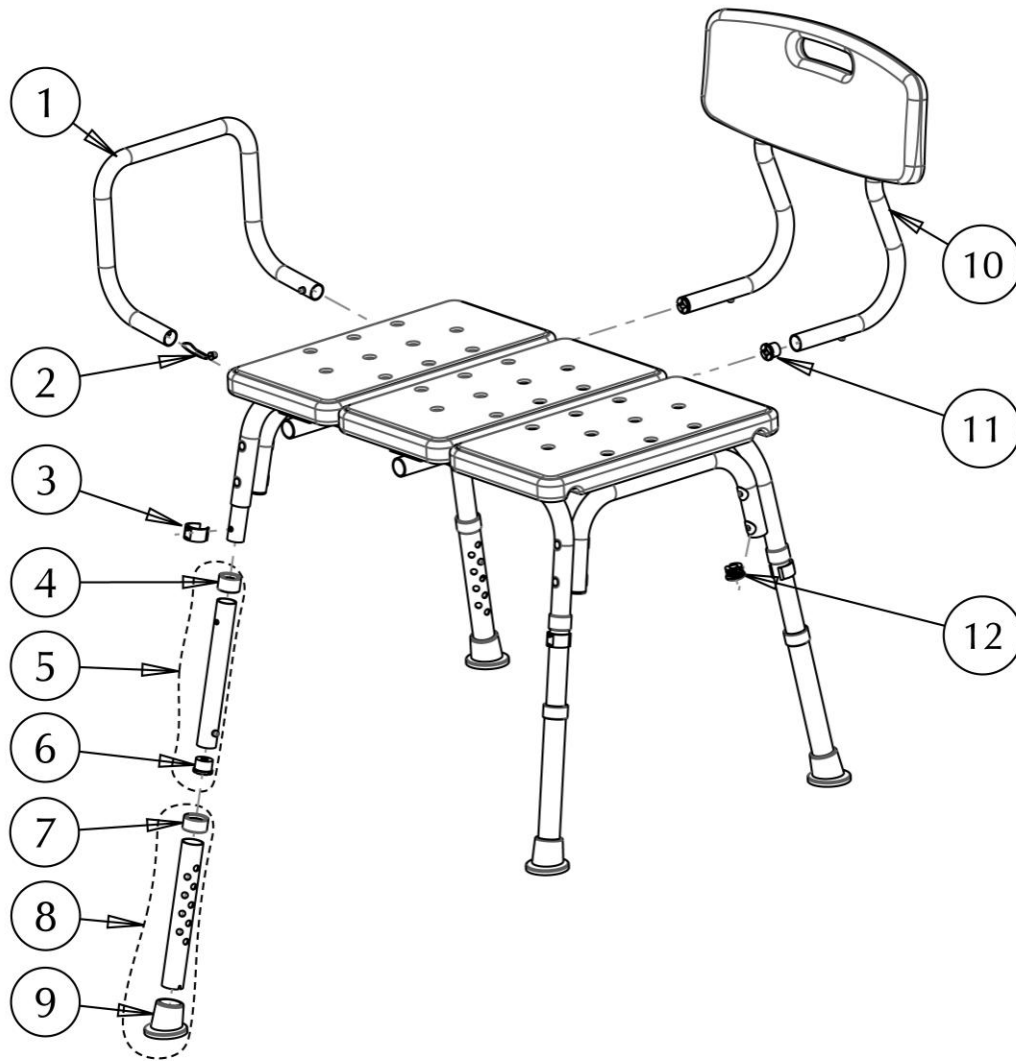

770-406 AquaSense® Transfer Bench

Item #	AMG Part #	Item Description	Qty Per Unit	Sold by
1.	B08-201	Armrest Bar (Aluminum Tube 22.2mm & 2 Spring Pins)	1 EA	1 EA
2.	B08-301	Spring Pins - 2 ea / set	5 ST	1 ST
3.	A08-246	E-Clip for 25.4mm Tube, Aqua-Blue - 2 ea / set	3 ST	1 ST
4.	A08-262	Anti-Rattle for 25.4mm Tube, Aqua-Blue - 4 ea / set	1 ST	1 ST
5.	B08-081	Connection Tube w/Hardware (Aluminum Tube \varnothing 25.4x200mm, Blue Anti-Rattle, Spring Pin & Black Anti-Rattle) - 4 ea / set	1 ST	1 ST
6.	A08-272	Anti-Rattle for 25.4mm Tube, Black - 4 ea / set	1 ST	1 ST
7.	A08-263	Anti-Rattle for 28.4mm Tube, Aqua-Blue - 4 ea / set	1 ST	1 ST
8.	B08-071	Extension Leg (Aluminum Tube 28.4 diameter x 200 mm long, Blue Anti-Rattle and Blue Tip) - 4 extension legs / set	1 EA	1 EA
9.	A08-452	Rubber Tip for \varnothing 28.4mm Tube, Aqua-Blue - 4 ea / set	1 ST	1 ST
10	B08-052	Backrest Complete (White Blow-Molded Plastic Back, 2 Aluminum Tubing, 2 Spring Pins, 2 Self-threading Screws M5x15mm & 2 Anti-Rattle White)	1 EA	1 EA

770-406**AquaSense® Transfer Bench**

11.	A08-271	Anti-Rattle for 22.2mm Tube, White - 2 ea / set	1 ST	1 ST
12.	A08-421	End Plug for dia=25.4mm Tube, Grey - 4 ea / set	1 ST	1 ST