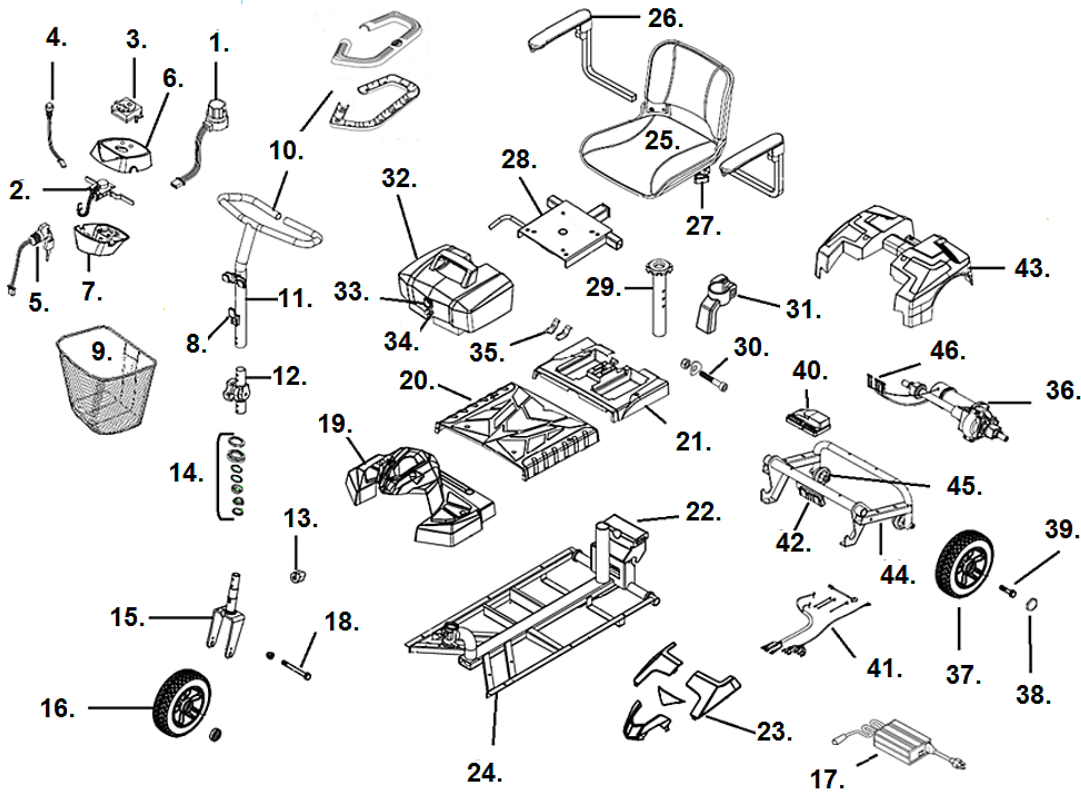

SCOUT 3

1. Speed Dial- BC31001
Speed Dial Knob- LRM412103-11
2. Throttle Assembly Old- [2]
Throttle Assembly New- S12-069-00300
3. Battery Gauge (4 LEDs)- [5]
Battery Gauge (8 LEDs)- C11-076-00100 [1]
4. Horn Button- SC31034
5. Key Switch Assembly- BC31006
Key- BCKEY
6. Upper Tiller Cover- SC31008
7. Lower Tiller Cover- SC31009
8. Basket Bracket- BC35051
9. Basket- S35003-P
10. Handgrip Foam- SC31002
Handgrip Plastic- SC31054
11. Tiller- SC31001
12. Tiller Swivel Assembly- SC31010
13. Tiller Lock- C08-069-01000
14. Tiller Bearing Set- BC31021
15. Fork- SC31038
16. Front Wheel Black- SC31043
Deluxe Front Wheel- SC31044-D
17. Charger- LRM302111
18. Front Axle- SC31046
19. Front Shroud- SC31039
20. Foot Shroud- SC31024
21. Battery Box Shroud- SC31027
22. Disconnect Handle Assembly- SC31019
23. Red Decoration- SC31041
Deluxe Red Decoration- SC31041-D
Blue Decoration- SC31042
Deluxe Blue Decoration- SC31042-D
24. Front Frame- SC31040
25. Black Seat- SC35045
Deluxe Two-Tone Seat- SC31035
Deluxe Back Cover- [5]
Deluxe Seat Cover- [5]
26. Left Armrest- BC35040L
Right Armrest- BC35040R
Arm Pad- BC953014
27. Armrest Knob- S31052
28. Seat Plate- SC31023
29. Seat Post- SC31018 [4]
30. Seat Post Bolt- C07-071-00101
31. Battery Box Hold Down- SC31047
32. Battery Box & Batteries (12V 12ah)- SC31007
Battery Box Only (12V 12ah)- SC31006
Battery 12V 12ah (2 needed)- LRM402109
EXT model
Battery Box & Batteries (12V 20ah)- SC31050
Battery Box Only (12V 20ah)- SC31051
Battery 12V 20ah (2 needed)- LRM412123
33. Charger Socket & Harness- SC31031 [6]
34. 20 Amp Circuit Breaker- BC20ACB
35. Battery Contact- C12-060-00300
36. Motor/Brake/Transaxle Assembly- SC31053
Transaxle- BC350112
Motor- SC31036
Electro Magnetic Brake- SC31037
37. Rear Wheel Black- SC31003
Deluxe Rear Wheel- SC31003-D
38. Hub Cap- SC31025
39. Rear Axle Bolt Assembly- SC31049
40. Controller Curtis- SC31052
Controller Dynamic- C10-069-00100-3 [3]
41. Wire Harness Complete-
Curtis- SC31026
Dynamic- DST-018 [3]
42. Contact Block Set w/Motor Harness- SC31033
43. Rear Shroud- SC31011
44. Rear Frame- SC31012
45. Anti-Tipper Wheel- S31026
46. Motor Wire Harness- SC31020