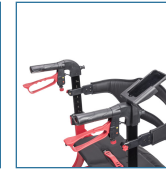

Nitro Universal Cell Phone Holder

HCPCS:

FIGURE A

FIGURE B

FIGURE C

FIGURE D

FIGURE E

The Universal Nitro Cell Phone Holder is designed to fit on all Nitro products with built-in accessory mount to provide convenience at every turn

- Fits on all Nitro Sprint Rollators and Nitro Glide Knee Walker with built-in accessory mount
- Securely holds most smart phones with ability to view and use cell phone while in cell phone holder
- Locking mechanism ensures cell phone remains in its holder

PRODUCTS

Description

102662-CELL

Support de téléphone portable universel Nitro, 1EA

SPECIFICATIONS

Description

dimensions du produit

3,7" (L) x 3,6" (L) x 5,4" (H)