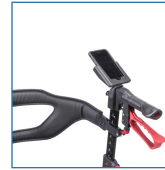

Nitro Universal Cell Phone Holder

HCPCS:

FIGURE A

FIGURE B

FIGURE C

FIGURE D

FIGURE E

The Universal Nitro Cell Phone Holder is designed to fit on all Nitro products with built-in accessory mount to provide convenience at every turn

- Fits on all Nitro Sprint Rollators and Nitro Glide Knee Walker with built-in accessory mount
- Securely holds most smart phones with ability to view and use cell phone while in cell phone holder
- Locking mechanism ensures cell phone remains in its holder

PRODUCTS

Description

102662-CELL

Support de téléphone portable universel Nitro, 1EA

SPECIFICATIONS

Description

dimensions du produit

3,7" (L) x 3,6" (L) x 5,4" (H)