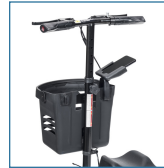

Nitro Universal Cell Phone Holder

HCPCS:

FIGURE A

FIGURE B

FIGURE C

FIGURE D

FIGURE E

The Universal Nitro Cell Phone Holder is designed to fit on all Nitro products with built-in accessory mount to provide convenience at every turn

- Fits on all Nitro Sprint Rollators and Nitro Glide Knee Walker with built-in accessory mount
- Securely holds most smart phones with ability to view and use cell phone while in cell phone holder
- Locking mechanism ensures cell phone remains in its holder

PRODUCTS

Description

102662-CELL

Support de téléphone portable universel Nitro, 1EA

SPECIFICATIONS

Description

dimensions du produit

3,7" (L) x 3,6" (L) x 5,4" (H)