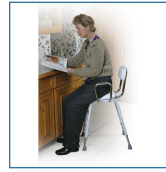

## All-Purpose Stool with Adjustable Arms

HCPCS:

FIGURE A

- Stool features a padded seat and back for added comfort
- Angled seat makes sitting down and getting up easy
- Manufactured with white powder-coated steel for an attractive, durable finish
- Legs are chrome-plated steel
- Comes with removable arm supports with adjustable width for added safety and comfort
- Easily assembled
- Adjustable height to accommodate most individuals

**PRODUCTS**

**Description**

12455	All-Purpose Stool with Adjustable Arms
-------	--

**SPECIFICATIONS**

**Description**

CA Prop 65	[WARNING: This product can expose you to chemicals that are known to the State of California to cause cancer and birth defects or other reproductive harm. For more information go to <a href="http://www.P65Warnings.ca.gov">www.P65Warnings.ca.gov</a> .]
------------	---