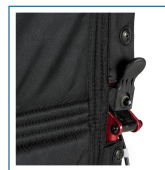

Lightweight Expedition Aluminum Transport Chair

HCPCS: E1038

FIGURE A

FIGURE B

- Weighs only 19 lbs
- Available in blue or red frames
- Folds flat for easy transport (Figure A)
- Handy lever on chair back makes it easy and convenient to fold back down (Figure B)
- Comes with seat belt
- Companion activated wheel locks
- 12" rear "flat-free" wheels

PARTS	Description
STDS1070	Seat Rail Guide, Removable Arm, 1/ea, EA
STDS871	Hand Grip,Senra,1/ea, EA
STDS4020	Tipping Sleeve 1/ea, EA
STDS002001	Arm Pad Screw,1/ea, EA
STDSFLVB	UniversalWheelChairVinylFullArmPad,1/ea, EA
STDS5D5505	Wheel Brake,Left,EXP19LT,1ea, EA
STDS5D5506	Wheel Brake,Right,EXP19LT,1ea, EA
STDS5D5507	Rear Axle Bearings,EXP19LT,1pair, PR
STDS5D5508	Rear Hub Cap,EXP19LT,1ea, EA
STDS5D5509	Rear Axle Bolt with Sleeve,EXP19LT,1ea, EA
STDS5D5513	Front Axle Bearings,EXP19LT,1pair, PR
STDS5D5514	Front Axle,EXP19LT,1ea, EA
STDS5D5515	Front Caster,EXP19LT,1ea, EA

PARTS

Description

STDS5D5516	Front Fork,Blue,EXP19LT,1ea, EA
STDS5D5517	Front Fork,Red,EXP19LT,1ea, EA
STDS5D5518	Fork Stem Bearings,EXP19LT,1/pr, PR
STDS5D1069	Hanger Pins for ATC, SSP, Cruiser,4/pk, BAG
STDS3J0929	Seat Upholstery,19"ATC 3J,5D,9H,1/ea, EA
STDS5D5519	SeatUpholsteryScrews,8Pack,EXP19LT,1pkg, PKG
STDS5D5520	Hand Brake with Cable,EXP19LT,1ea, EA