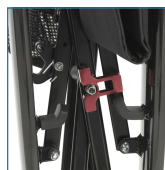

Nitro HD Rollator

HCPCS:

FIGURE E

- Attractive, Euro-style design
- Brake cable inside frame for added safety
- Handle height easily adjusts with unique push button
- Unique suspension system for support and comfort
- Back support height easily adjusts with tool-free thumb screw
- Caster fork design enhances turning radius
- Large 10" front casters allow optimal steering and rolling comfort
- Easily folds with one hand to ultra-compact size for storage
- Under seat locking mechanism holds the Nitro closed when frame is folded
- Cross-brace design allows for side-to-side folding and added stability
- Seat is durable and comfortable
- Handsome and removable zippered storage bag with unique attachment to keep bag securely in place when Nitro is open or folded
- Lightweight, aluminum frame

PRODUCTS	Description
10266HD-BK	HD Nitro Rollator, Black, 1/ea
SPECIFICATIONS	Description
Warranty	Frame: Limited Lifetime|Brake Handle and Housing: 5 Years
Seat Dimensions	23" (W) x 10" (D)
Handle Height	36" - 41"
Weight Capacity	450 lb
Seat To Floor Height	23.5"
Weight	20.5 lb
ACCESSORIES	Description
10266-BRAKE ENH	Nitro Slow Down Brake, ENH, 1PR, 25/CS, EA
PARTS	Description
1026646	CrossFrameBolt,Nitro/NitroHemiHD/NitroH, EA
10266HD-33	Cross Frame, Nitro HD, 1/ea, EA
10266HD01-R	Hand Brake Assmbly, Right, Nitro HD, 1ea, EA
1026617-AN	FrontWheelW/Bearings,NitroW/NewFork,1/e, EA
1026611	ToteBagMountSetW/Screws for Nitro, 1/pr, PR
1026641	WheelBrakeLeftW/Hrdwr,Plastic,Nitro,1ea, EA
1026625-AN	Wheel&ForkAssbly,Left,Alum,NitroNew,1/ea, EA