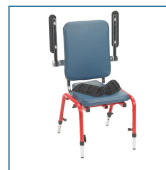

## First Class School Chair

HCPCS: E1399-1,E1399-1

FIGURE A

FIGURE B

- Seat height and depth adjustable solid seat with a 15° anterior or posterior tilt
- Armrests provide lateral limitations as well as a stable resting surface for arms
- Flip-up armrests allows for easy transfers and are height adjustable
- The tray accessory mounts onto the armrest
- Padded Hip Belt 2-point hip belt provides pelvic support and maintains proper hip positioning

PRODUCTS	Description
FC 2000N	FirstClass SchoolChair,Sm,NewStyle,1/ea
FC 4000N	FirstClass SchoolChair,Lg,NewStyle,1/ea
SPECIFICATIONS	Description
Product Weight	13 lbs. 18 lbs.
Weight Capacity	100 lbs 200 lbs
Seat To Floor Height	10-14" 15 - 23"
ACCESSORIES	Description
FC 2028	Footrest, FC2000, 1 pr/bx, BX
FC 4028	Footrest, FC4000,1/pr/bx, BX
FC 2024	Dining Tray,FC2000,1/bx, BX
FC 4024	Dining Tray, FC 4000,1/bx, BX
FC 8000N	Multi-Axis Headrest, 1/ea, EA
FC 2030N	Anti Tippers, FC2000N, 1 pr, PR
FC 2029N	Legs w/Casters,FC2000,1 set/bx, BX
FC 4029N	Legs w/Casters,FC4000,1 set/bx, BX
FC 4030N	Anti Tippers, FC 4000N, 1 pr, PR
FC 8027N	Hip Guide, NewStyle, FC, 1 pr, PR
FC 8025N	Support Kit, Sm, FC2000N, 1set/bx, BX
FC 8025 LN	Support Kit, Lg, FC4000N, 1set/bx, BX