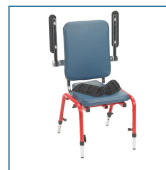

First Class School Chair

HCPCS: E1399-1,E1399-1

FIGURE A

FIGURE B

- Seat height and depth adjustable solid seat with a 15° anterior or posterior tilt
- Armrests provide lateral limitations as well as a stable resting surface for arms
- Flip-up armrests allows for easy transfers and are height adjustable
- The tray accessory mounts onto the armrest
- Padded Hip Belt 2-point hip belt provides pelvic support and maintains proper hip positioning

PRODUCTS

Description

FC 2000N	FirstClass SchoolChair,Sm,NewStyle,1/ea
FC 4000N	FirstClass SchoolChair,Lg,NewStyle,1/ea

SPECIFICATIONS

Description

Product Weight	13 lbs. 18 lbs.
Weight Capacity	100 lbs 200 lbs
Seat To Floor Height	10-14" 15 - 23"