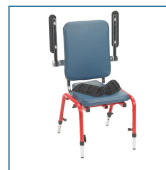

## First Class School Chair

HCPCS: E1399-1,E1399-1

FIGURE A

FIGURE B

- Seat height and depth adjustable solid seat with a 15° anterior or posterior tilt
- Armrests provide lateral limitations as well as a stable resting surface for arms
- Flip-up armrests allows for easy transfers and are height adjustable
- The tray accessory mounts onto the armrest
- Padded Hip Belt 2-point hip belt provides pelvic support and maintains proper hip positioning

PRODUCTS	Description
FC 2000N	FirstClass SchoolChair,Sm,NewStyle,1/ea
FC 4000N	FirstClass SchoolChair,Lg,NewStyle,1/ea

SPECIFICATIONS	Description
Product Weight	13 lbs. 18 lbs.
Weight Capacity	100 lbs 200 lbs
Seat To Floor Height	10-14" 15 - 23"