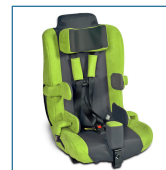

Spirit Plus Car Seat

HCPCS:

FIGURE A

FIGURE B

FIGURE C

FIGURE D

- Upholstery available in 4 different faux suede colors and one all-mesh option 12" and 16" seat depth options Height & weight capacities support users up to 66" in height and 130 lb in weight Recline bar adds 25 degrees of extra tilt for added comfort Trunk & hip supports and abductor help maintain proper positioning and postural support Optional incontinence covers, anti-thrust wedge and buckle guard available

PRODUCTS

Description

PRODUCTS	Description
CSS-2400L-CP	Spirit APS, Plus, L, Convertible Pink
CSS-2400L-GG	Spirit APS, Plus, L, Go Kart Green
CSS-2400L-RR	Spirit APS, Plus, L, Roadster Red
CSS-2400L-SG	Spirit APS, Plus, L, Speedway Gray
CSS-2400M-CP	Spirit APS, Plus, M, Convertible Pink
CSS-2400M-GG	Spirit APS, Plus, M, Go Kart Green
CSS-2400M-RB	Spirit APS, Plus, M, Rally Blue
CSS-2400M-RR	Spirit APS, Plus, M, Roadster Red
CSS-2400M-SG	Spirit APS, Plus, M, Speedway Gray
CSS-2401L-CP	Spirit Plus, L, with Extender, Pink
CSS-2401L-GG	Spirit Plus, L, with Extender, Green
CSS-2401L-RB	Spirit APS, L, with Extender, Rally Blue
CSS-2401L-RR	Spirit Plus, L, with Extender, Red
CSS-2401L-SG	Spirit Plus, L, with Extender, Gray
CSS-2401M-CP	Spirit Plus, M, with Extender, Pink
CSS-2401M-GG	Spirit Plus, M, with Extender, Green
CSS-2401M-RR	Spirit Plus, M, with Extender, Red
CSS-2401M-SG	Spirit Plus, M, with Extender, Gray