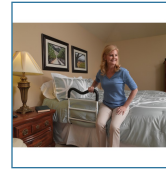

M-Rail Home Bed Assist Handle

HCPCS:

FIGURE A

FIGURE B

- Designed to provide support when getting into and out of bed and when moving from a lying position to a sitting position
- M shape allows for multiple hand positions to accommodate any user
- Multiple crossbars creates easy grip for any height use
- Easy, quick assembly
- Safety strap wraps around mattress or box spring to ensure a secure fit
- Special extra-long safety strap enables user to be in a single, twin, double, queen or king size bed
- Made of powder coated steel for long life and easy cleaning
- Includes accessory pouch for storing remote controls, glasses, magazines and more