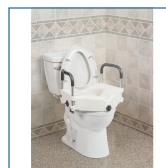

PreserveTech Secure Lock Raised Toilet Seat

HCPCS: E0244,E0244

FIGURE F

- The new PreserveTech Secure Lock Raised Toilet Seat features three locking points on the front and sides for added security and stability. This toilet seat adds an extra 5 of height to the toilet and includes padded armrests that can be adjusted or removed. Most non-permanent raised toilet seats only offer one or two locking points of security resulting in instability when the end user places more weight on one side of the unit. The seat fits on most elongated and standard toilets and installs without tools.
- Three locking points of security located on the front, left and right side providing the highest level of stability and security. Most raised toilet seats only offer one or two locking points of security.
- Adding 5 inches of height to your toilet making it easier and safer to sit or stand.
- Padded armrests provide superior support and create a comfortable, non-slip surface for a safe and secure grip when sitting or standing up.
- Easily adjust armrest height to your needs.
- Contoured to provide a safe and comfortable elevation.
- Made from HDPE that is both lightweight and durable to support up to 350 lbs.
- Fits comfortably on most standard and elongated toilets.
- No Tools Required! Simply turn the adjustable knobs to tighten the locking plate and ensure a secure fit.
- Made using recycled materials.
- Drive PreserveTech products are manufactured with an antimicrobial* agent that helps to minimize the growth of stain and odor-causing bacteria and mold on treated surfaces.
- *Antimicrobial properties are built-in to protect the products. These products do not protect users or others against bacteria, viruses, germs or other disease organisms.

PRODUCTS

Description