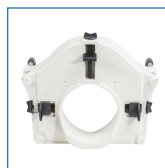

PreserveTech Secure Lock Raised Toilet Seat

HCPCS: E0244,E0244

FIGURE E

- The new PreserveTech Secure Lock Raised Toilet Seat features three locking points on the front and sides for added security and stability. This toilet seat adds an extra 5 of height to the toilet and includes padded armrests that can be adjusted or removed. Most non-permanent raised toilet seats only offer one or two locking points of security resulting in instability when the end user places more weight on one side of the unit. The seat fits on most elongated and standard toilets and installs without tools.
- Three locking points of security located on the front, left and right side providing the highest level of stability and security. Most raised toilet seats only offer one or two locking points of security.
- Adding 5 inches of height to your toilet making it easier and safer to sit or stand.
- Padded armrests provide superior support and create a comfortable, non-slip surface for a safe and secure grip when sitting or standing up.
- Easily adjust armrest height to your needs.
- Contoured to provide a safe and comfortable elevation.
- Made from HDPE that is both lightweight and durable to support up to 350 lbs.
- Fits comfortably on most standard and elongated toilets.
- No Tools Required! Simply turn the adjustable knobs to tighten the locking plate and ensure a secure fit.
- Made using recycled materials.
- Drive PreserveTech products are manufactured with an antimicrobial* agent that helps to minimize the growth of stain and odor-causing bacteria and mold on treated surfaces.
- *Antimicrobial properties are built-in to protect the products. These products do not protect users or others against bacteria, viruses, germs or other disease organisms.

PRODUCTS

Description