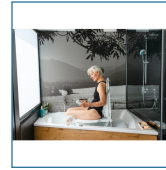

FIGURE F

The lightest and lowest bath lift on the market now helps users dive deeper and get cleaner!

- New removable backrest with 50° recline
- Larger seat with hygiene cutout
- Improved dual column design provides optimal stability for up to 300 pounds
- Seat height adjusts from 2.6" to 18.9"
- Easy-to-use floating remote control
- Installs easy in almost any bathtub no plumbing or electrical work required

PRODUCTS	Description
477400252	Bellavita Dive Bath Lift w/ Wh Cvr, 1/EA
SPECIFICATIONS	Description
Warranty	5yr Limited
Product Weight	21.8 lb
Material	Plastic
Weight Capacity	300 lb
Color	White
Retail Box Dimensions	15.6" (L) x 17.3" (W) X 14.4" (H)
Retail Box Weight	5.8 lb
CA Prop 65	yes|DEHP chemical