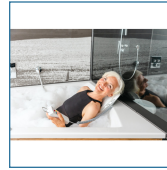

Bellavita Dive Bath Lift

HCPCS:

FIGURE E

The lightest and lowest bath lift on the market now helps users dive deeper and get cleaner!

- New removable backrest with 50° recline
- Larger seat with hygiene cutout
- Improved dual column design provides optimal stability for up to 300 pounds
- Seat height adjusts from 2.6" to 18.9"
- Easy-to-use floating remote control
- Installs easy in almost any bathtub no plumbing or electrical work required

PRODUCTS	Description
477400252	Bellavita Dive Bath Lift w/ Wh Cvr, 1/EA
SPECIFICATIONS	Description
Warranty	5yr Limited
Product Weight	21.8 lb
Material	Plastic
Weight Capacity	300 lb
Color	White
Retail Box Dimensions	15.6" (L) x 17.3" (W) X 14.4" (H)
Retail Box Weight	5.8 lb
CA Prop 65	yes|DEHP chemical